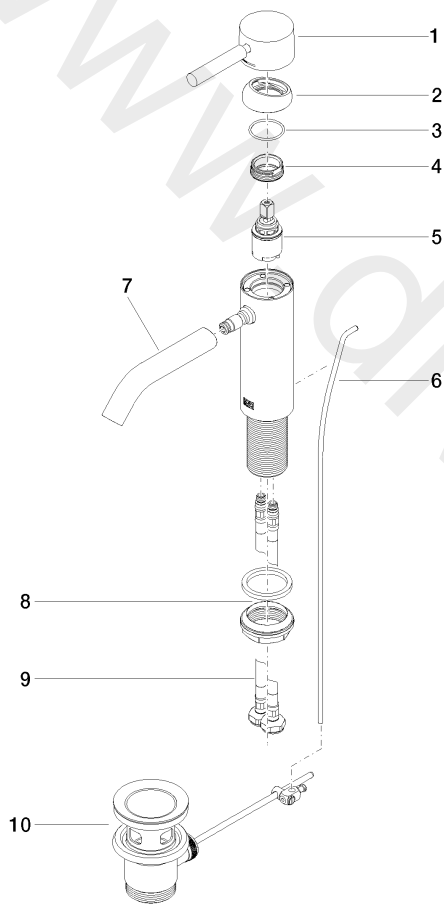

Washbasin - META

Single-lever basin mixer with pop-up waste - Brushed Platinum

Article number: 33 502 660-06

Date of manufacture from 1/23/2020

Washbasin - META

Single-lever basin mixer with pop-up waste - Brushed Platinum

Article number: 33 502 660-06

Date of manufacture from 1/23/2020

Spare parts list

Position	Quantity used	Item Number	Spare part	Delivery time
1	1	90 20 66 002 00-06	handle	10
2	1	09 28 30 041-06	cover	10
3	1	09 14 10 091 90	seal	2
4	1	09 24 04 266 90	nut	2
5	1	90 15 05 044 00 90	cartridge	2
6	1	09 31 09 110-06	pull-rod	10
7	1	90 11 06 207 00-06	spout	10
8	1	04 23 10 044 07 90	fixing set	2
9	2	04 30 04 100 00 90	hose	2
10	1	04 11 01 001 00-06	pop-up waste	2