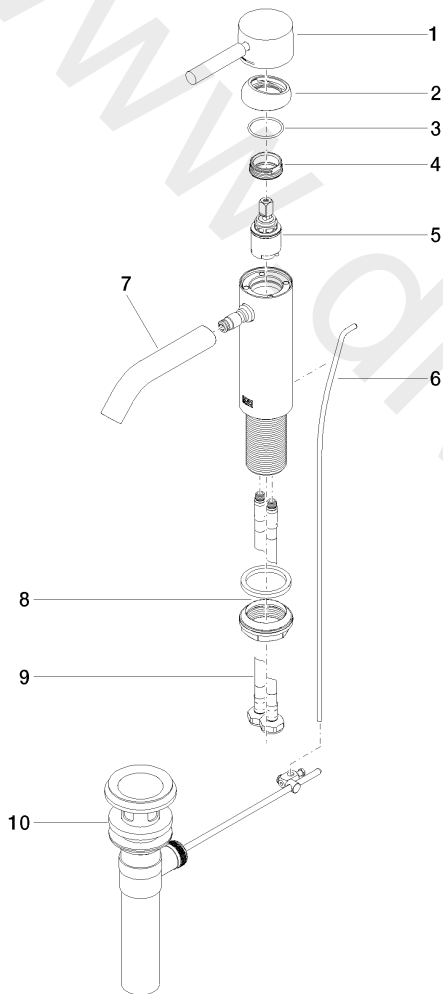

Sink - META

Single-lever lavatory mixer with drain - Chrome

Article number: 33 502 660-00 0010

Date of manufacture from 1/23/2020

Sink - META

Single-lever lavatory mixer with drain - Chrome

Article number: 33 502 660-00 0010

Date of manufacture from 1/23/2020

Spare parts list

Position	Number of units	Item Number	Spare part	Lead time
1	1	90 20 66 002 00-00	handle	10
2	1	09 28 30 041-00	cover	10
3	1	09 14 10 091 90	seal	2
4	1	09 24 04 266 90	nut	2
5	1	90 15 05 044 00 90	cartridge	2
6	1	09 31 09 110-00	pull-rod	10
7	1	90 11 06 207 01-00	spout	10
8	1	04 23 10 044 07 90	fixing set	2
9	2	04 30 04 102 00 90	Flexible supply line 3/8" -	2
10	1	04 11 01 023 00-00	Drain US 1 1/4" - Chrome	2