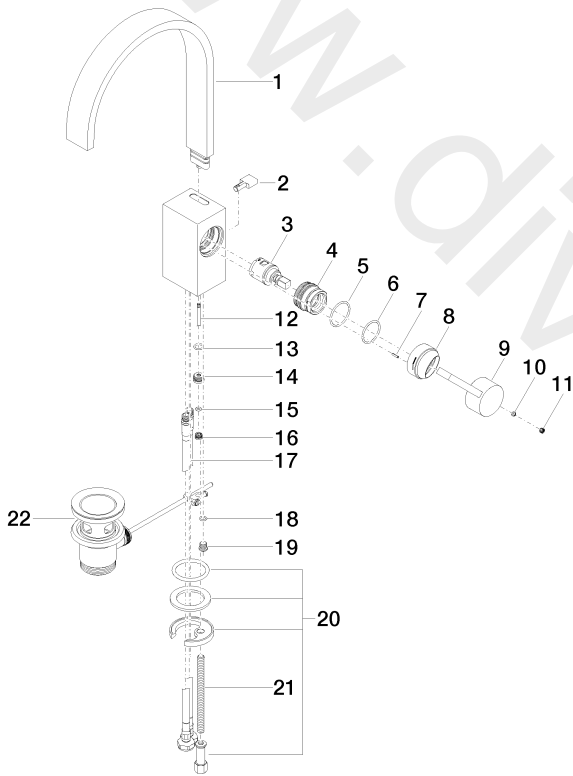

Washbasin - MEM

Single-lever basin mixer with pop-up waste - Platinum

Article number: 33 501 782-08

Date of manufacture from 5/1/2021

Washbasin - MEM

Single-lever basin mixer with pop-up waste - Platinum

Article number: 33 501 782-08

Date of manufacture from 5/1/2021

Spare parts list

Position	Quantity used	Item Number	Spare part	Delivery time
1	1	90 28 22 152 01-08	spout	20
2	1	09 20 78 032-08	handle	20
3	1	90 15 05 042 00 90	cartridge	2
4	1	09 24 04 288 90	nut	2
5	1	09 14 10 137 90	seal	2
6	1	09 14 10 063 90	seal	2
7	1	09 31 11 152 90	pin	2
8	1	09 28 30 028-08	cover	20
9	1	09 20 78 057-08	handle	20
10	1	09 31 11 063 90	pin	2
11	1	09 31 20 109 90	plug	2
12	1	09 31 09 080-08	pull-rod	20
13	1	09 14 10 042 90	seal	2
14	1	09 24 04 289-08	nipple	20
15	1	09 14 10 166 90	seal	2
16	1	09 24 04 290 90	nipple	2
17	2	04 30 04 104 00 90	hose	2
18	1	09 14 10 132 90	seal	2
19	1	09 31 20 027 10-00	plug	10
20	1	04 30 11 038 75 90	fixing set	2
21	1	09 31 11 012 90	pin	2
22	1	04 11 01 001 00-08	pop-up waste	2