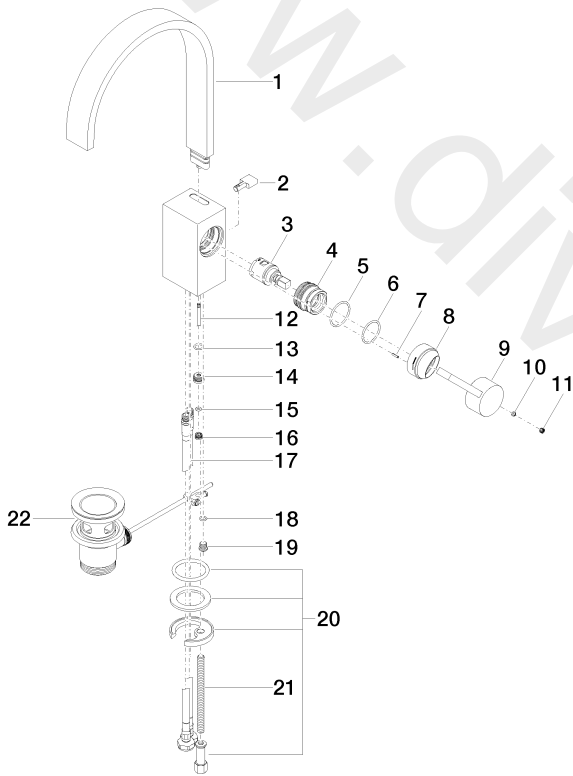

Washbasin - MEM

Single-lever basin mixer with pop-up waste - Brushed Platinum

Article number: 33 501 782-06

Date of manufacture from 5/1/2021

Washbasin - MEM

Single-lever basin mixer with pop-up waste - Brushed Platinum

Article number: 33 501 782-06

Date of manufacture from 5/1/2021

Spare parts list

Position	Quantity used	Item Number	Spare part	Delivery time
1	1	90 28 22 152 01-06	spout	10
2	1	09 20 78 032-06	handle	10
3	1	90 15 05 042 00 90	cartridge	2
4	1	09 24 04 288 90	nut	2
5	1	09 14 10 137 90	seal	2
6	1	09 14 10 063 90	seal	2
7	1	09 31 11 152 90	pin	2
8	1	09 28 30 028-06	cover	10
9	1	09 20 78 057-06	handle	10
10	1	09 31 11 063 90	pin	2
11	1	09 31 20 109 90	plug	2
12	1	09 31 09 080-06	pull-rod	10
13	1	09 14 10 042 90	seal	2
14	1	09 24 04 289-06	nipple	10
15	1	09 14 10 166 90	seal	2
16	1	09 24 04 290 90	nipple	2
17	2	04 30 04 104 00 90	hose	2
18	1	09 14 10 132 90	seal	2
19	1	09 31 20 027 10-00	plug	10
20	1	04 30 11 038 75 90	fixing set	2
21	1	09 31 11 012 90	pin	2
22	1	04 11 01 001 00-06	pop-up waste	2