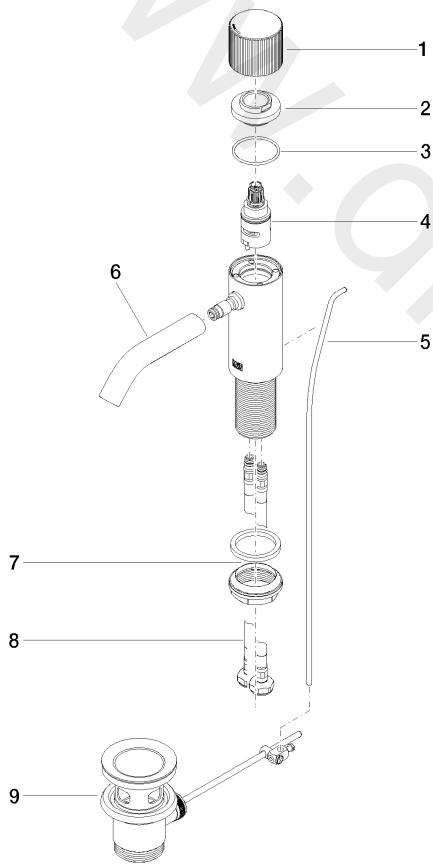

Washbasin - META

META PURE Single-lever basin mixer with pop-up waste - Brushed Platinum

Article number: 33 501 664-06

Washbasin - META

META PURE Single-lever basin mixer with pop-up waste - Brushed Platinum

Article number: 33 501 664-06

Spare parts list

Position	Quantity used	Item Number	Spare part	Delivery time
1	1	09 20 66 019-06	handle	10
2	1	09 24 04 340-06	nut	10
3	1	09 14 10 034 90	seal	2
4	1	90 90 03 169 00 90	top	2
5	1	09 31 09 110-06	pull-rod	10
6	1	90 11 06 206 00-06	spout	10
7	1	04 23 10 044 07 90	fixing set	2
8	2	04 30 04 100 00 90	hose	2
9	1	04 11 01 001 00-06	pop-up waste	2