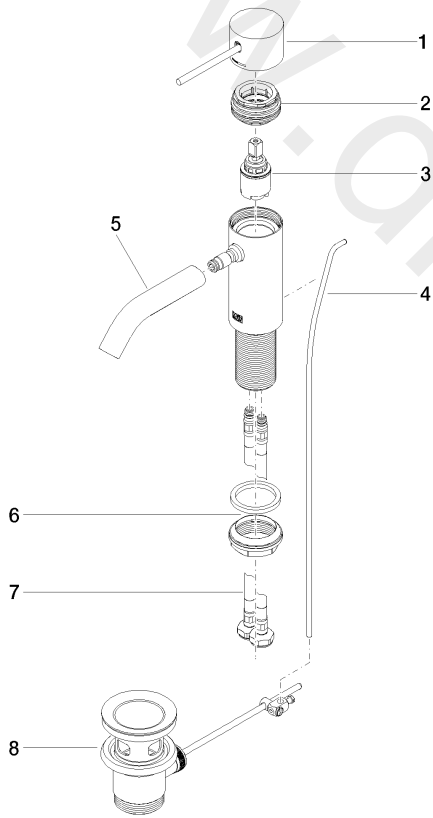

Washbasin - META

META SLIM Single-lever basin mixer with pop-up waste - Brushed Dark Platinum

Article number: 33 501 662-99

Date of manufacture from 1/23/2020

Washbasin - META

META SLIM Single-lever basin mixer with pop-up waste - Brushed Dark Platinum

Article number: 33 501 662-99

Date of manufacture from 1/23/2020

Spare parts list

| Position | Quantity used | Item Number | Spare part | Delivery time |
|----------|---------------|--------------------|--------------------|---------------|
| 1 | 1 | 90 20 66 020 00-99 | handle | 30 |
| 2 | 1 | 90 24 04 536 00 90 | threaded connector | 60 |
| 3 | 1 | 90 15 05 044 00 90 | cartridge | 2 |
| 4 | 1 | 09 31 09 110-99 | pull-rod | 30 |
| 5 | 1 | 90 11 06 206 00-99 | spout | 30 |
| 6 | 1 | 04 23 10 044 07 90 | fixing set | 2 |
| 7 | 2 | 04 30 04 100 00 90 | hose | 2 |
| 8 | 1 | 04 11 01 001 00-99 | pop-up waste | 30 |