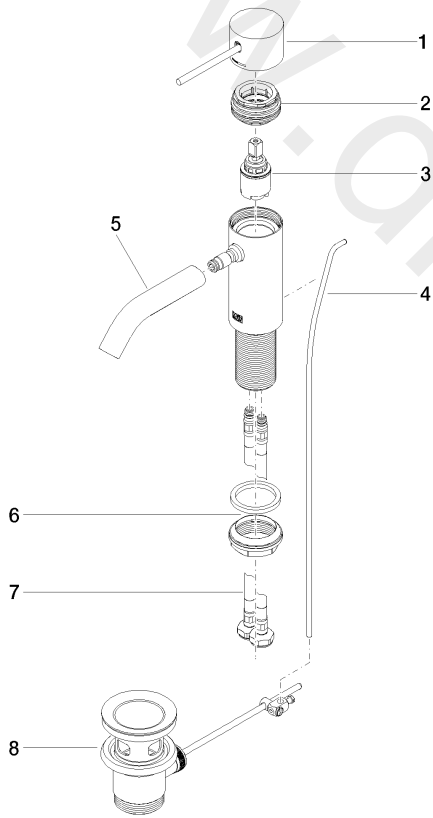

Washbasin - META

META SLIM Single-lever basin mixer with pop-up waste - Matte Black

Article number: 33 501 662-33

Date of manufacture from 1/23/2020

Washbasin - META

META SLIM Single-lever basin mixer with pop-up waste - Matte Black

Article number: 33 501 662-33

Date of manufacture from 1/23/2020

Spare parts list

Position	Quantity used	Item Number	Spare part	Delivery time
1	1	90 20 66 020 00-33	handle	30
2	1	90 24 04 536 00 90	threaded connector	60
3	1	90 15 05 044 00 90	cartridge	2
4	1	09 31 09 110-33	pull-rod	30
5	1	90 11 06 206 00-33	spout	30
6	1	04 23 10 044 07 90	fixing set	2
7	2	04 30 04 100 00 90	hose	2
8	1	04 11 01 001 00-33	pop-up waste	30