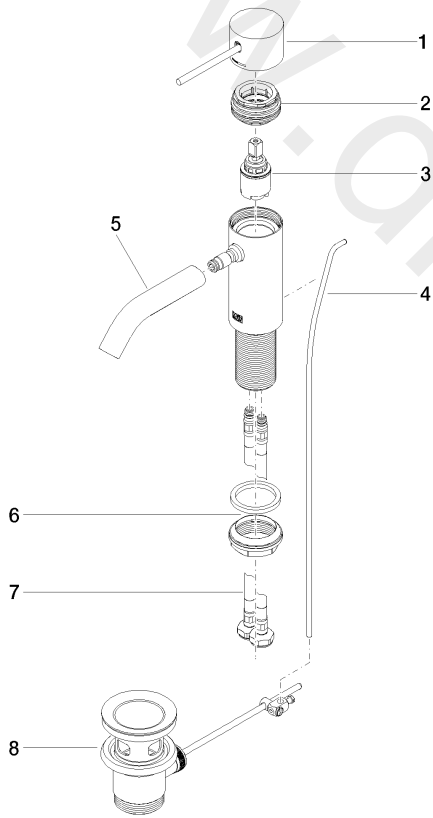

Washbasin - META

META SLIM Single-lever basin mixer with pop-up waste - Platinum

Article number: 33 501 662-08

Date of manufacture from 1/23/2020

Washbasin - META

META SLIM Single-lever basin mixer with pop-up waste - Platinum

Article number: 33 501 662-08

Date of manufacture from 1/23/2020

Spare parts list

Position	Quantity used	Item Number	Spare part	Delivery time
1	1	90 20 66 020 00-08	handle	20
2	1	90 24 04 536 00 90	threaded connector	60
3	1	90 15 05 044 00 90	cartridge	2
4	1	09 31 09 110-08	pull-rod	20
5	1	90 11 06 206 00-08	spout	20
6	1	04 23 10 044 07 90	fixing set	2
7	2	04 30 04 100 00 90	hose	2
8	1	04 11 01 001 00-08	pop-up waste	2