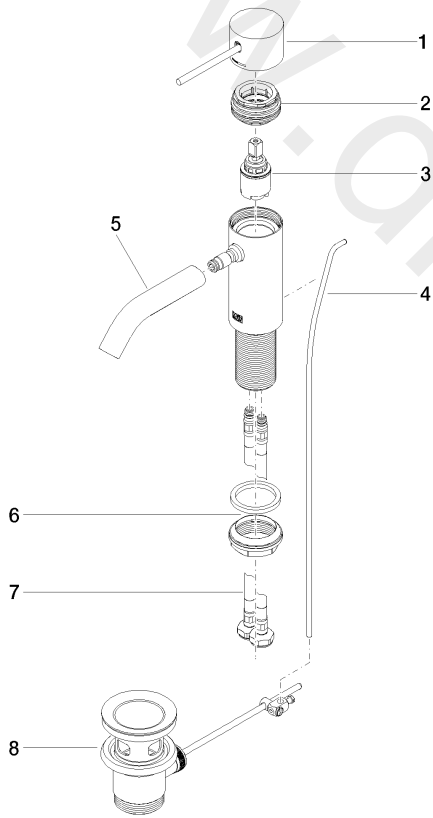

Washbasin - META

META SLIM Single-lever basin mixer with pop-up waste - Brushed Platinum

Article number: 33 501 662-06

Date of manufacture from 1/23/2020

Washbasin - META

META SLIM Single-lever basin mixer with pop-up waste - Brushed Platinum

Article number: 33 501 662-06

Date of manufacture from 1/23/2020

Spare parts list

Position	Quantity used	Item Number	Spare part	Delivery time
1	1	90 20 66 020 00-06	handle	10
2	1	90 24 04 536 00 90	threaded connector	60
3	1	90 15 05 044 00 90	cartridge	2
4	1	09 31 09 110-06	pull-rod	10
5	1	90 11 06 206 00-06	spout	10
6	1	04 23 10 044 07 90	fixing set	2
7	2	04 30 04 100 00 90	hose	2
8	1	04 11 01 001 00-06	pop-up waste	2