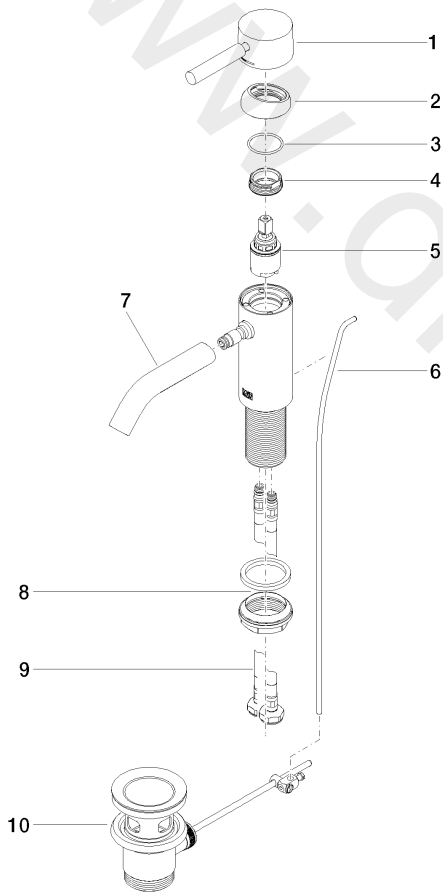

Washbasin - META

Single-lever basin mixer with pop-up waste - Matte Black

Article number: 33 501 660-33

Date of manufacture from 1/23/2020

Washbasin - META

Single-lever basin mixer with pop-up waste - Matte Black

Article number: 33 501 660-33

Date of manufacture from 1/23/2020

Spare parts list

Position	Quantity used	Item Number	Spare part	Delivery time
1	1	90 20 66 002 00-33	handle	30
2	1	09 28 30 041-33	cover	30
3	1	09 14 10 091 90	seal	2
4	1	09 24 04 266 90	nut	2
5	1	90 15 05 044 00 90	cartridge	2
6	1	09 31 09 110-33	pull-rod	30
7	1	90 11 06 206 00-33	spout	30
8	1	04 23 10 044 07 90	fixing set	2
9	2	04 30 04 100 00 90	hose	2
10	1	04 11 01 001 00-33	pop-up waste	30