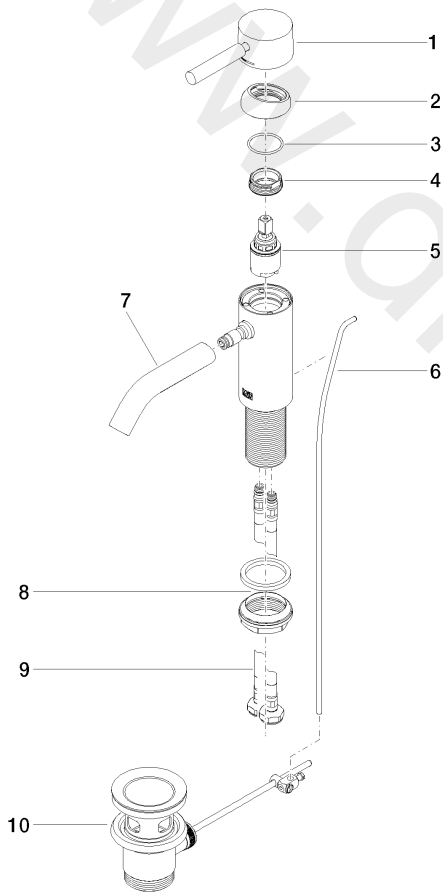

Washbasin - META

Single-lever basin mixer with pop-up waste - Brushed Platinum

Article number: 33 501 660-06

Date of manufacture from 1/23/2020

Washbasin - META

Single-lever basin mixer with pop-up waste - Brushed Platinum

Article number: 33 501 660-06

Date of manufacture from 1/23/2020

Spare parts list

Position	Quantity used	Item Number	Spare part	Delivery time
1	1	90 20 66 002 00-06	handle	10
2	1	09 28 30 041-06	cover	10
3	1	09 14 10 091 90	seal	2
4	1	09 24 04 266 90	nut	2
5	1	90 15 05 044 00 90	cartridge	2
6	1	09 31 09 110-06	pull-rod	10
7	1	90 11 06 206 00-06	spout	10
8	1	04 23 10 044 07 90	fixing set	2
9	2	04 30 04 100 00 90	hose	2
10	1	04 11 01 001 00-06	pop-up waste	2