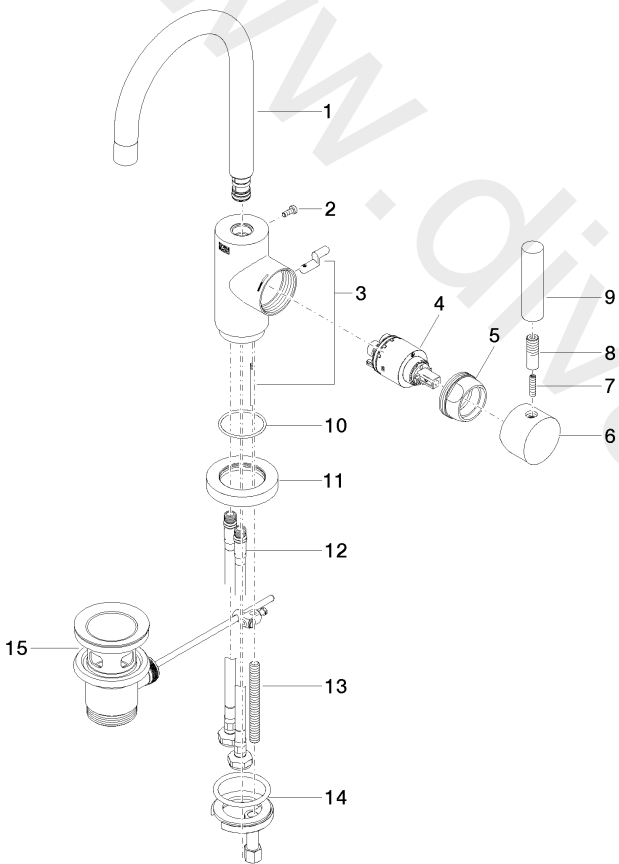

Washbasin - TARA

Single-lever basin mixer with pop-up waste - Matte Black

Article number: 33 500 882-33

Washbasin - TARA

Single-lever basin mixer with pop-up waste - Matte Black

Article number: 33 500 882-33

Spare parts list

Position	Quantity used	Item Number	Spare part	Delivery time
1	1	90 28 22 371 00-33	spout	30
2	1	09 30 30 054 90	screw	2
3	1	04 20 16 031 80-33	pull-rod	60
4	1	90 15 05 065 00 90	cartridge	2
5	1	09 24 04 107-33	nut	30
6	1	90 20 88 040 00-33	handle	2
7	1	09 31 11 010 90	pin	2
8	1	09 24 04 048-33	nipple	30
9	1	11 170 880-33	handle	30
10	1	09 14 10 034 90	seal	2
11	1	09 28 10 055-33	rosette	2
12	2	04 30 04 104 00 90	hose	2
13	1	09 31 11 011 90	pin	2
14	1	04 30 11 038 00 90	fixing set	2
15	1	04 11 01 001 00-33	pop-up waste	30