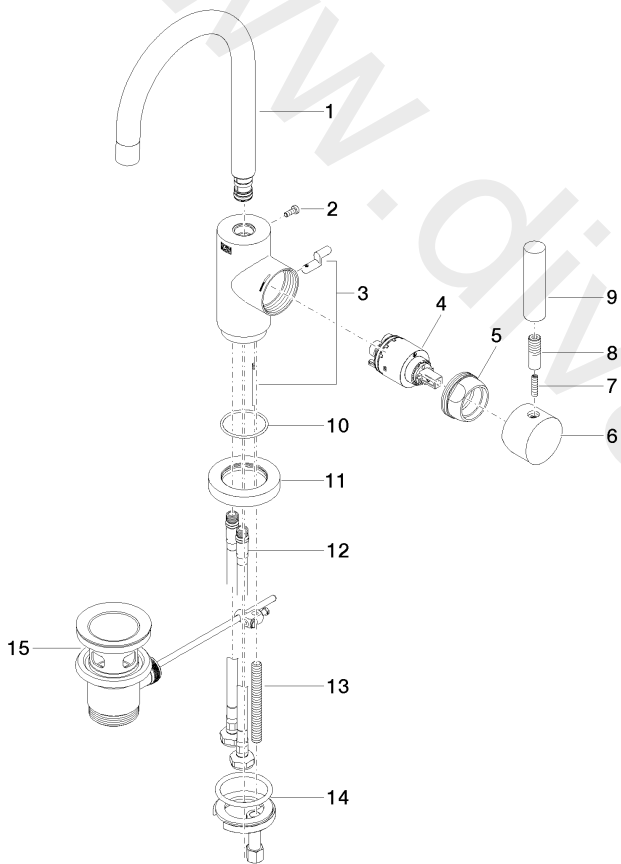

Washbasin - TARA

Single-lever basin mixer with pop-up waste - Brushed Platinum

Article number: 33 500 882-06

Washbasin - TARA

Single-lever basin mixer with pop-up waste - Brushed Platinum

Article number: 33 500 882-06

Spare parts list

| Position | Quantity used | Item Number | Spare part | Delivery time |
|----------|---------------|--------------------|--------------|---------------|
| 1 | 1 | 90 28 22 371 00-06 | spout | 10 |
| 2 | 1 | 09 30 30 054 90 | screw | 2 |
| 3 | 1 | 04 20 16 031 80-06 | pull-rod | 60 |
| 4 | 1 | 90 15 05 065 00 90 | cartridge | 2 |
| 5 | 1 | 09 24 04 107-06 | nut | 10 |
| 6 | 1 | 90 20 88 040 00-06 | handle | 10 |
| 7 | 1 | 09 31 11 010 90 | pin | 2 |
| 8 | 1 | 09 24 04 048-06 | nipple | 10 |
| 9 | 1 | 11 170 880-06 | handle | 10 |
| 10 | 1 | 09 14 10 034 90 | seal | 2 |
| 11 | 1 | 09 28 10 055-06 | rosette | 10 |
| 12 | 2 | 04 30 04 104 00 90 | hose | 2 |
| 13 | 1 | 09 31 11 011 90 | pin | 2 |
| 14 | 1 | 04 30 11 038 00 90 | fixing set | 2 |
| 15 | 1 | 04 11 01 001 00-06 | pop-up waste | 2 |