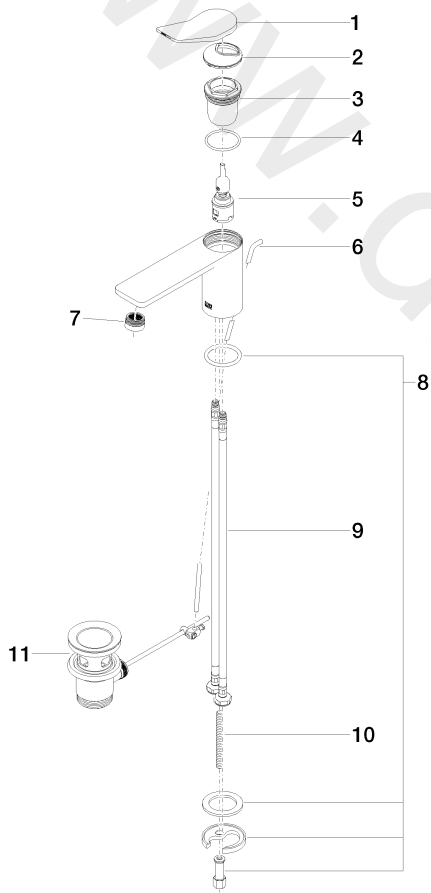

Washbasin - LISSÉ

Single-lever basin mixer with pop-up waste - Matte Black

Article number: 33 500 845-33

Date of manufacture from 5/3/2021

Washbasin - LISSÉ

Single-lever basin mixer with pop-up waste - Matte Black

Article number: 33 500 845-33

Date of manufacture from 5/3/2021

Spare parts list

Position	Quantity used	Item Number	Spare part	Delivery time
1	1	90 20 84 020 00-33	handle	30
2	1	09 28 30 034 90	cover	2
3	1	09 23 10 123 90	nut	2
4	1	09 14 10 038 90	seal	2
5	1	90 15 05 042 01 90	cartridge	2
6	1	09 31 09 120-33	pull-rod	30
7	1	90 23 01 161 01-33	aerator	30
8	1	04 30 11 038 75 90	fixing set	2
9	2	04 30 04 100 00 90	hose	2
10	1	09 31 11 011 90	pin	2
11	1	04 11 01 001 00-33	pop-up waste	30