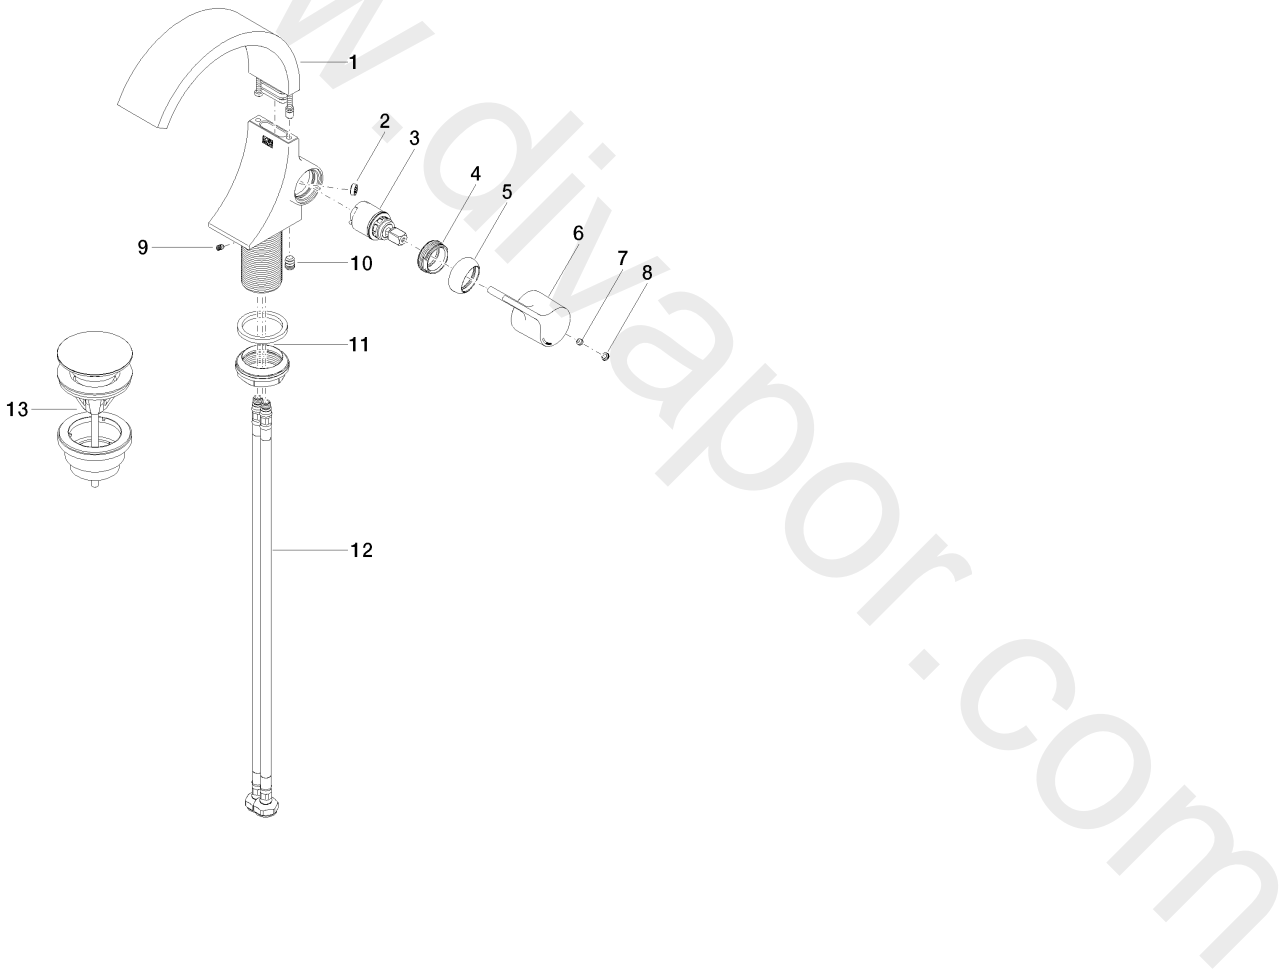

Washbasin - CYO

Single-lever basin mixer with pop-up waste - Brushed Dark Platinum

Article number: 33 500 811-99

## Washbasin - CYO

Single-lever basin mixer with pop-up waste - Brushed Dark Platinum

Article number: 33 500 811-99

### Spare parts list

Position	Quantity used	Item Number	Spare part	Delivery time
1	1	90 11 70 012 01-99	spout	30
2	1	09 23 01 172 90	flow reducer	2
3	1	90 15 05 044 00 90	cartridge	2
4	1	09 24 04 266 90	nut	2
5	1	09 28 30 021-99	cover	30
6	1	09 20 80 024-99	handle	60
7	1	09 31 11 030 90	pin	2
8	1	90 31 20 087 00-99	plug	30
9	1	09 31 11 008 90	pin	2
10	1	90 31 20 129 00 90	plug	2
11	1	04 23 10 044 07 90	fixing set	2
12	2	04 30 04 100 00 90	hose	2
13	1	10 125 970-99	Basin Waste with push fastening 1 1/4" - Brushed Dark Platinum	2