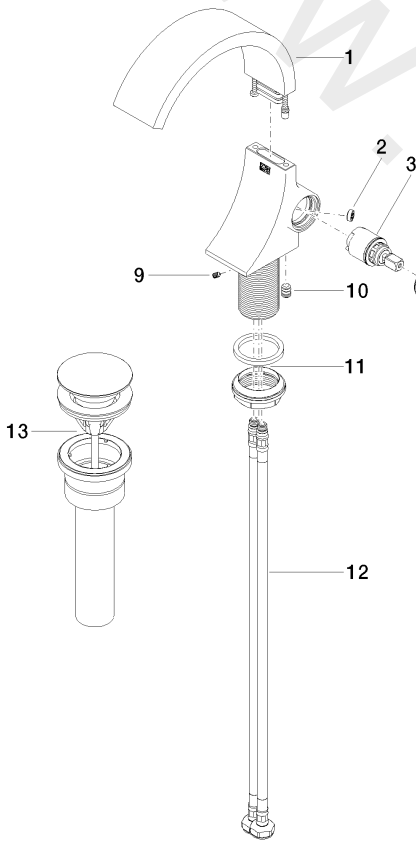

Sink - CYO

Single-lever lavatory mixer with drain - Chrome

Article number: 33 500 811-00 0010

## Sink - CYO

Single-lever lavatory mixer with drain - Chrome

Article number: 33 500 811-00 0010

### Spare parts list

Position	Number of units	Item Number	Spare part	Lead time
1	1	90 11 70 012 01-00	spout	10
2	1	09 23 01 172 90	flow reducer	2
3	1	90 15 05 044 00 90	cartridge	2
4	1	09 24 04 266 90	nut	2
5	1	09 28 30 021-00	cover	10
6	1	09 20 80 024-00	handle	60
7	1	09 31 11 030 90	pin	2
8	1	90 31 20 087 00-00	plug	10
9	1	09 31 11 008 90	pin	2
10	1	90 31 20 129 00 90	plug	2
11	1	04 23 10 044 07 90	fixing set	2
12	2	04 30 04 102 00 90	Flexible supply line 3/8" -	2
13	1	10 125 970-00 0010	Umbrella drain 1 1/4" - Chrome	2