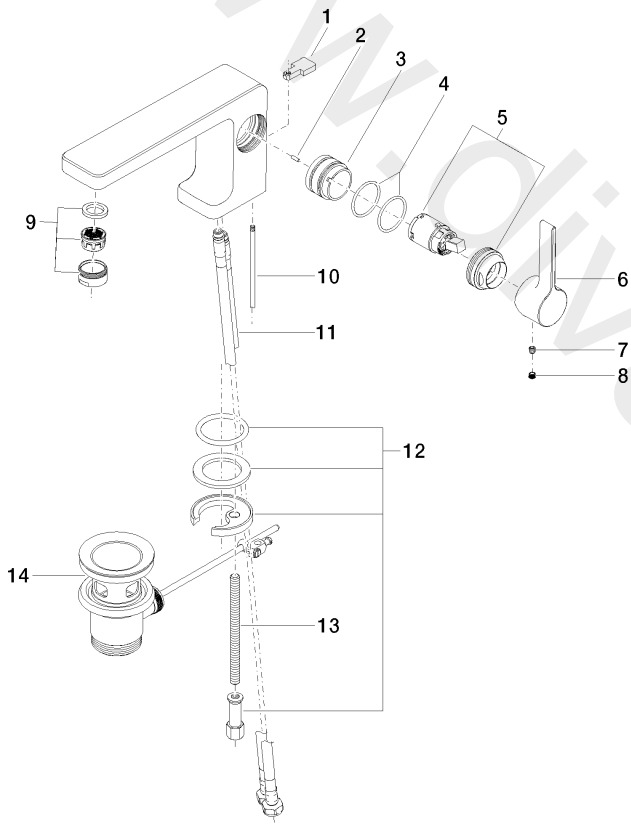

Washbasin - LULU

Single-lever basin mixer with pop-up waste - Brushed Platinum

Article number: 33 500 710-06

Date of manufacture from 5/10/2021

## Washbasin - LULU

Single-lever basin mixer with pop-up waste - Brushed Platinum

Article number: 33 500 710-06

Date of manufacture from 5/10/2021

### Spare parts list

Position	Quantity used	Item Number	Spare part	Delivery time
1	1	09 20 71 030-06	handle	10
2	1	09 31 11 111 90	pin	2
3	1	09 18 40 095 10 90	sleeve	2
4	2	09 14 10 137 90	seal	2
5	1	90 15 05 041 00-06	cartridge	10
6	1	09 20 71 040-06	handle	10
7	1	09 31 11 030 90	pin	2
8	1	09 31 20 109 90	plug	2
9	1	90 23 01 118 01-06	aerator	10
10	1	09 31 09 080-06	pull-rod	10
11	2	04 30 04 100 00 90	hose	2
12	1	04 30 11 038 75 90	fixing set	2
13	1	09 31 11 012 90	pin	2
14	1	04 11 01 001 00-06	pop-up waste	2