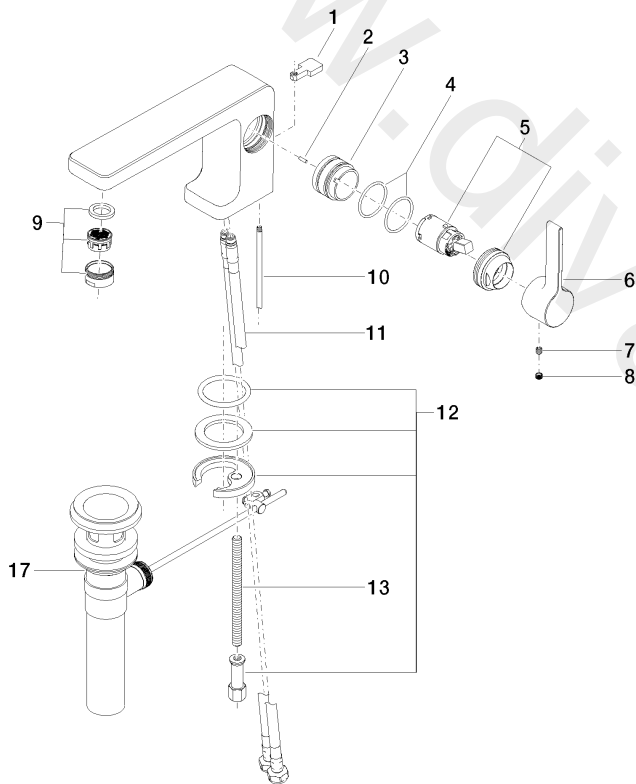

Sink - LULU

Single-lever lavatory mixer with drain - Chrome

Article number: 33 500 710-00 0010

Date of manufacture from 5/10/2021

Sink - LULU

Single-lever lavatory mixer with drain - Chrome

Article number: 33 500 710-00 0010

Date of manufacture from 5/10/2021

Spare parts list

Position	Number of units	Item Number	Spare part	Lead time
1	1	09 20 71 030-00	handle	10
2	1	09 31 11 111 90	pin	2
3	1	09 18 40 095 10 90	sleeve	2
4	2	09 14 10 137 90	seal	2
5	1	90 15 05 041 00-00	cartridge	2
6	1	09 20 71 040-00	handle	10
7	1	09 31 11 030 90	pin	2
8	1	09 31 20 109 90	plug	2
9	1	90 23 01 118 04-00	aerator	10
10	1	09 31 09 080-00	pull-rod	10
11	2	04 30 04 102 00 90	Flexible supply line 3/8" -	2
12	1	04 30 11 038 75 90	fixing set	2
13	1	09 31 11 012 90	pin	2
14	1	04 11 01 023 00-00	Drain US 1 1/4" - Chrome	2