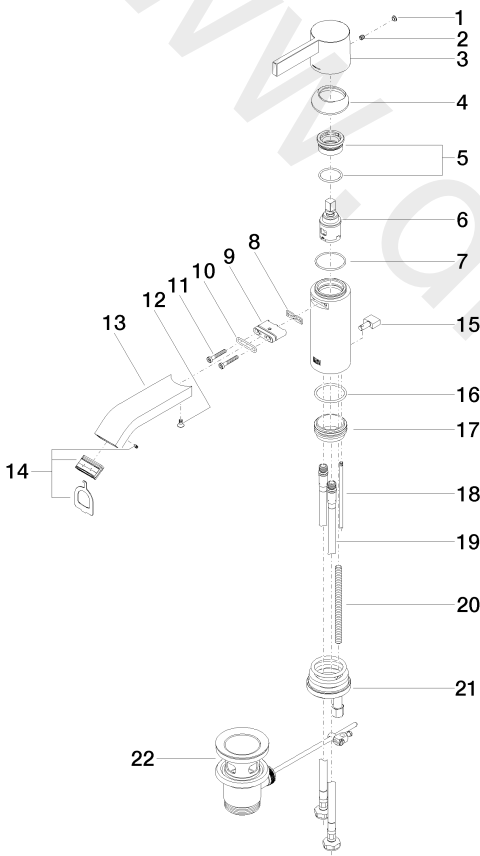

Washbasin - IMO

Single-lever basin mixer with pop-up waste - Brushed Dark Platinum

Article number: 33 500 670-99

Date of manufacture from 5/10/2021

Washbasin - IMO

Single-lever basin mixer with pop-up waste - Brushed Dark Platinum

Article number: 33 500 670-99

Date of manufacture from 5/10/2021

Spare parts list

Position	Quantity used	Item Number	Spare part	Delivery time
1	1	90 31 20 087 00-99	plug	30
2	1	09 31 11 030 90	pin	2
3	1	09 20 67 003-99	handle	30
4	1	09 28 30 019-99	cover	30
5	1	90 23 10 066 00 90	nut	2
6	1	90 15 05 042 00 90	cartridge	2
7	1	09 14 10 102 90	seal	2
8	1	09 14 03 131 90	seal	2
9	1	09 11 03 061 90	connection	2
10	1	09 14 10 053 90	seal	2
11	2	09 30 30 084 90	screw	2
12	1	09 30 30 116 90	screw	2
13	1	09 28 22 239-99	spout	30
14	1	90 29 03 045 00 90	aerator	2
15	1	09 20 67 002-99	handle	30
16	1	09 14 10 119 90	seal	2
17	1	09 28 10 109-07	ring	30
18	1	09 31 09 080-99	pull-rod	30
19	2	04 30 04 104 00 90	hose	2
20	1	09 31 11 012 90	pin	2
21	1	04 30 11 085 88 90	fixing set	2
22	1	04 11 01 001 00-99	pop-up waste	30