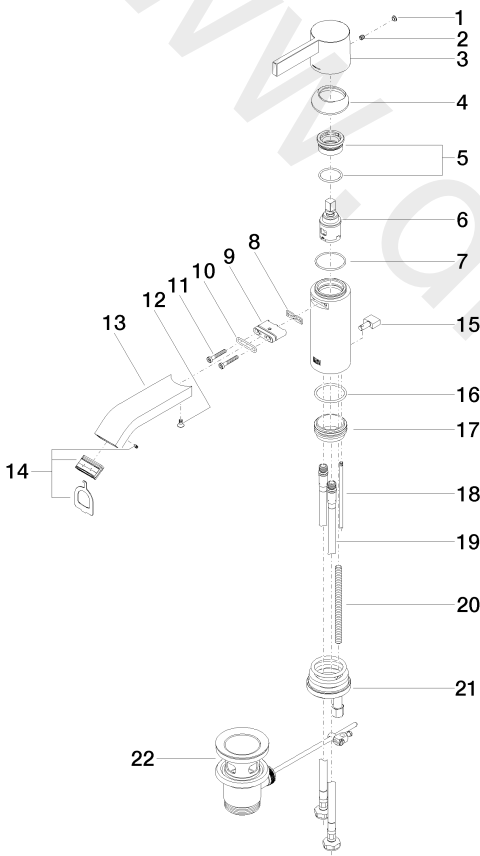

Washbasin - IMO

Single-lever basin mixer with pop-up waste - Brushed Platinum

Article number: 33 500 670-06

Date of manufacture from 5/10/2021

Washbasin - IMO

Single-lever basin mixer with pop-up waste - Brushed Platinum

Article number: 33 500 670-06

Date of manufacture from 5/10/2021

Spare parts list

Position	Quantity used	Item Number	Spare part	Delivery time
1	1	90 31 20 087 00-06	plug	10
2	1	09 31 11 030 90	pin	2
3	1	09 20 67 003-06	handle	10
4	1	09 28 30 019-06	cover	10
5	1	90 23 10 066 00 90	nut	2
6	1	90 15 05 042 00 90	cartridge	2
7	1	09 14 10 102 90	seal	2
8	1	09 14 03 131 90	seal	2
9	1	09 11 03 061 90	connection	2
10	1	09 14 10 053 90	seal	2
11	2	09 30 30 084 90	screw	2
12	1	09 30 30 116 90	screw	2
13	1	09 28 22 239-06	spout	10
14	1	90 29 03 045 00 90	aerator	2
15	1	09 20 67 002-06	handle	10
16	1	09 14 10 119 90	seal	2
17	1	09 28 10 109-07	ring	30
18	1	09 31 09 080-06	pull-rod	10
19	2	04 30 04 104 00 90	hose	2
20	1	09 31 11 012 90	pin	2
21	1	04 30 11 085 88 90	fixing set	2
22	1	04 11 01 001 00-06	pop-up waste	2