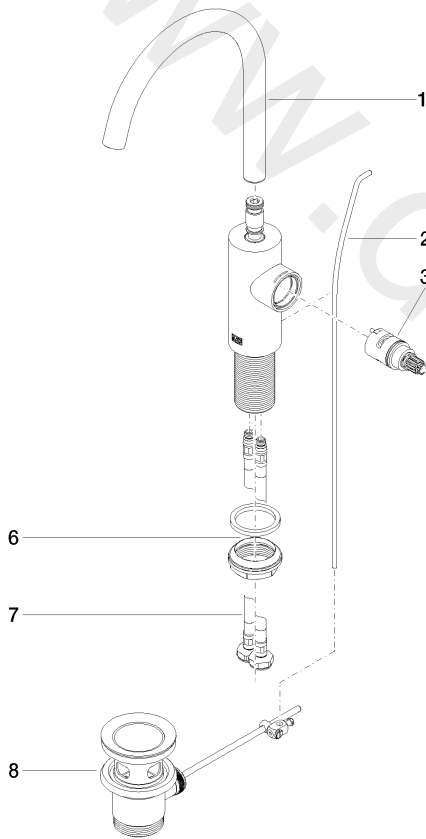

Washbasin - META

META PURE Single-lever basin mixer with pop-up waste - Matte Black

Article number: 33 500 665-33

Washbasin - META

META PURE Single-lever basin mixer with pop-up waste - Matte Black

Article number: 33 500 665-33

Spare parts list

Position	Quantity used	Item Number	Spare part	Delivery time
1	1	90 28 22 320 00-33	spout	30
2	1	09 31 09 110-33	pull-rod	30
3	1	90 90 03 169 00 90	top	2
4	1	09 24 04 266 90	nut	2
5	1	09 20 66 011-33	handle	30
6	1	04 23 10 044 07 90	fixing set	2
7	2	04 30 04 100 00 90	hose	2
8	1	04 11 01 001 00-33	pop-up waste	30