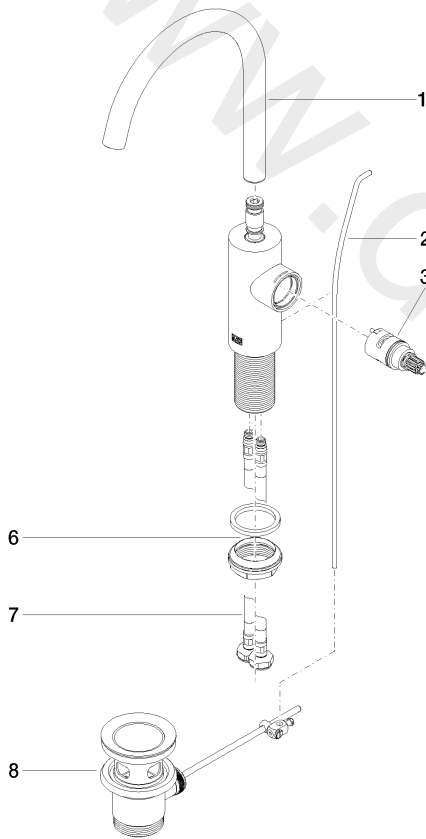

Washbasin - META

META PURE Single-lever basin mixer with pop-up waste - Brushed Platinum

Article number: 33 500 665-06

Washbasin - META

META PURE Single-lever basin mixer with pop-up waste - Brushed Platinum

Article number: 33 500 665-06

Spare parts list

Position	Quantity used	Item Number	Spare part	Delivery time
1	1	90 28 22 320 00-06	spout	10
2	1	09 31 09 110-06	pull-rod	10
3	1	90 90 03 169 00 90	top	2
4	1	09 24 04 266 90	nut	2
5	1	09 20 66 011-06	handle	10
6	1	04 23 10 044 07 90	fixing set	2
7	2	04 30 04 100 00 90	hose	2
8	1	04 11 01 001 00-06	pop-up waste	2