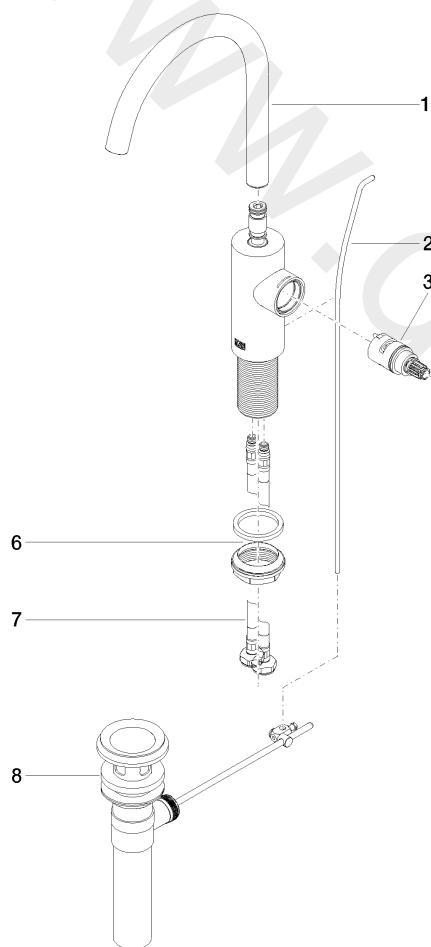

Sink - META

META PURE Single-lever lavatory mixer with drain - Chrome

Article number: 33 500 665-00 0010

Sink - META

META PURE Single-lever lavatory mixer with drain - Chrome

Article number: 33 500 665-00 0010

Spare parts list

Position	Number of units	Item Number	Spare part	Lead time
1	1	90 28 22 320 01-00	spout	10
2	1	09 31 09 110-00	pull-rod	10
3	1	90 90 03 169 00 90	top	2
4	1	09 24 04 266 90	nut	2
5	1	09 20 66 011-00	handle	10
6	1	04 23 10 044 07 90	fixing set	2
7	2	04 30 04 102 00 90	Flexible supply line 3/8" -	2
8	1	04 11 01 023 00-00	Drain US 1 1/4" - Chrome	2