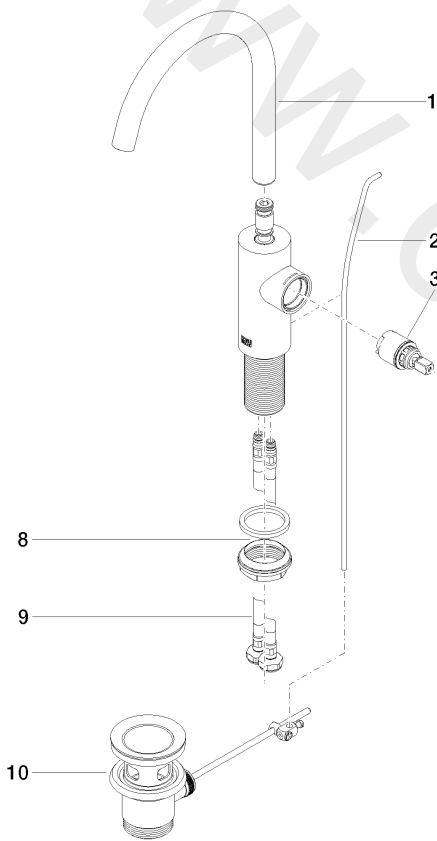

Washbasin - META

Single-lever basin mixer with pop-up waste - Matte Black

Article number: 33 500 661-33

Date of manufacture from 1/23/2020

Washbasin - META

Single-lever basin mixer with pop-up waste - Matte Black

Article number: 33 500 661-33

Date of manufacture from 1/23/2020

Spare parts list

Position	Quantity used	Item Number	Spare part	Delivery time
1	1	90 28 22 320 00-33	spout	30
2	1	09 31 09 110-33	pull-rod	30
3	1	90 15 05 044 00 90	cartridge	2
4	1	09 24 04 266 90	nut	2
5	1	09 14 10 091 90	seal	2
6	1	09 28 30 021-33	cover	30
7	1	90 20 66 003 00-33	handle	30
8	1	04 23 10 044 07 90	fixing set	2
9	1	04 30 04 100 00 90	hose	2
10	1	04 11 01 001 00-33	pop-up waste	30