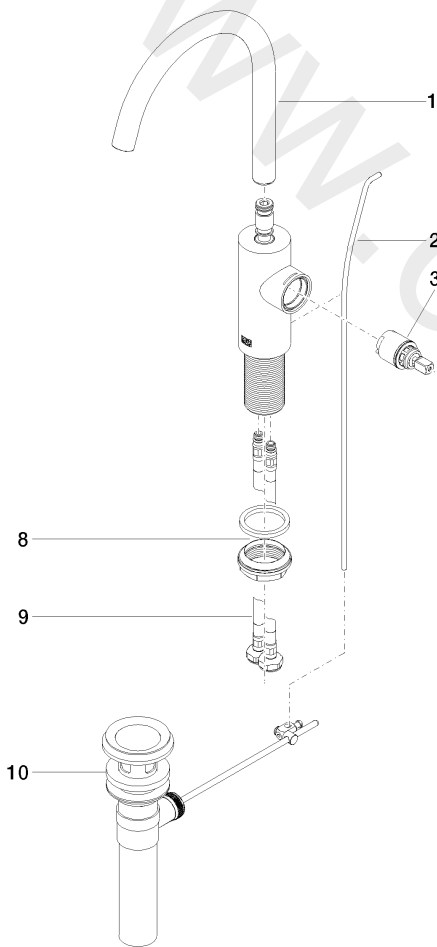

Sink - META

Single-lever lavatory mixer with drain - Chrome

Article number: 33 500 661-00 0010

Date of manufacture from 1/23/2020

Sink - META

Single-lever lavatory mixer with drain - Chrome

Article number: 33 500 661-00 0010

Date of manufacture from 1/23/2020

Spare parts list

Position	Number of units	Item Number	Spare part	Lead time
1	1	90 28 22 320 01-00	spout	10
2	1	09 31 09 110-00	pull-rod	10
3	1	90 15 05 044 00 90	cartridge	2
4	1	09 24 04 266 90	nut	2
5	1	09 14 10 091 90	seal	2
6	1	09 28 30 021-00	cover	10
7	1	90 20 66 003 00-00	handle	10
8	1	04 23 10 044 07 90	fixing set	2
9	2	04 30 04 102 00 90	Flexible supply line 3/8" -	2
10	1	04 11 01 023 00-00	Drain US 1 1/4" - Chrome	2