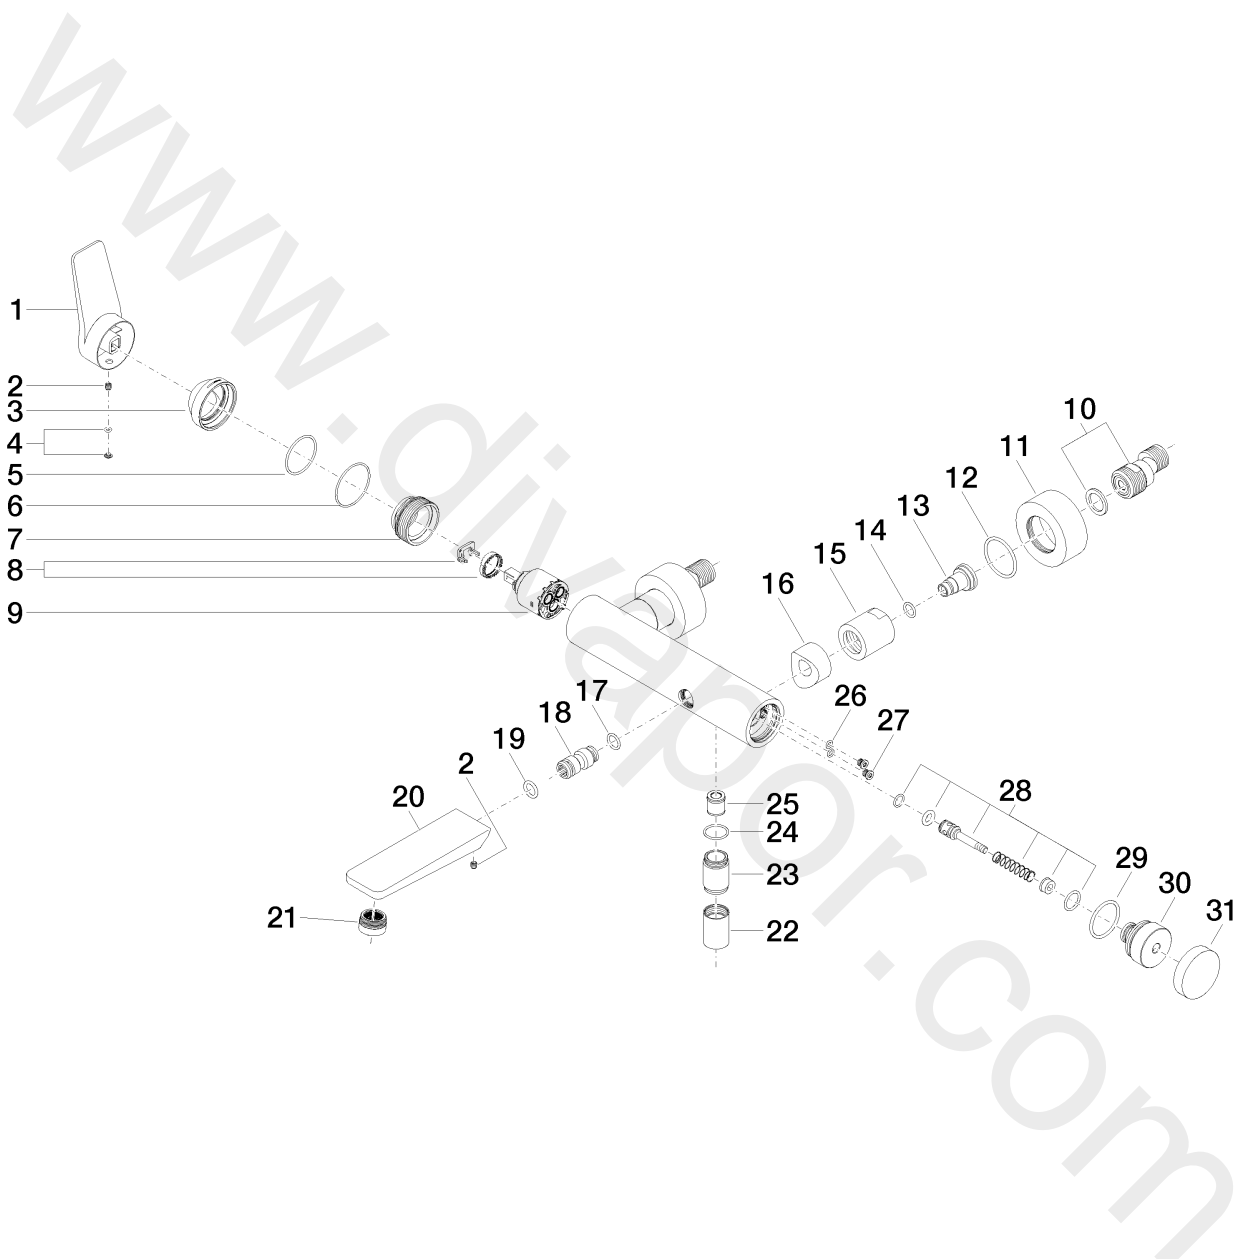

Bathtub - LISSÉ

Single-lever tub mixer for wall-mounted installation without hand shower set - Chrome

Article number: 33 200 845-00

Date of manufacture from 7/16/2018

Bathtub - LISSÉ

Single-lever tub mixer for wall-mounted installation without hand shower set - Chrome

Article number: 33 200 845-00

Date of manufacture from 7/16/2018

Spare parts list

Position	Number of units	Item Number	Spare part	Lead time
1	1	09 20 84 021-00	handle	10
2	2	09 31 11 030 90	pin	2
3	1	09 28 30 032-00	cover	10
4	1	90 31 20 087 00-00	plug	10
5	1	09 14 10 102 90	seal	2
6	1	09 14 10 190 90	seal	2
7	1	09 24 04 296 90	nut	2
8	1	04 28 10 148 00 90	accessories	2
9	1	90 15 05 064 00 90	cartridge	2
10	2	04 11 04 030 00 90	connection	2
11	2	09 27 62 004-00	rosette	10
12	2	09 14 10 119 90	seal	2
13	2	09 29 05 005 20-00	nipple	10
14	2	09 14 10 008 90	seal	2
15	2	09 23 10 048-00	nut	10
16	2	09 18 40 059-00	sleeve	10
17	1	09 14 10 003 90	seal	2
18	1	09 24 04 043 90	nipple	2
19	1	09 14 10 011 90	seal	2
20	1	09 11 84 012-00	spout	10
21	1	90 23 01 161 00-00	aerator	10
22	1	09 21 02 069-00	cover	10
23	1	09 24 03 115 20-00	nipple	10
24	1	09 14 10 032 90	seal	2
25	1	09 23 01 141 90	back-flow preventer	2
26	2	09 14 10 001 90	seal	2
27	2	09 30 30 113 20 90	screw	2
28	1	90 31 09 032 00-00	diverter	10
29	1	09 14 10 101 90	seal	2
30	1	09 21 10 035 20-00	nipple	10
31	1	09 20 62 031-00	handle	10