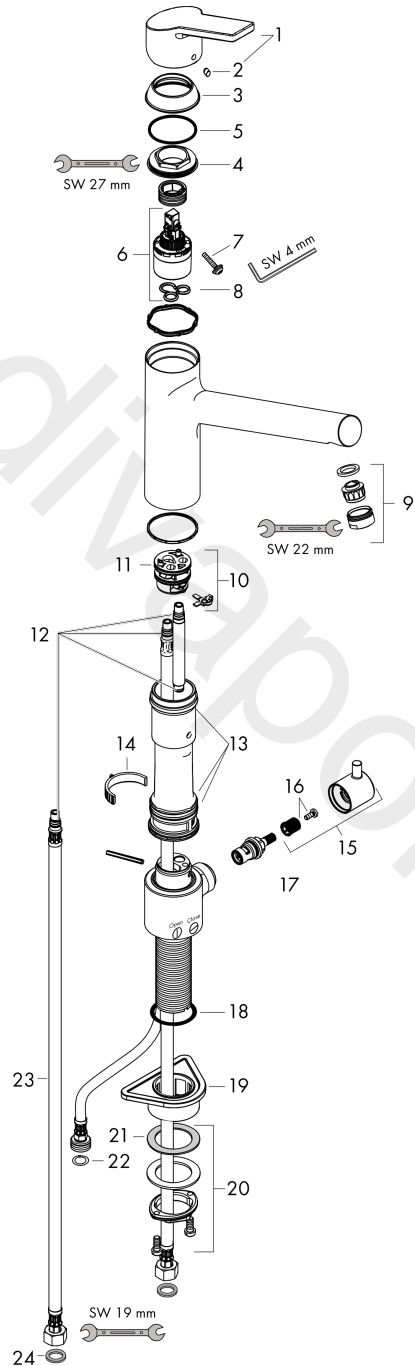

### product features

- swivel range 120°
- normal spray
- with integrated shut-off valve
- device connection DN20
- connection dimension: DN15
- maximum flow rate at 3 bar: 12 l/min
- ceramic cartridge with Eco handle position for a reduced flowrate by up to 50%
- connection type: G 3/8 connections
- temperature limitation adjustable
- suitable for continuous flow water heaters

## Product image

## Scale drawing

Status

Single lever kitchen mixer M, device shut-off valve, 1jet

Finish: **Chrome** Article Number: **32862000**

Exploded Drawing

Year of production: >09/15

**Status****Single lever kitchen mixer M, device shut-off valve, 1jet**Finish: **Chrome** Article Number: **32862000****Spare part list**

Year of production: &gt;09/15

Pos.	Description	Article Number	Price	PU
1	handle	95989000	£ 79,00	1
2	screw cover	96338000	£ 3,30	1
3	flange	97995000	£ 20,50	1
4	nut	97996000	£ 35,00	1
5	O-ring 41x2	98212000	£ 3,30	1
6	cartridge, assy	95730000	£ 43,00	1
7	locking screw for handle	95140000	£ 6,10	1
8	seal	95008000	£ 9,00	1
9	aerator M24x1 (15 l/min)	92816000	£ 25,00	1
10	adapter for cartridge	98750000	£ 13,30	1
11	O-Ring 30x2	98186000	£ 3,30	1
12	O-ring 7x1,5	98422000	£ 3,30	1
13	sealing set	98702000	£ 9,00	1
14	locating ring	92211000	£ 9,00	1
15	handle	95629000	£ 43,00	1
16	handle fixing set	98932000	£ 16,10	1
17	shut off unit right closing	98817000	£ 35,00	1
18	O-Ring 36x2,5	98190000	£ 3,30	1
19	support	97523000	£ 6,10	1
20	fixing set (Ø 34)	95049000	£ 16,10	1
21	lever collar	97548000	£ 3,30	1
22	flat seal	97674000	£ 3,30	1
23	connection hose 900 mm M8x0,75 G3/8	98758000	£ 35,00	1
24	sealing set	95581000	£ 6,10	1