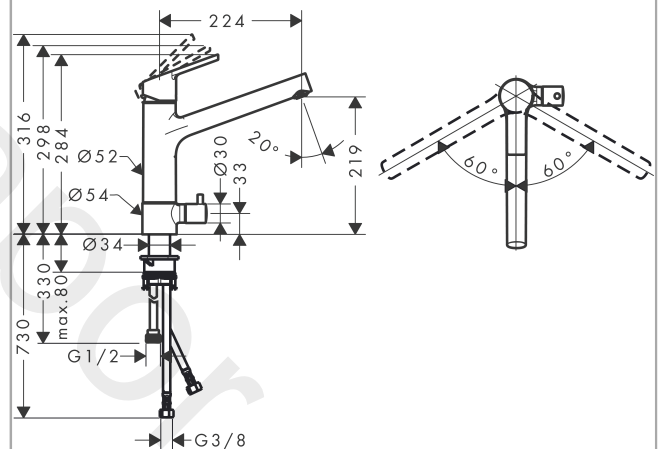

Scale drawing