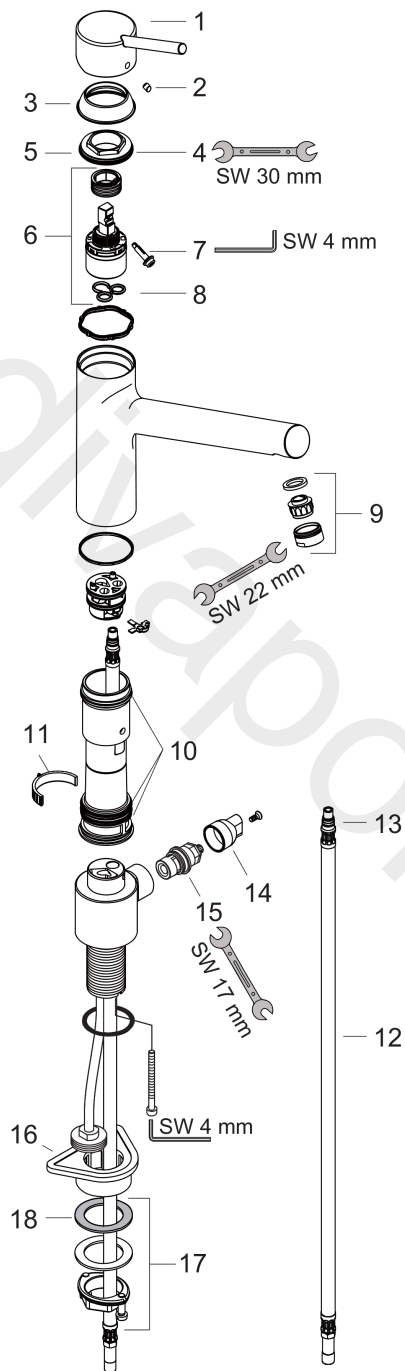

Talis S
Single lever kitchen mixer with device shut-off valve
 Surfaces: Article Number: **32855800**

Exploded Drawing

Year of production: **08/07 - 06/08**

Talis S

Single lever kitchen mixer with device shut-off valve

Surfaces: Article Number: **32855800**

Spare part list

Year of production: **08/07 - 06/08**

Pos.	Description	Article Number	Price	PU
1	handle	32892800	£ 79,00	1
2	screw cover	96338000	£ 3,30	1
3	flange	97995800	£ 35,00	1
4	nut	97996000	£ 35,00	1
5	O-ring 41x2	98212000	£ 3,30	1
6	cartridge, assy	92730000	£ 35,00	1
7	locking screw for handle	96059000	£ 9,00	1
8	seal	95008000	£ 9,00	1
9	aerator M24x1 (25 l/min)	95820800	£ 51,00	1
10	sealing set	98702000	£ 9,00	1
11	locating ring	92211000	£ 9,00	1
12	connection hose 900 mm M8x0,75 G3/8	96316000	£ 43,00	1
13	O-ring 7x1,5	98422000	£ 3,30	1
14	turning handle	97213800	£ 79,00	1
15	shut off unit	94849000	£ 51,00	1
16	support	97523000	£ 6,10	1
17	fixing set (Ø 34)	95049000	£ 16,10	1
18	lever collar	97548000	£ 3,30	1
19	aerator M24x1 (15 l/min)	13913000	£ 14,00	1