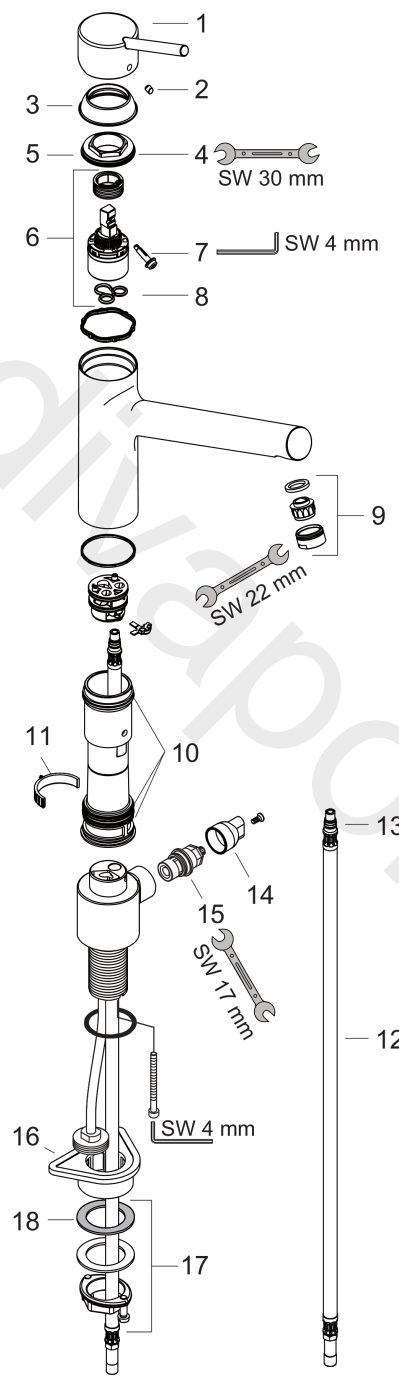

Talis S
Single lever kitchen mixer with device shut-off valve
 Surfaces: Article Number: **32855800**

Exploded Drawing

Year of production: **07/08 - 09/10**

Talis S

Single lever kitchen mixer with device shut-off valve

Surfaces: Article Number: **32855800**

Spare part list

Year of production: **07/08 - 09/10**

Pos.	Description	Article Number	Price	PU
1	handle	32892800	£ 79,00	1
2	screw cover	96338000	£ 3,30	1
3	flange	97995800	£ 35,00	1
4	nut	97996000	£ 35,00	1
5	O-ring 41x2	98212000	£ 3,30	1
6	cartridge, assy	92730000	£ 35,00	1
7	locking screw for handle	95140000	£ 6,10	1
8	seal	95008000	£ 9,00	1
9	aerator M24x1 (25 l/min)	95820800	£ 51,00	1
10	sealing set	98702000	£ 9,00	1
11	locating ring	92211000	£ 9,00	1
12	connection hose 900 mm M8x0,75 G3/8	96316000	£ 43,00	1
13	O-ring 7x1,5	98422000	£ 3,30	1
14	turning handle	97213800	£ 79,00	1
15	shut off unit	94849000	£ 51,00	1
16	support	97523000	£ 6,10	1
17	fixing set (Ø 34)	95049000	£ 16,10	1
18	lever collar	97548000	£ 3,30	1
19	supply pipe	97965000	£ 51,00	1