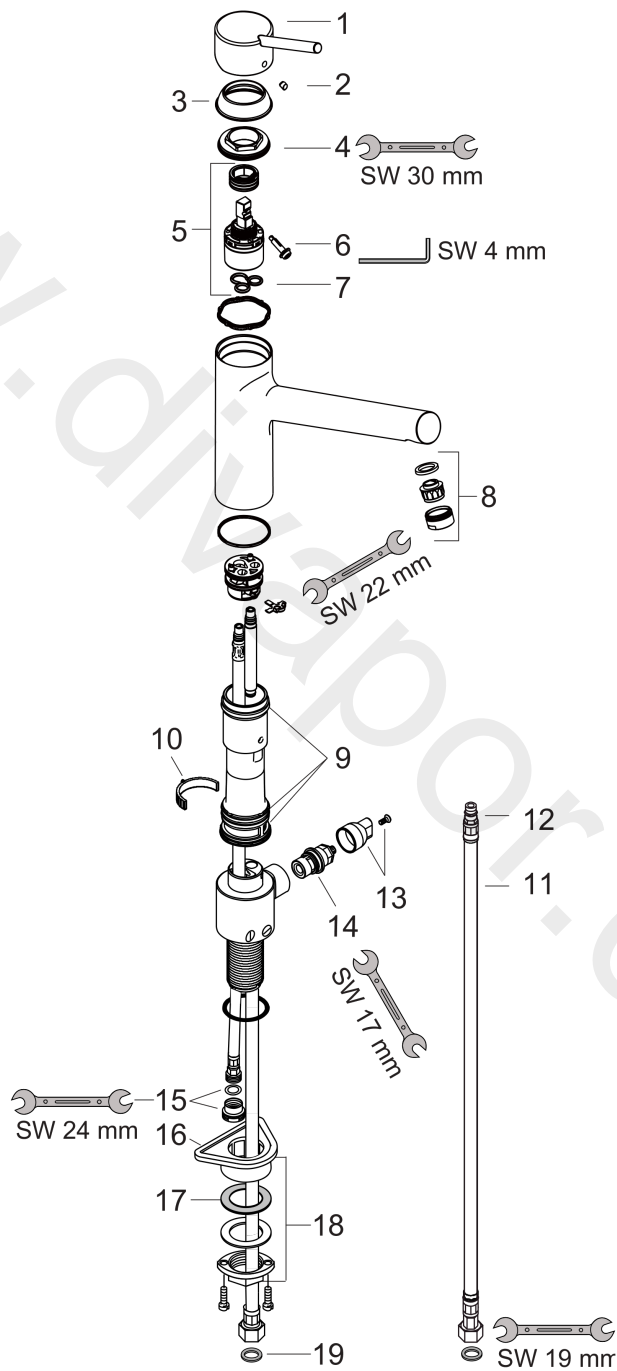

**Talis S**  
**Single lever kitchen mixer with device shut-off valve**  
 Surfaces: Article Number: **32855800**

**Exploded Drawing**

Year of production: **10/10 - 03/12**

## Talis S

Single lever kitchen mixer with device shut-off valve

Surfaces: Article Number: **32855800**

### Spare part list

Year of production: **10/10 - 03/12**

Pos.	Description	Article Number	Price	PU
1	handle	32892800	£ 79,00	1
2	screw cover	96338000	£ 3,30	1
3	flange	97995800	£ 35,00	1
4	nut	97996000	£ 35,00	1
5	cartridge, assy	92730000	£ 35,00	1
6	locking screw for handle	95140000	£ 6,10	1
7	seal	95008000	£ 9,00	1
8	aerator M24x1 (25 l/min)	95820800	£ 51,00	1
9	sealing set	98702000	£ 9,00	1
10	locating ring	92211000	£ 9,00	1
11	connection hose 900 mm M8x0,75 G3/8	96316000	£ 43,00	1
12	O-ring 7x1,5	98422000	£ 3,30	1
13	turning handle	97213800	£ 79,00	1
14	shut off unit	94849000	£ 51,00	1
15	reduction coupling	92844000	£ 16,10	1
16	support	97523000	£ 6,10	1
17	lever collar	97548000	£ 3,30	1
18	fixing set (Ø 34)	95049000	£ 16,10	1
19	sealing set	95581000	£ 6,10	1