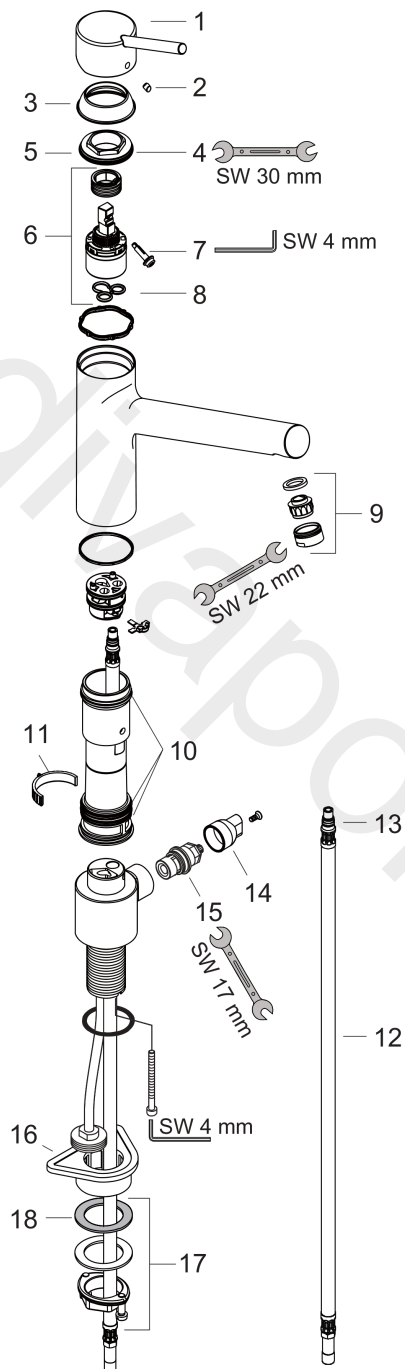

Talis S
Single lever kitchen mixer with device shut-off valve
 Surfaces: Article Number: **32855000**

Exploded Drawing

Year of production: **07/08 - 09/10**

Talis S

Single lever kitchen mixer with device shut-off valve

Surfaces: Article Number: **32855000**

Spare part list

Year of production: **07/08 - 09/10**

Pos.	Description	Article Number	Price	PU
1	handle	32892000	£ 51,00	1
2	screw cover	96338000	£ 3,30	1
3	flange	97995000	£ 20,50	1
4	nut	97996000	£ 35,00	1
5	O-ring 41x2	98212000	£ 3,30	1
6	cartridge, assy	92730000	£ 35,00	1
7	locking screw for handle	95140000	£ 6,10	1
8	seal	95008000	£ 9,00	1
9	aerator M24x1 (25 l/min)	95820000	£ 35,00	1
10	sealing set	98702000	£ 9,00	1
11	locating ring	92211000	£ 9,00	1
12	connection hose 900 mm M8x0,75 G3/8	96316000	£ 43,00	1
13	O-ring 7x1,5	98422000	£ 3,30	1
14	turning handle	97213000	£ 51,00	1
15	shut off unit	94849000	£ 51,00	1
16	support	97523000	£ 6,10	1
17	fixing set (Ø 34)	95049000	£ 16,10	1
18	lever collar	97548000	£ 3,30	1