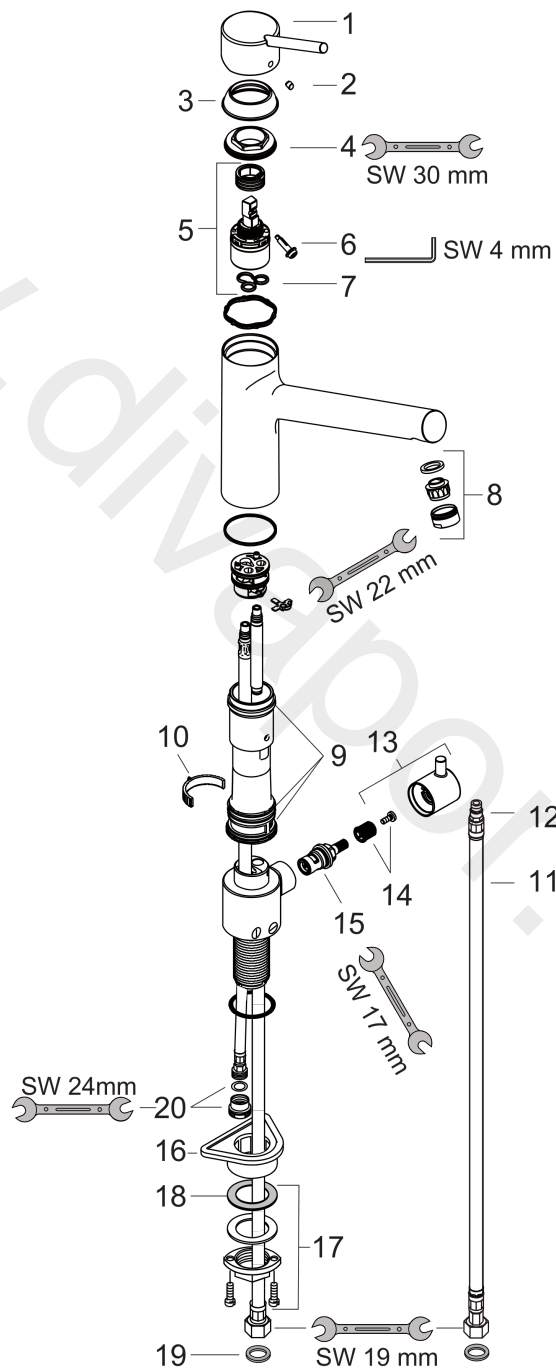

**Talis S**  
**Single lever kitchen mixer with device shut-off valve**  
 Surfaces: Article Number: **32855000**

**Exploded Drawing**

Year of production: **05/15 - 01/20**

## Talis S

Single lever kitchen mixer with device shut-off valve

Surfaces: Article Number: **32855000**

### Spare part list

Year of production: **05/15 - 01/20**

Pos.	Description	Article Number	Price	PU
1	handle	32892000	£ 51,00	1
2	screw cover	96338000	£ 3,30	1
3	flange	97995000	£ 20,50	1
4	nut	97996000	£ 35,00	1
5	cartridge, assy	92730000	£ 35,00	1
6	locking screw for handle	95140000	£ 6,10	1
7	seal	95008000	£ 9,00	1
8	aerator M24x1 (30 l/min)	96512000	£ 16,10	1
9	sealing set	98702000	£ 9,00	1
10	locating ring	92211000	£ 9,00	1
11	connection hose 900 mm M8x0,75 G3/8	96316000	£ 43,00	1
12	O-ring 7x1,5	98422000	£ 3,30	1
13	handle	95629000	£ 43,00	1
14	handle fixing set	98932000	£ 16,10	1
15	shut off unit right closing	98817000	£ 35,00	1
16	support	97523000	£ 6,10	1
17	fixing set (Ø 34)	95049000	£ 16,10	1
18	lever collar	97548000	£ 3,30	1
19	sealing set	95581000	£ 6,10	1
20	reduction coupling	92844000	£ 16,10	1