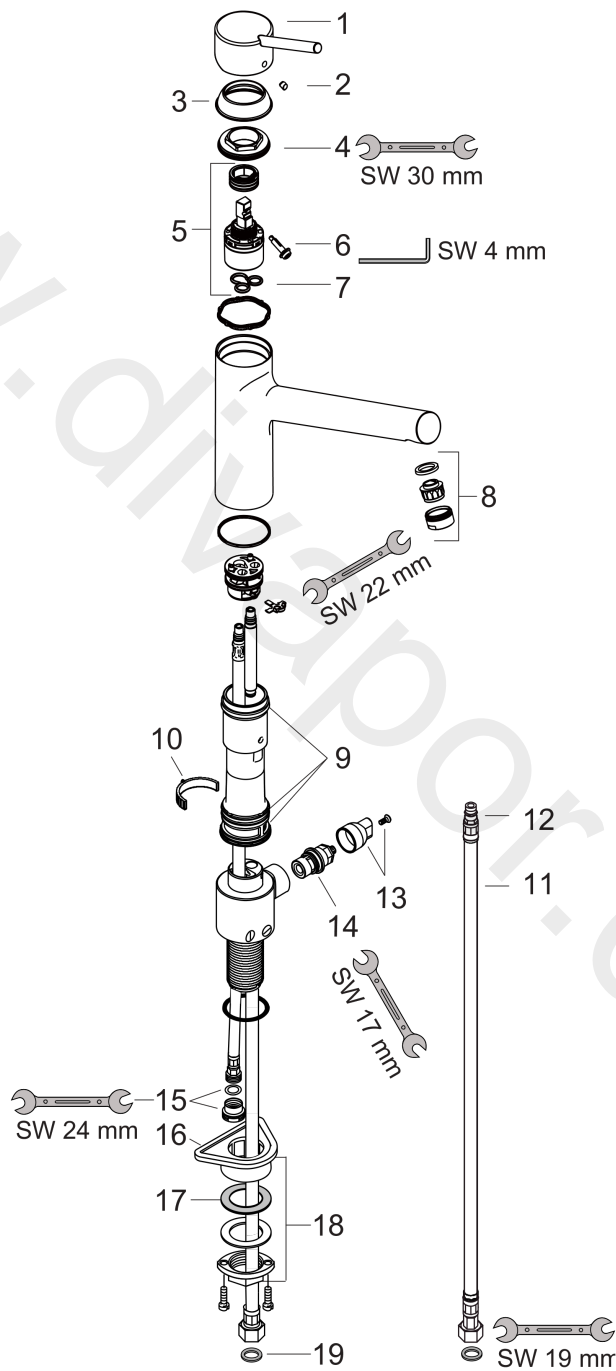

**Talis S**  
**Single lever kitchen mixer with device shut-off valve**  
 Surfaces: Article Number: **32855000**

**Exploded Drawing**

Year of production: **10/10 - 04/15**

**Talis S**  
**Single lever kitchen mixer with device shut-off valve**  
 Surfaces: Article Number: **32855000**

## Spare part list

Year of production: **10/10 - 04/15**

Pos.	Description	Article Number	Price	PU
1	handle	32892000	£ 51,00	1
2	screw cover	96338000	£ 3,30	1
3	flange	97995000	£ 20,50	1
4	nut	97996000	£ 35,00	1
5	cartridge, assy	92730000	£ 35,00	1
6	locking screw for handle	95140000	£ 6,10	1
7	seal	95008000	£ 9,00	1
8	aerator M24x1 (25 l/min)	95820000	£ 35,00	1
9	sealing set	98702000	£ 9,00	1
10	locating ring	92211000	£ 9,00	1
11	connection hose 900 mm M8x0,75 G3/8	96316000	£ 43,00	1
12	O-ring 7x1,5	98422000	£ 3,30	1
13	turning handle	97213000	£ 51,00	1
14	shut off unit	94849000	£ 51,00	1
15	reduction coupling	92844000	£ 16,10	1
16	support	97523000	£ 6,10	1
17	lever collar	97548000	£ 3,30	1
18	fixing set (Ø 34)	95049000	£ 16,10	1
19	sealing set	95581000	£ 6,10	1