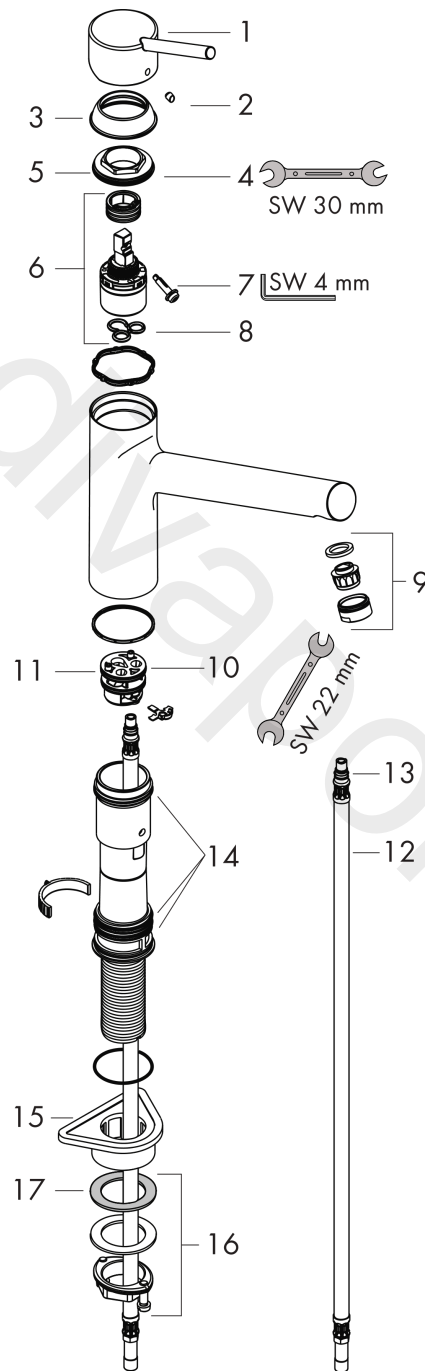

**Talis M52**  
**Single lever kitchen mixer 170, 1jet**  
 Surfaces: Article Number: **32851000**

**Exploded Drawing**

Year of production: **07/08 - 09/10**

**Talis M52****Single lever kitchen mixer 170, 1jet**Surfaces: Article Number: **32851000****Spare part list**Year of production: **07/08 - 09/10**