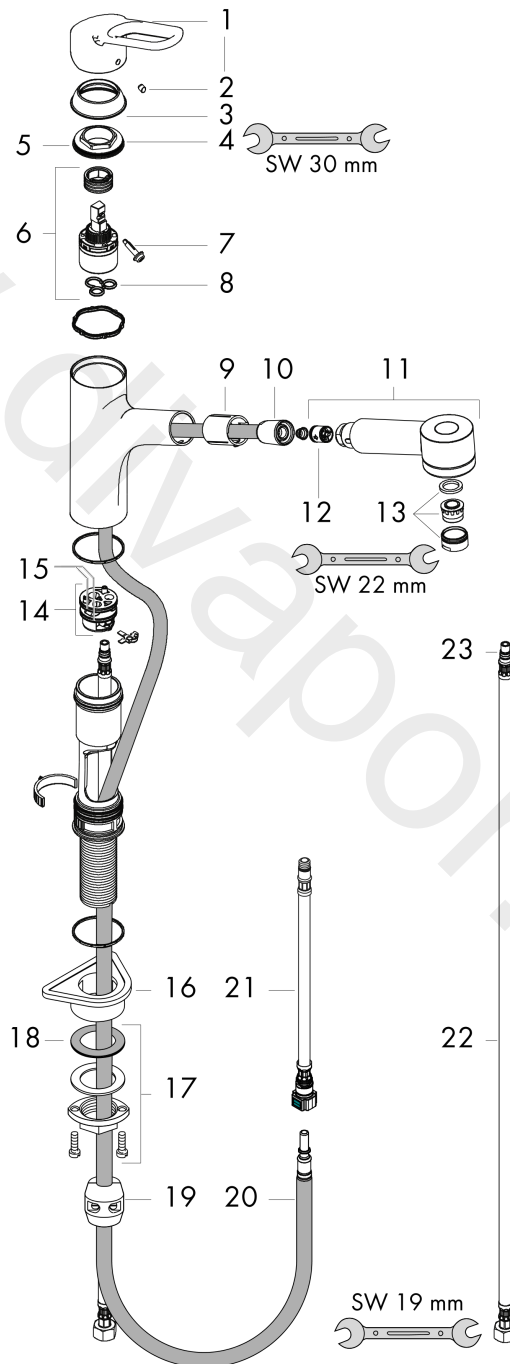

Status
Status Kitchen Mixer 2 jet with pull-out spray
 Surfaces: Article Number: **32850000**

Exploded Drawing

Year of production: **11/09 - 12/17**

Status**Status Kitchen Mixer 2 jet with pull-out spray**Surfaces: Article Number: **32850000****Spare part list**Year of production: **11/09 - 12/17**

Pos.	Description	Article Number	Price	PU
1	handle	32893000	£ 64,00	1
2	screw cover	96338000	£ 3,30	1
3	flange	97995000	£ 20,50	1
4	nut	97996000	£ 35,00	1
5	O-ring 41x2	98212000	£ 3,30	1
6	cartridge, assy	92730000	£ 35,00	1
7	locking screw for handle	95140000	£ 6,10	1
8	seal	95008000	£ 9,00	1
9	insert for spout	92339000	£ 6,10	1
10	nut	92757000	£ 16,10	1
11	handspray	97999000	£ 137,00	1
12	set of non return valves DW 15	94074000	£ 16,10	1
13	aerator M24x1 (15 l/min)	13913000	£ 14,00	1
14	adapter for cartridge	95911000	£ 20,50	1
15	O-Ring 30x2	98186000	£ 3,30	1
16	support	97523000	£ 6,10	1
17	fixing set (Ø 34)	95049000	£ 16,10	1
18	lever collar	97548000	£ 3,30	1
19	weight	98551000	£ 20,50	1
20	hose 1,25 m	95506000	£ 79,00	1
21	connection hose 600 mm	92264000	£ 43,00	1
22	connection hose 900 mm M8x0,75 G3/8	96316XXX	> £ 43,00	-
23	O-ring 7x1,5	98422000	£ 3,30	1