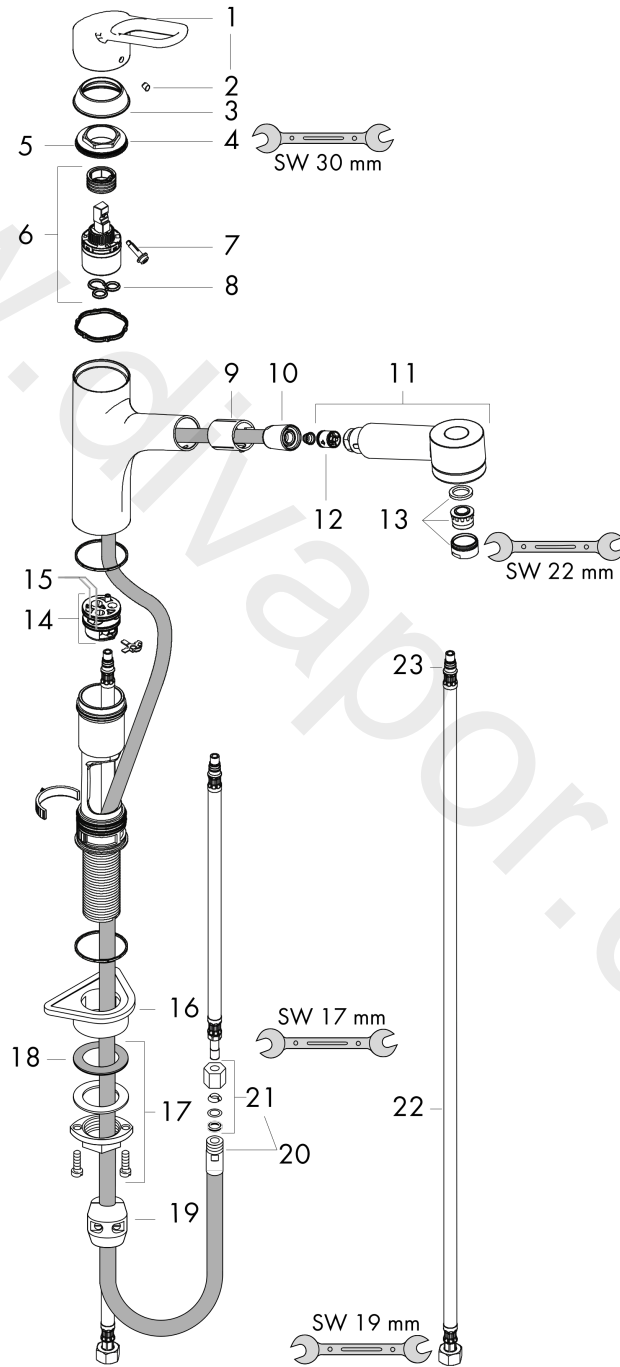

Status  
**Status Kitchen Mixer 2 jet with pull-out spray**  
 Surfaces: Article Number: **32850000**

Exploded Drawing

Year of production: 10/06 - 10/09

**Status****Status Kitchen Mixer 2 jet with pull-out spray**Surfaces: Article Number: **32850000****Spare part list**Year of production: **10/06 - 10/09**

Pos.	Description	Article Number	Price	PU
1	handle	32893000	£ 64,00	1
2	screw cover	96338000	£ 3,30	1
3	flange	97995000	£ 20,50	1
4	nut	97996000	£ 35,00	1
5	O-ring 41x2	98212000	£ 3,30	1
6	cartridge, assy	92730000	£ 35,00	1
7	locking screw for handle	96059000	£ 9,00	1
8	seal	95008000	£ 9,00	1
9	insert for spout	92339000	£ 6,10	1
10	nut	92757000	£ 16,10	1
11	handspray	97999000	£ 137,00	1
12	set of non return valves DW 15	94074000	£ 16,10	1
13	aerator M24x1 (15 l/min)	13913000	£ 14,00	1
14	adapter for cartridge	95911000	£ 20,50	1
15	O-Ring 30x2	98186000	£ 3,30	1
16	support	97523000	£ 6,10	1
17	fixing set (Ø 34)	95049000	£ 16,10	1
18	lever collar	97548000	£ 3,30	1
19	weight	98551000	£ 20,50	1
20	hose 1,25 m	95048000	£ 79,00	1
21	squeezing connection	96099000	£ 9,00	1
22	connection hose 600 mm M8x0,75 G3/8	96556000	£ 25,00	1
23	O-ring 7x1,5	98422000	£ 3,30	1