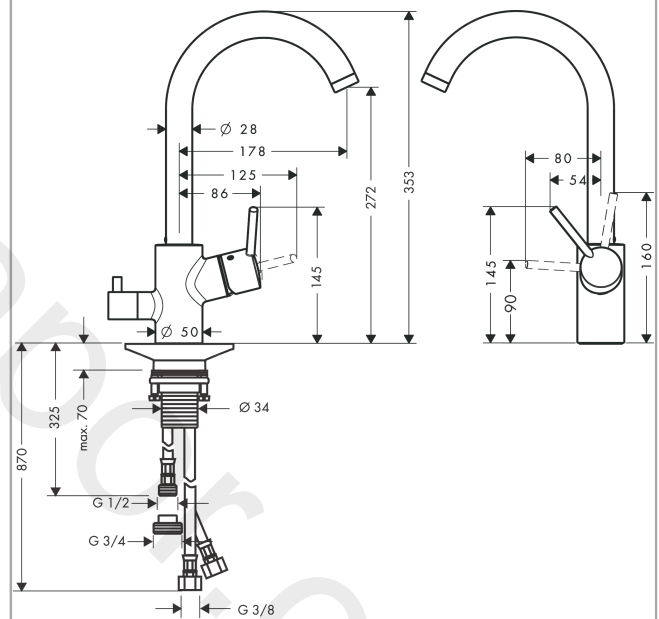

Talis M52

Single lever kitchen mixer 270, device shut-off valve, 1jet, DZR

Finish: **Chrome** Article Number: **32846000**

Description

product features

- ComfortZone 270
- swivel range adjustable in 3 steps 110°, 150° or 360°
- normal spray
- with integrated shut-off valve
- connection dimension: DN15
- maximum flow rate at 3 bar: 10 l/min
- ceramic cartridge
- connection type: G 3/4 connections
- temperature limitation adjustable
- suitable for continuous flow water heaters

Technology

Certificates / Sustainability

Product image

Scale drawing

Flowchart

Talis M52

Single lever kitchen mixer 270, device shut-off valve, 1jet, DZR

Finish: **Chrome** Article Number: **32846000**

Exploded Drawing

Year of production: >04/20

Talis M52

Single lever kitchen mixer 270, device shut-off valve, 1jet, DZR

Finish: **Chrome** Article Number: **32846000**

Spare part list

Year of production: >04/20

Pos.	Description	Article Number	Price	PU
1	handle	95560000	£ 64,00	1
2	screw cover	96338000	£ 3,30	1
3	flange	95498000	£ 9,00	1
4	nut	97209000	£ 16,10	1
5	cartridge, assy	92730000	£ 35,00	1
6	locking screw for handle	95140000	£ 6,10	1
7	seal	95008000	£ 9,00	1
8	spout cpl.	95559000	£ 110,00	1
9	aerator M24x1 (15 l/min)	97691000	£ 51,00	1
10	set of locating rings (110° / 150°)	98486000	£ 16,10	1
11	sealing set	92646000	£ 20,50	1
12	O-Ring 14x2,5	98189000	£ 3,30	1
13	axialring	97558000	£ 3,30	1
14	screw	97662000	£ 9,00	1
15	connection hose 900 mm M8x0,75 G3/8	96316000	£ 43,00	1
16	O-ring 7x1,5	98422000	£ 3,30	1
17	shut off unit right closing	98817000	£ 35,00	1
18	handle	95629000	£ 43,00	1
19	handle fixing set	98932000	£ 16,10	1
20	support	97523000	£ 6,10	1
21	fixing set (Ø 34)	95049000	£ 16,10	1
22	lever collar	97548000	£ 3,30	1
23	reduction coupling	92844000	£ 16,10	1
a	Grease	90920000	£ 16,10	1
b	set of locating rings (60° / 80°)	92259000	£ 20,50	1