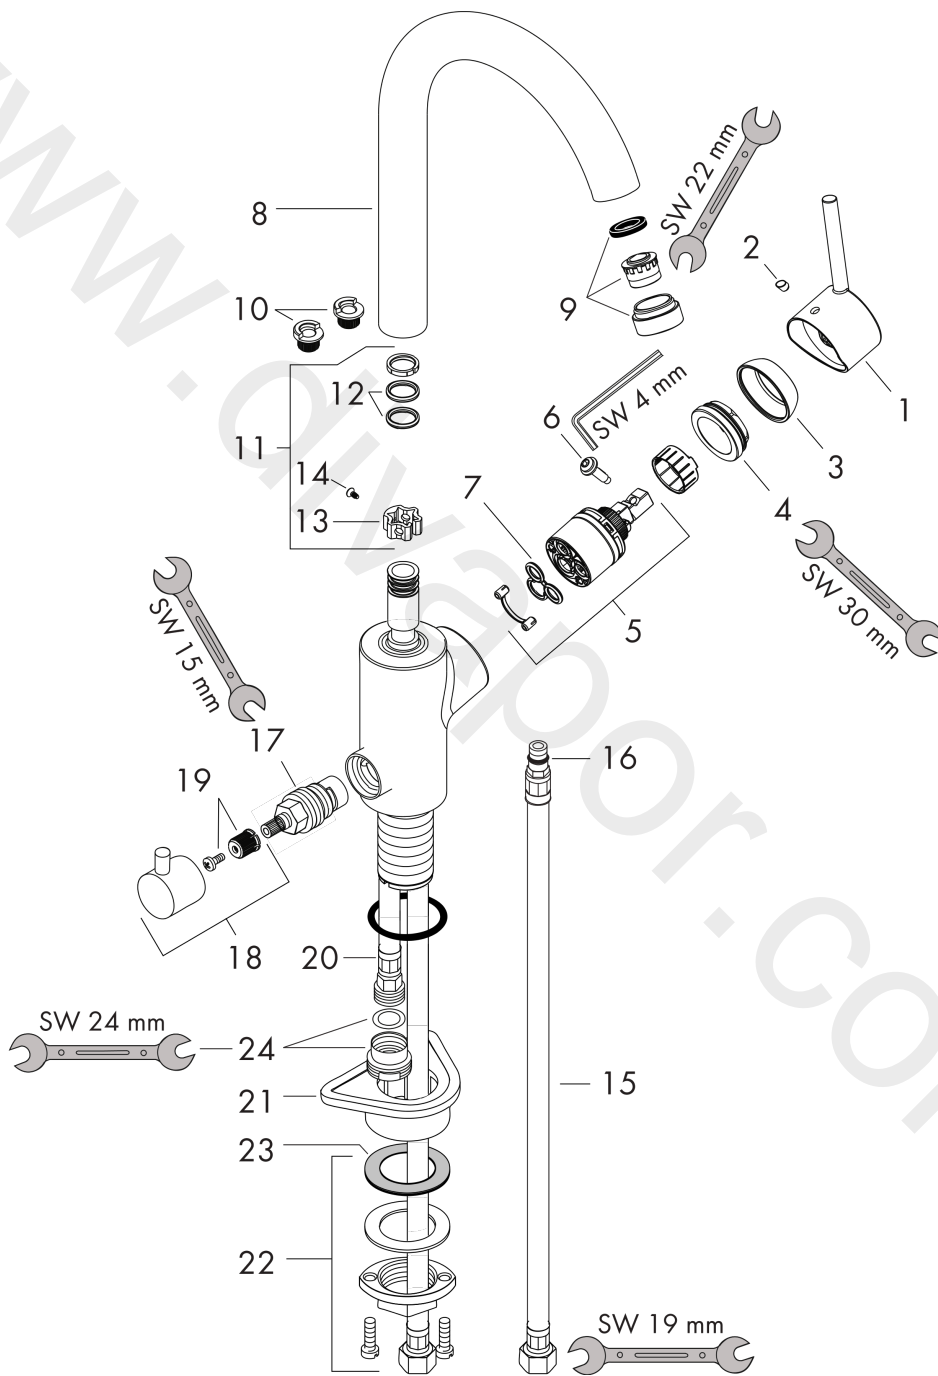

Talis M52

Single lever kitchen mixer 270, device shut-off valve, 1jet, DZR

Finish: **Chrome** Article Number: **32846000**

Description

product features

- ComfortZone 270
- swivel range adjustable in 3 steps 110°, 150° or 360°
- normal spray
- with integrated shut-off valve
- connection dimension: DN15
- maximum flow rate at 3 bar: 10 l/min
- ceramic cartridge
- connection type: G 3/4 connections
- temperature limitation adjustable
- suitable for continuous flow water heaters

Technology

Certificates / Sustainability

Product image

Scale drawing

Flowchart

Talis M52

Single lever kitchen mixer 270, device shut-off valve, 1jet, DZR

Finish: **Chrome** Article Number: **32846000**

Exploded Drawing

Year of production: >04/20

Talis M52

Single lever kitchen mixer 270, device shut-off valve, 1jet, DZR

Finish: **Chrome** Article Number: **32846000**

Spare part list

Year of production: >04/20

Pos.	Description	Article Number	Price	PU
1	handle	95560000	£ 64,00	1
2	screw cover	96338000	£ 3,30	1
3	flange	95498000	£ 9,00	1
4	nut	97209000	£ 16,10	1
5	cartridge, assy	92730000	£ 35,00	1
6	locking screw for handle	95140000	£ 6,10	1
7	seal	95008000	£ 9,00	1
8	spout cpl.	95559000	£ 110,00	1
9	aerator M24x1 (15 l/min)	97691000	£ 51,00	1
10	set of locating rings (110° / 150°)	98486000	£ 16,10	1
11	sealing set	92646000	£ 20,50	1
12	O-Ring 14x2,5	98189000	£ 3,30	1
13	axialring	97558000	£ 3,30	1
14	screw	97662000	£ 9,00	1
15	connection hose 900 mm M8x0,75 G3/8	96316000	£ 43,00	1
16	O-ring 7x1,5	98422000	£ 3,30	1
17	shut off unit right closing	98817000	£ 35,00	1
18	handle	95629000	£ 43,00	1
19	handle fixing set	98932000	£ 16,10	1
20	support	97523000	£ 6,10	1
21	fixing set (Ø 34)	95049000	£ 16,10	1
22	lever collar	97548000	£ 3,30	1
23	reduction coupling	92844000	£ 16,10	1
a	Grease	90920000	£ 16,10	1
b	set of locating rings (60° / 80°)	92259000	£ 20,50	1