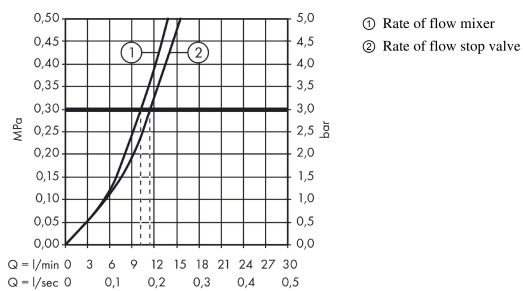

Talis M52

Single lever kitchen mixer 270, device shut-off valve, 1jet, DZR

Finish: **Chrome** Article Number: **32846000**

Description

product features

- ComfortZone 270
- swivel range adjustable in 3 steps 110°, 150° or 360°
- normal spray
- with integrated shut-off valve
- connection dimension: DN15
- maximum flow rate at 3 bar: 10 l/min
- ceramic cartridge
- connection type: G 3/4 connections
- temperature limitation adjustable
- suitable for continuous flow water heaters

Technology

Certificates / Sustainability

Product image

Scale drawing

Flowchart

Talis M52

Single lever kitchen mixer 270, device shut-off valve, 1jet, DZR

Finish: **Chrome** Article Number: **32846000**

Exploded Drawing

Year of production: >04/20

Talis M52

Single lever kitchen mixer 270, device shut-off valve, 1jet, DZR

Finish: **Chrome** Article Number: **32846000**

Spare part list

Year of production: >04/20