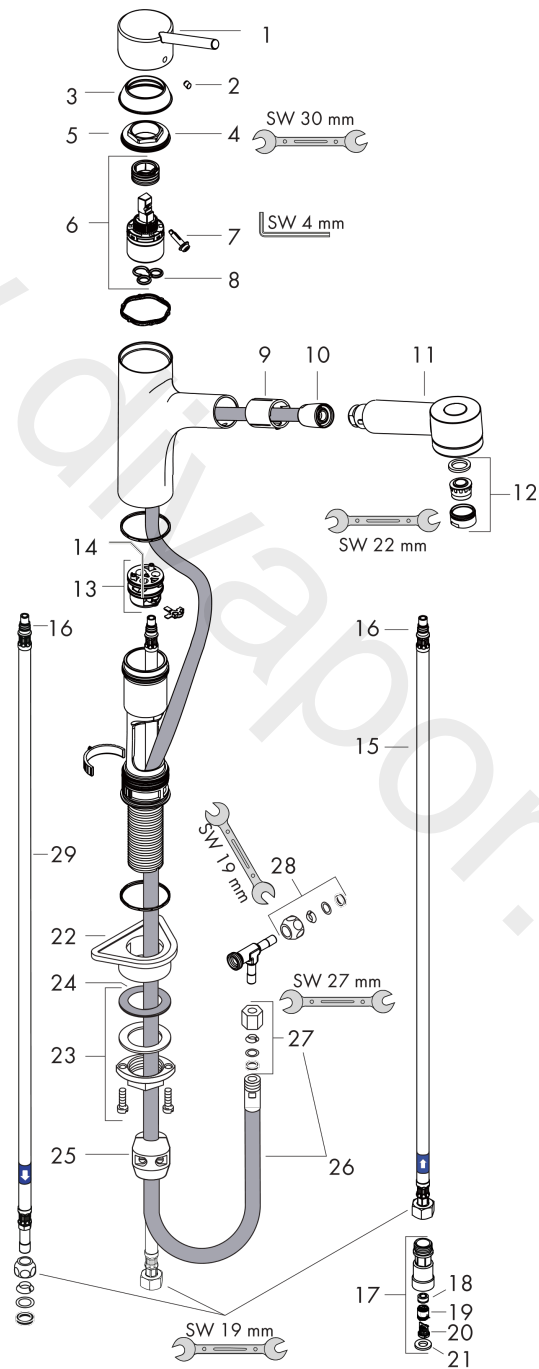

Finish: **Chrome** Article Number: **32842000**

Exploded Drawing

Year of production: >02/17

Talis M52**Single lever kitchen mixer 170, LowPressure/vented hot water cylinders, pull-out spray, 2jet**Finish: **Chrome** Article Number: **32842000****Spare part list**

Year of production: >02/17

Pos.	Description	Article Number	Price	PU
1	handle	32892000	£ 51,00	1
2	screw cover	96338000	£ 3,30	1
3	flange	97995000	£ 20,50	1
4	nut	97996000	£ 35,00	1
5	O-ring 41x2	98212000	£ 3,30	1
6	cartridge, assy	92730000	£ 35,00	1
7	locking screw for handle	95140000	£ 6,10	1
8	seal	95008000	£ 9,00	1
9	insert for spout	92339000	£ 6,10	1
10	nut	92757000	£ 16,10	1
11	handspray	98719000	£ 137,00	1
12	spray former	94033000	£ 9,00	1
13	adapter for cartridge	95911000	£ 20,50	1
14	O-Ring 30x2	98186000	£ 3,30	1
15	connection hose 900 mm M8x0,75 G3/8	96316000	£ 43,00	1
16	O-ring 7x1,5	98422000	£ 3,30	1
17	back flow preventor cartridge	95051000	£ 64,00	1
18	flow limiter / non return valve	95363000	£ 35,00	1
19	non return valve DW 10	96456000	£ 9,00	1
20	filter	92532000	£ 9,00	1
21	seal	97761000	£ 6,10	1
22	support	97523000	£ 6,10	1
23	fixing set (Ø 34)	95049000	£ 16,10	1
24	lever collar	97548000	£ 3,30	1
25	weight	98551000	£ 20,50	1
26	metal hose	96267000	£ 64,00	1
27	squeezing connection	96099000	£ 9,00	1
28	squeezing connection	96444000	£ 9,00	1
29	connection hose 900 mm M8x0,75 8 mm	95693000	£ 35,00	1