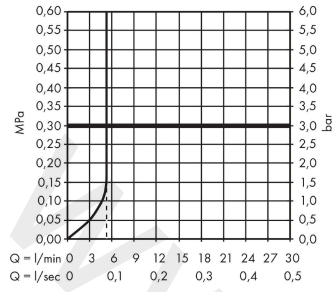

Talis M52

Single lever kitchen mixer 170, LowPressure/vented hot water cylinders, pull-out spray, 2jet

Finish: **Chrome** Article Number: **32842000**

Flowchart