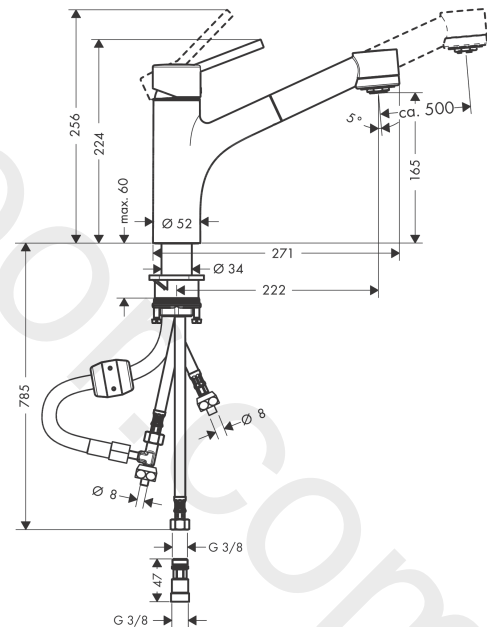

Scale drawing