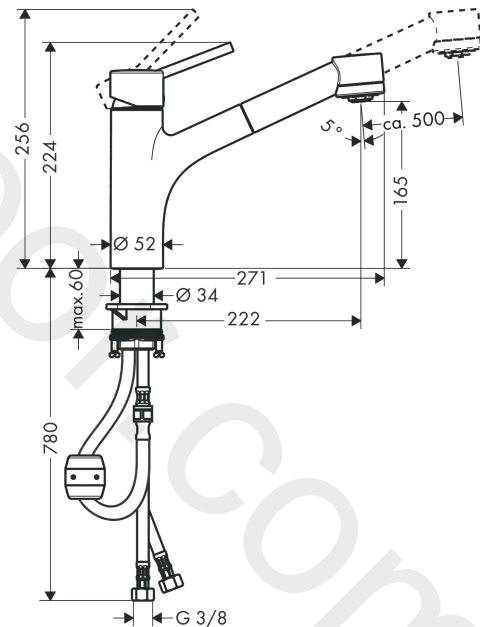

Scale drawing