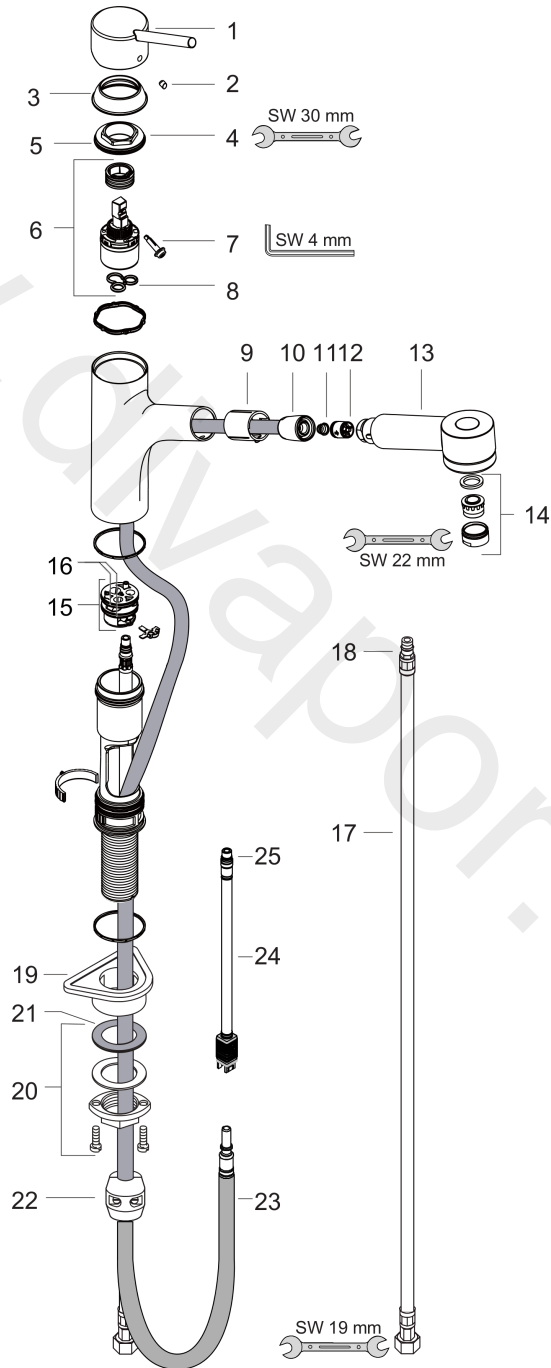

### Product image

### Scale drawing

**Talis M52**  
**Single lever kitchen mixer 170, pull-out spray, 2jet**  
 Finish: **Chrome** Article Number: **32841000**

**Flowchart**

**Talis M52**  
**Single lever kitchen mixer 170, pull-out spray, 2jet**  
 Finish: **Chrome** Article Number: **32841000**

**Exploded Drawing**

Year of production: >05/20

**Talis M52****Single lever kitchen mixer 170, pull-out spray, 2jet**Finish: **Chrome** Article Number: **32841000****Spare part list**

Year of production: &gt;05/20

Pos.	Description	Article Number	Price	PU
1	handle	32892000	£ 51,00	1
2	screw cover	96338000	£ 3,30	1
3	flange	97995000	£ 20,50	1
4	nut	97996000	£ 35,00	1
5	O-ring 41x2	98212000	£ 3,30	1
6	cartridge, assy	92730000	£ 35,00	1
7	locking screw for handle	95140000	£ 6,10	1
8	seal	95008000	£ 9,00	1
9	insert for spout	92339000	£ 6,10	1
10	nut	92757000	£ 16,10	1
11	filter	97735000	£ 3,30	1
12	set of non return valves DW 15	94074000	£ 16,10	1
13	handspray	97999000	£ 137,00	1
14	aerator M24x1 (15 l/min)	13913000	£ 14,00	1
15	adapter for cartridge	95911000	£ 20,50	1
16	O-Ring 30x2	98186000	£ 3,30	1
17	connection hose 900 mm M8x0,75 G3/8	96316000	£ 43,00	1
18	O-ring 8x1,75	97827000	£ 3,30	1
19	support	97523000	£ 6,10	1
20	fixing set (Ø 34)	95049000	£ 16,10	1
21	lever collar	97548000	£ 3,30	1
22	weight	98551000	£ 20,50	1
23	hose 1,25 m	95506000	£ 79,00	1
24	connection hose 600 mm	92264000	£ 43,00	1
25	O-ring 7x1,5	98422000	£ 3,30	1