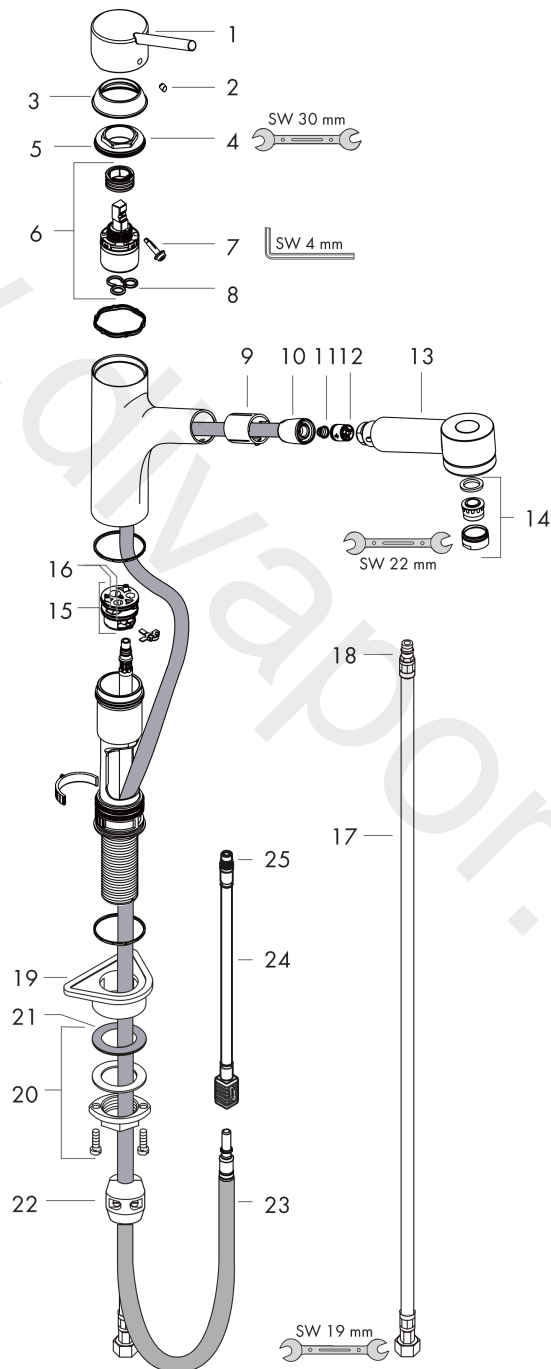

Talis M52
Single lever kitchen mixer 170, pull-out spray, 2jet
 Surfaces: Article Number: **32841000**

Exploded Drawing

Year of production: **11/18 - 04/20**

Talis M52**Single lever kitchen mixer 170, pull-out spray, 2jet**Surfaces: Article Number: **32841000****Spare part list**Year of production: **11/18 - 04/20**

Pos.	Description	Article Number	Price	PU
1	handle	32892000	£ 51,00	1
2	screw cover	96338000	£ 3,30	1
3	flange	97995000	£ 20,50	1
4	nut	97996000	£ 35,00	1
5	O-ring 41x2	98212000	£ 3,30	1
6	cartridge, assy	92730000	£ 35,00	1
7	locking screw for handle	95140000	£ 6,10	1
8	seal	95008000	£ 9,00	1
9	insert for spout	92339000	£ 6,10	1
10	nut	92757000	£ 16,10	1
11	filter	97735000	£ 3,30	1
12	set of non return valves DW 15	94074000	£ 16,10	1
13	handspray	97999000	£ 137,00	1
14	aerator M24x1 (25 l/min)	13914000	£ 19,50	1
15	adapter for cartridge	95911000	£ 20,50	1
16	O-Ring 30x2	98186000	£ 3,30	1
17	connection hose 900 mm M8x0,75 G3/8	96316000	£ 43,00	1
18	O-ring 7x1,5	98422000	£ 3,30	1
19	support	97523000	£ 6,10	1
20	fixing set (Ø 34)	95049000	£ 16,10	1
21	lever collar	97548000	£ 3,30	1
22	weight	98551000	£ 20,50	1
23	hose 1,25 m	95506000	£ 79,00	1
24	connection hose 600 mm	92264000	£ 43,00	1
25	O-ring 8x1,75	97827000	£ 3,30	1