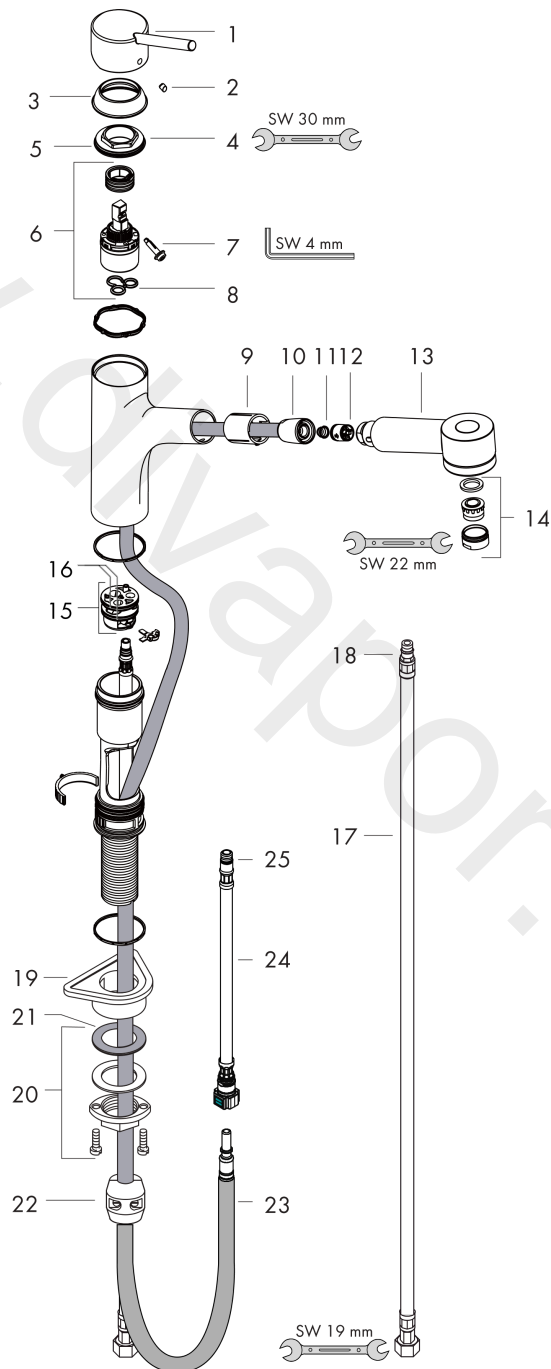

Talis M52
Single lever kitchen mixer 170, pull-out spray, 2jet
 Surfaces: Article Number: **32841000**

Exploded Drawing

Year of production: **10/10 - 10/18**

Talis M52**Single lever kitchen mixer 170, pull-out spray, 2jet**Surfaces: Article Number: **32841000****Spare part list**Year of production: **10/10 - 10/18**

Pos.	Description	Article Number	Price	PU
1	handle	32892000	£ 51,00	1
2	screw cover	96338000	£ 3,30	1
3	flange	97995000	£ 20,50	1
4	nut	97996000	£ 35,00	1
5	O-ring 41x2	98212000	£ 3,30	1
6	cartridge, assy	92730000	£ 35,00	1
7	locking screw for handle	95140000	£ 6,10	1
8	seal	95008000	£ 9,00	1
9	insert for spout	92339000	£ 6,10	1
10	nut	92757000	£ 16,10	1
11	filter	97735000	£ 3,30	1
12	set of non return valves DW 15	94074000	£ 16,10	1
13	handspray	97999000	£ 137,00	1
14	aerator M24x1 (25 l/min)	13914000	£ 19,50	1
15	adapter for cartridge	95911000	£ 20,50	1
16	O-Ring 30x2	98186000	£ 3,30	1
17	connection hose 900 mm M8x0,75 G3/8	96316000	£ 43,00	1
18	O-ring 7x1,5	98422000	£ 3,30	1
19	support	97523000	£ 6,10	1
20	fixing set (Ø 34)	95049000	£ 16,10	1
21	lever collar	97548000	£ 3,30	1
22	weight	98551000	£ 20,50	1
23	hose 1,25 m	95506000	£ 79,00	1
24	connection hose 600 mm	92264000	£ 43,00	1
25	O-ring 8x1,75	97827000	£ 3,30	1