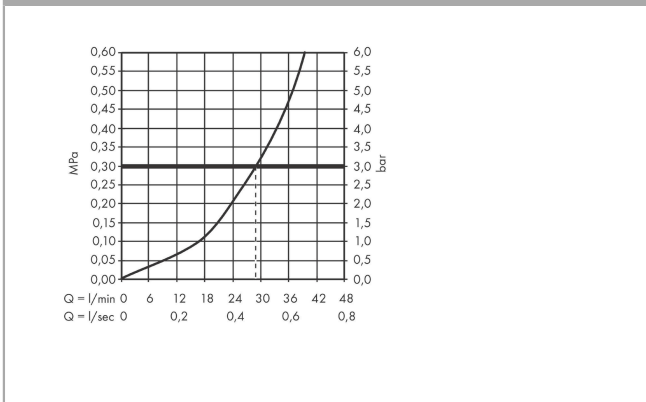

Talis S
Single lever shower mixer for concealed installation for iBox universal
 Finish: **Chrome** Article Number: **32675000**

Description

product features

- 1 function
- maximum flow rate at 3 bar: 29,3 l/min
- ceramic cartridge
- temperature limitation adjustable
- min. operating pressure: 1 bar
- max. operating pressure: 10 bar
- connection type: basic set
- WRAS 1905003

Article Details

Price excl. VAT 175,00 £

Certificates / Sustainability

Product image

Scale drawing

Flowchart

Talis S
Single lever shower mixer for concealed installation for iBox universal
 Finish: **Chrome** Article Number: **32675000**