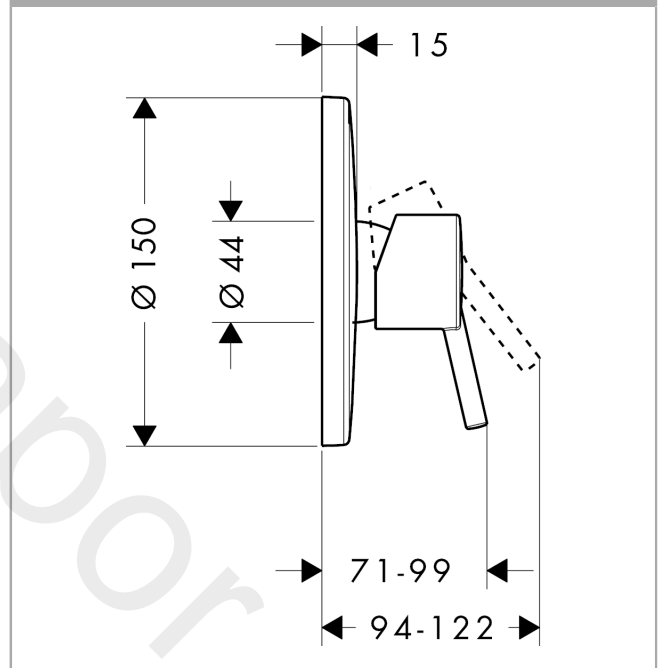

Talis S
Single lever shower mixer for concealed installation for iBox universal
 Finish: **Chrome** Article Number: **32675000**

Description

product features

- 1 function
- maximum flow rate at 3 bar: 29,3 l/min
- ceramic cartridge
- temperature limitation adjustable
- min. operating pressure: 1 bar
- max. operating pressure: 10 bar
- connection type: basic set
- WRAS 1905003

Article Details

Price excl. VAT 175,00 £

Certificates / Sustainability

Product image

Scale drawing

Flowchart

Talis S
Single lever shower mixer for concealed installation for iBox universal
 Finish: **Chrome** Article Number: **32675000**

Exploded Drawing

Year of production: >10/19

Talis S**Single lever shower mixer for concealed installation for iBox universal**Finish: **Chrome** Article Number: **32675000****Spare part list**

Year of production: >10/19

Pos.	Description	Article Number	Price	PU
1	handle	32096000	£ 51,00	1
2	screw cover	96338000	£ 3,30	1
3	escutcheon Ø 150 mm	98792000	£ 64,00	1
4	sleeve	98790000	£ 35,00	1
5	O-ring 43x3	98418000	£ 3,30	1
6	holder for escutcheon	98793000	£ 43,00	1
7	set of fixing screws	96454000	£ 9,00	1
8	nut	98796000	£ 43,00	1
9	O-ring 30x1,5	98433000	£ 3,30	1
10	O-ring 43x1,5	98148000	£ 3,30	1
11	cartridge, assy	92730000	£ 35,00	1
12	locking screw for handle	95140000	£ 6,10	1
13	seal	95008000	£ 9,00	1
14	set of screws	96525000	£ 9,00	1
15	O-ring 16x2	98133000	£ 3,30	1
16	O-Ring 22x2	98185000	£ 3,30	1
17	flow limiter (22 l/min)	95884000	£ 13,30	1
18	noise reduction	96429000	£ 6,10	1
19	extension 25 mm	13595000	£ 75,00	1
20	set of fixing screws	97747000	£ 3,30	1
21	extension 22 mm (Ø 150 mm)	13597000	£ 72,00	1
a	concealed item	01800180	£ 163,00	1
b	conversion kit to escutcheon Ø 170 mm (shower mixer)	95355000	£ 96,00	1
c	fixation set	96615000	£ 59,00	1