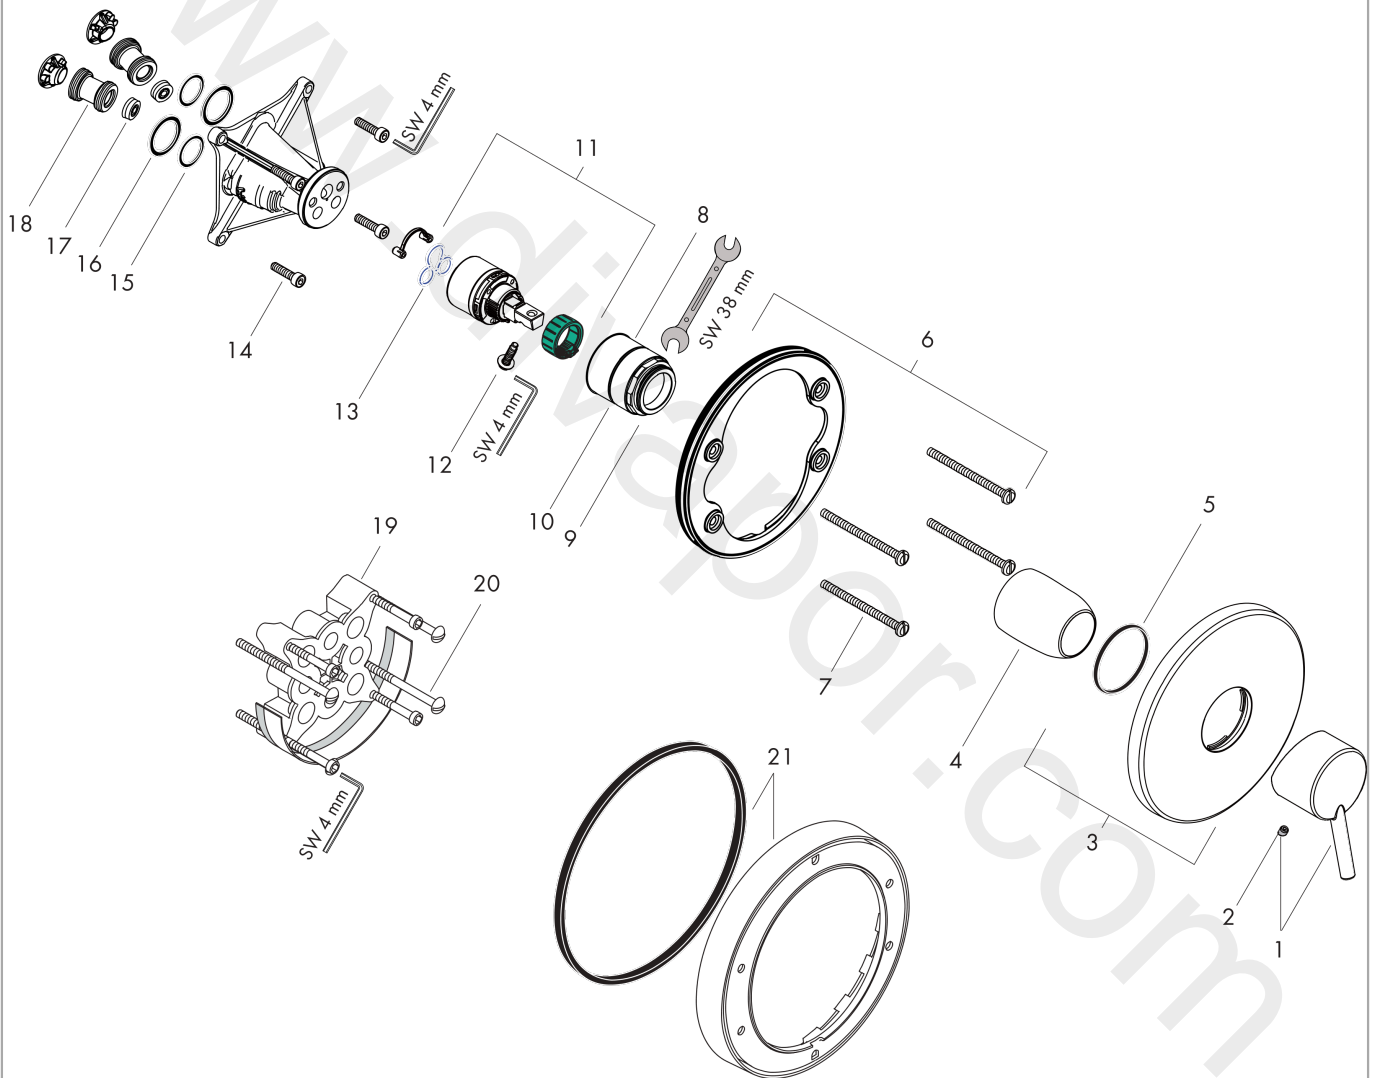

Talis S
Single lever shower mixer for concealed installation for iBox universal
 Finish: **Chrome** Article Number: **32675000**

Description

product features

- 1 function
- maximum flow rate at 3 bar: 29,3 l/min
- ceramic cartridge
- temperature limitation adjustable
- min. operating pressure: 1 bar
- max. operating pressure: 10 bar
- connection type: basic set
- WRAS 1905003

Article Details

Price excl. VAT 175,00 £

Certificates / Sustainability

Product image

Scale drawing

Flowchart

Talis S
Single lever shower mixer for concealed installation for iBox universal
 Finish: **Chrome** Article Number: **32675000**

Exploded Drawing

Year of production: >10/19

Talis S**Single lever shower mixer for concealed installation for iBox universal**Finish: **Chrome** Article Number: **32675000****Spare part list**

Year of production: >10/19

Pos.	Description	Article Number	Price	PU
1	handle	32096000	£ 51,00	1
2	screw cover	96338000	£ 3,30	1
3	escutcheon Ø 150 mm	98792000	£ 64,00	1
4	sleeve	98790000	£ 35,00	1
5	O-ring 43x3	98418000	£ 3,30	1
6	holder for escutcheon	98793000	£ 43,00	1
7	set of fixing screws	96454000	£ 9,00	1
8	nut	98796000	£ 43,00	1
9	O-ring 30x1,5	98433000	£ 3,30	1
10	O-ring 43x1,5	98148000	£ 3,30	1
11	cartridge, assy	92730000	£ 35,00	1
12	locking screw for handle	95140000	£ 6,10	1
13	seal	95008000	£ 9,00	1
14	set of screws	96525000	£ 9,00	1
15	O-ring 16x2	98133000	£ 3,30	1
16	O-Ring 22x2	98185000	£ 3,30	1
17	flow limiter (22 l/min)	95884000	£ 13,30	1
18	noise reduction	96429000	£ 6,10	1
19	extension 25 mm	13595000	£ 75,00	1
20	set of fixing screws	97747000	£ 3,30	1
21	extension 22 mm (Ø 150 mm)	13597000	£ 72,00	1
a	concealed item	01800180	£ 163,00	1
b	conversion kit to escutcheon Ø 170 mm (shower mixer)	95355000	£ 96,00	1
c	fixation set	96615000	£ 59,00	1