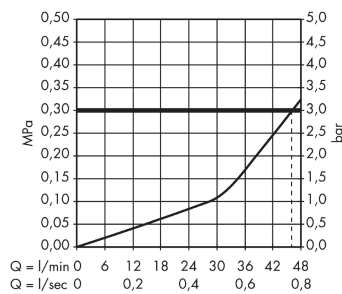

Talis

Single lever shower mixer HighFlow for concealed installation for iBox universal

Finish: **Chrome** Article Number: **32674000**

Description

product features

- 1 function
- maximum flow rate at 3 bar: 49 l/min
- ceramic cartridge (Highflow)
- temperature limitation adjustable
- connection type: basic set

Product image

Scale drawing

Flowchart

Talis

Single lever shower mixer HighFlow for concealed installation for iBox universal

Finish: **Chrome** Article Number: **32674000**

Exploded Drawing

Year of production: >02/13