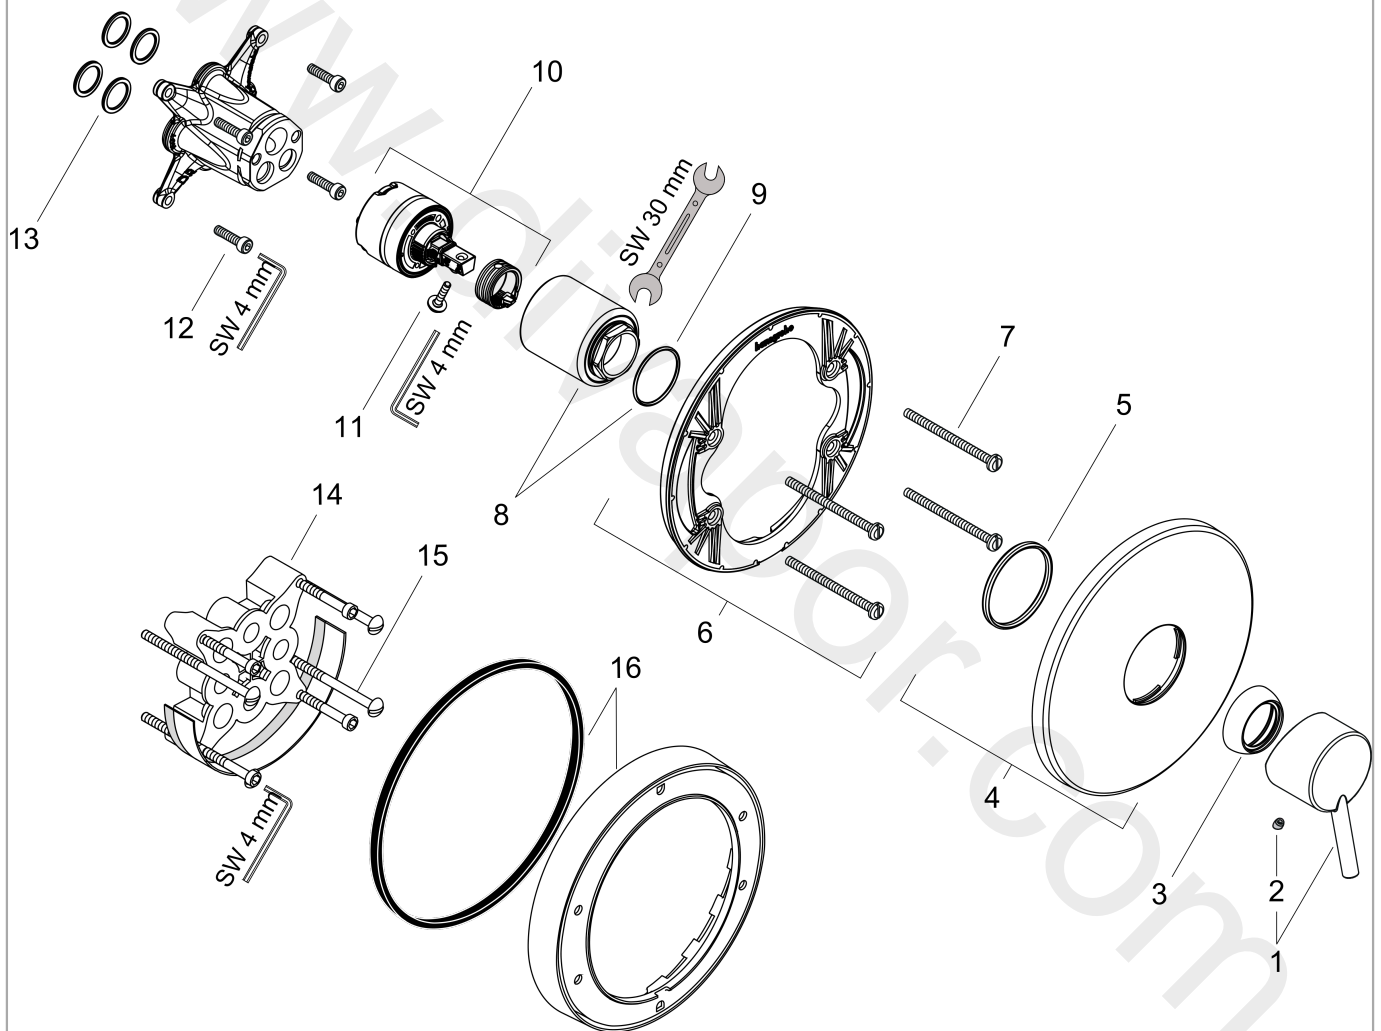

Talis

Single lever shower mixer HighFlow for concealed installation for iBox universal

Finish: **Chrome** Article Number: **32674000**

Description

product features

- 1 function
- maximum flow rate at 3 bar: 49 l/min
- ceramic cartridge (Highflow)
- temperature limitation adjustable
- connection type: basic set

Product image

Scale drawing

Flowchart

Talis

Single lever shower mixer HighFlow for concealed installation for iBox universal

Finish: **Chrome** Article Number: **32674000**

Exploded Drawing

Year of production: >02/13

Talis

Single lever shower mixer HighFlow for concealed installation for iBox universal

Finish: **Chrome** Article Number: **32674000**

Spare part list

Year of production: >02/13

Pos.	Description	Article Number	Price	PU
1	handle	32096000	£ 51,00	1
2	screw cover	96338000	£ 3,30	1
3	flange	97406000	£ 20,50	1
4	escutcheon Ø 170 mm	96452000	£ 64,00	1
5	O-Ring 48x3	95508000	£ 3,30	1
6	sub plate	96447000	£ 51,00	1
7	set of fixing screws	96454000	£ 9,00	1
8	nut	98286000	£ 79,00	1
9	O-ring 33x2	98154000	£ 3,30	1
10	cartridge, assy	98285000	£ 137,00	1
11	locking screw for handle	95140000	£ 6,10	1
12	set of screws	96525000	£ 9,00	1
13	O-ring 16x2	98133000	£ 3,30	1
14	extension 25 mm	13595000	£ 75,00	1
15	set of fixing screws	97747000	£ 3,30	1
16	extension 22 mm (Ø 170 mm)	13596000	£ 72,00	1
a	concealed item	01800180	£ 163,00	1
b	adapter for exchanged connections	93181000	£ 275,00	1