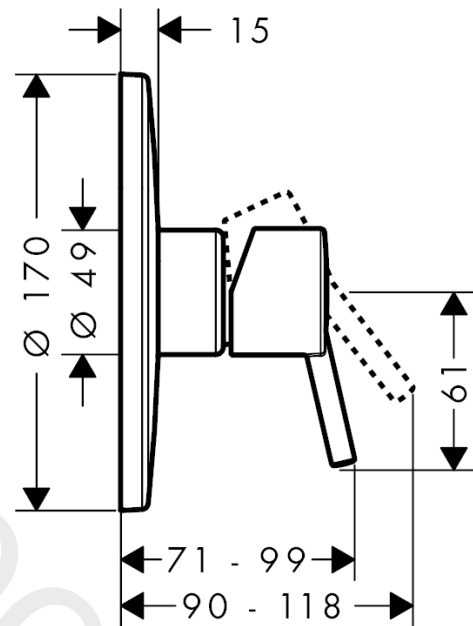

Talis

Single lever shower mixer HighFlow for concealed installation for iBox universal

Finish: **Chrome** Article Number: **32674000**

Description

product features

- 1 function
- maximum flow rate at 3 bar: 49 l/min
- ceramic cartridge (Highflow)
- temperature limitation adjustable
- connection type: basic set

Product image

Scale drawing

Flowchart

Talis

Single lever shower mixer HighFlow for concealed installation for iBox universal

Finish: **Chrome** Article Number: **32674000**

Exploded Drawing

Year of production: >02/13

Talis

Single lever shower mixer HighFlow for concealed installation for iBox universal

Finish: **Chrome** Article Number: **32674000**

Spare part list

Year of production: >02/13

Pos.	Description	Article Number	Price	PU
1	handle	32096000	£ 51,00	1
2	screw cover	96338000	£ 3,30	1
3	flange	97406000	£ 20,50	1
4	escutcheon Ø 170 mm	96452000	£ 64,00	1
5	O-Ring 48x3	95508000	£ 3,30	1
6	sub plate	96447000	£ 51,00	1
7	set of fixing screws	96454000	£ 9,00	1
8	nut	98286000	£ 79,00	1
9	O-ring 33x2	98154000	£ 3,30	1
10	cartridge, assy	98285000	£ 137,00	1
11	locking screw for handle	95140000	£ 6,10	1
12	set of screws	96525000	£ 9,00	1
13	O-ring 16x2	98133000	£ 3,30	1
14	extension 25 mm	13595000	£ 75,00	1
15	set of fixing screws	97747000	£ 3,30	1
16	extension 22 mm (Ø 170 mm)	13596000	£ 72,00	1
a	concealed item	01800180	£ 163,00	1
b	adapter for exchanged connections	93181000	£ 275,00	1