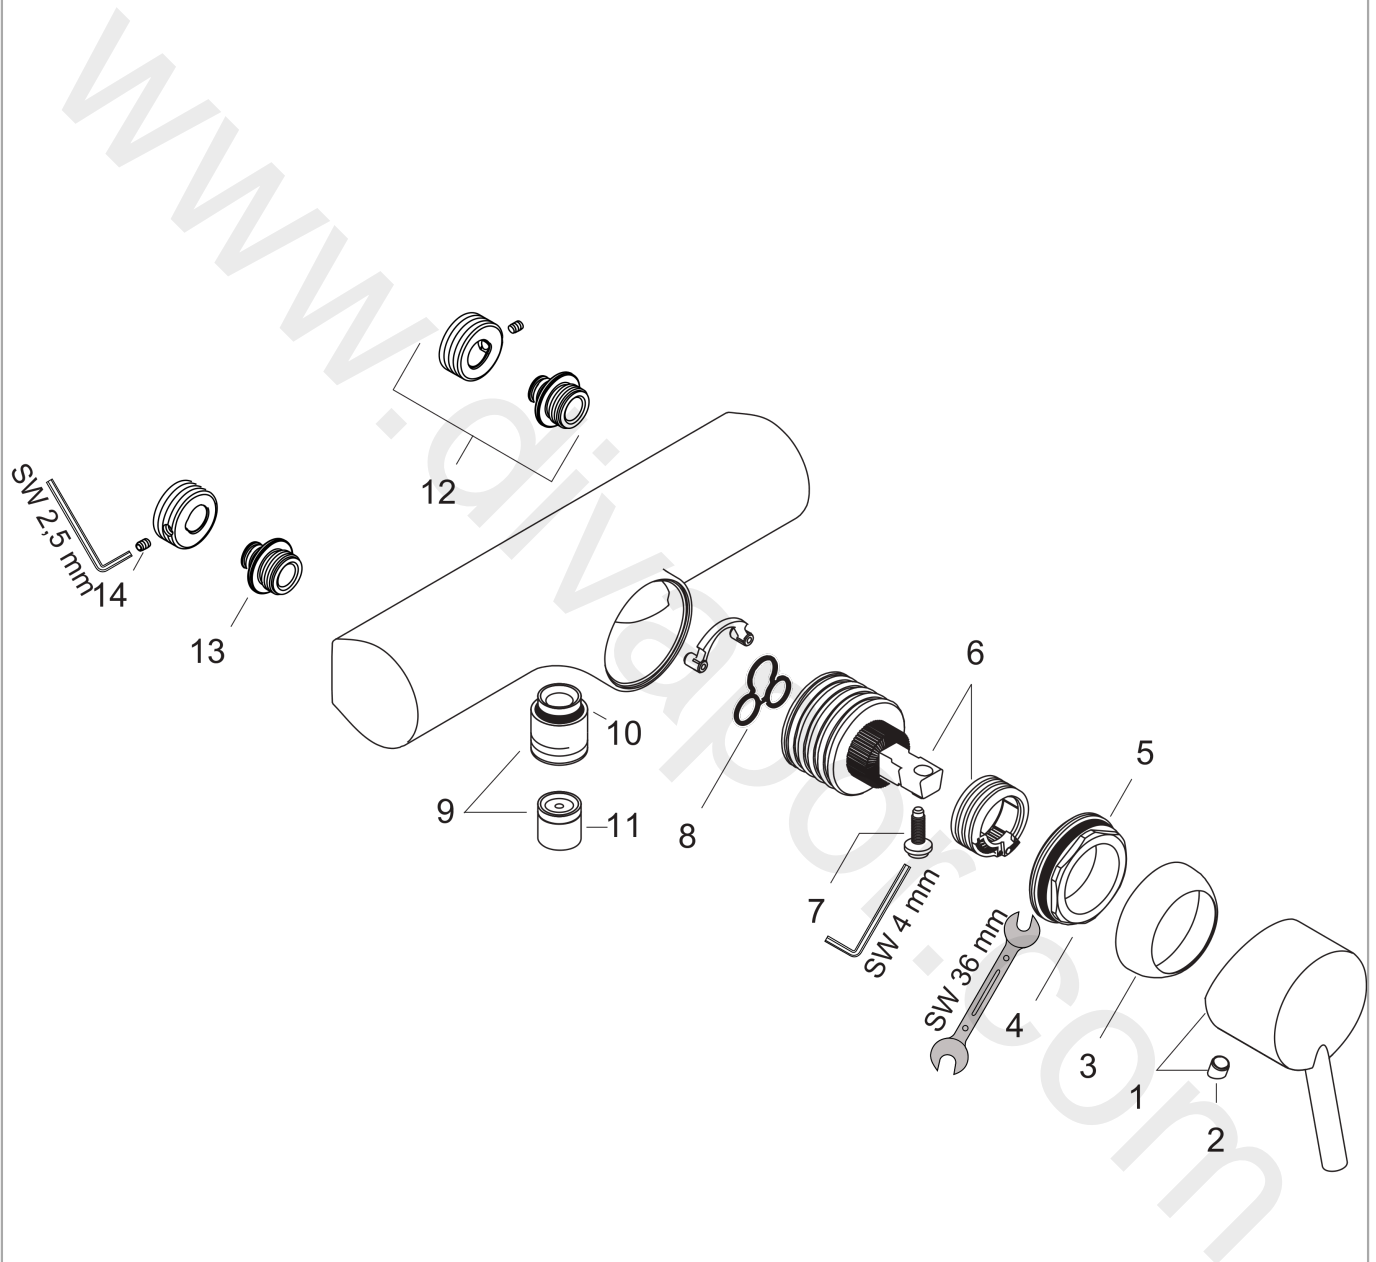

**Talis S**  
**Single Lever Shower Mixer DN15 for exposed fitting Switzerland**  
 Surfaces: Article Number: **32673000**

**Exploded Drawing**

Year of production: **05/09 - 03/18**

**Talis S**  
**Single Lever Shower Mixer DN15 for exposed fitting Switzerland**  
 Surfaces: Article Number: **32673000**

## Spare part list

Year of production: **05/09 - 03/18**

Pos.	Description	Article Number	Price	PU
1	handle	32092000	£ 64,00	1
2	screw cover	96338000	£ 3,30	1
3	flange	96656000	£ 6,10	1
4	nut	96690000	£ 13,30	1
5	O-ring 36x2	98156000	£ 3,30	1
6	cartridge, assy	92730000	£ 35,00	1
7	locking screw for handle	95140000	£ 6,10	1
8	seal	95008000	£ 9,00	1
9	Hose Connection	96044000	£ 25,00	1
10	O-ring 14x2	98129000	£ 3,30	1
11	set of non return valves DW 15	94074000	£ 16,10	1
12	connecting thread	95185000	£ 79,00	1
13	O-ring 15x2	98163000	£ 3,30	1
14	hollow set screw M5x5	98446000	£ 3,30	1