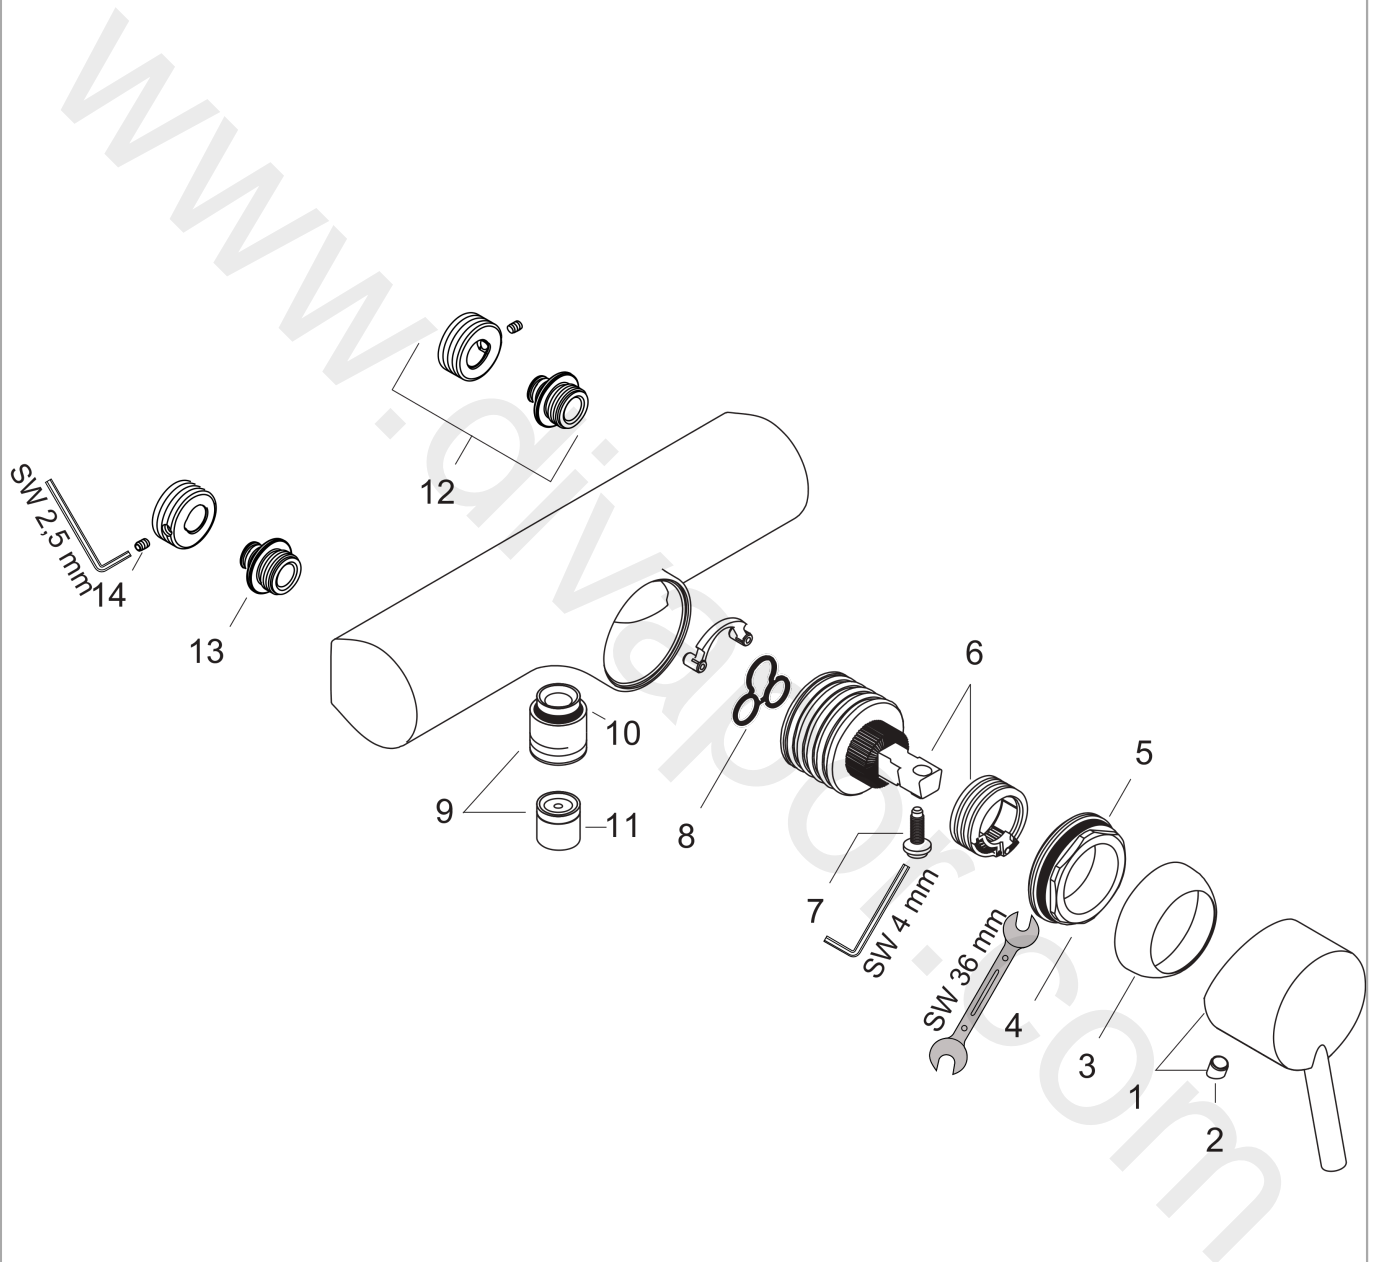

**Talis S**  
**Single Lever Shower Mixer DN15 for exposed fitting Switzerland**  
 Surfaces: Article Number: **32673000**

**Exploded Drawing**

Year of production: **11/02 - 04/09**

**Talis S**  
**Single Lever Shower Mixer DN15 for exposed fitting Switzerland**  
 Surfaces: Article Number: **32673000**

## Spare part list

Year of production: **11/02 - 04/09**

Pos.	Description	Article Number	Price	PU
1	handle	32092000	£ 64,00	1
2	screw cover	96338000	£ 3,30	1
3	flange	96656000	£ 6,10	1
4	nut	96690000	£ 13,30	1
5	O-ring 36x2	98156000	£ 3,30	1
6	cartridge, assy	92730000	£ 35,00	1
7	locking screw for handle	96059000	£ 9,00	1
8	seal	95008000	£ 9,00	1
9	Hose Connection	96044000	£ 25,00	1
10	O-ring 14x2	98129000	£ 3,30	1
11	set of non return valves DW 15	94074000	£ 16,10	1
12	connecting thread	95185000	£ 79,00	1
13	O-ring 15x2	98163000	£ 3,30	1
14	hollow set screw M5x5	98446000	£ 3,30	1