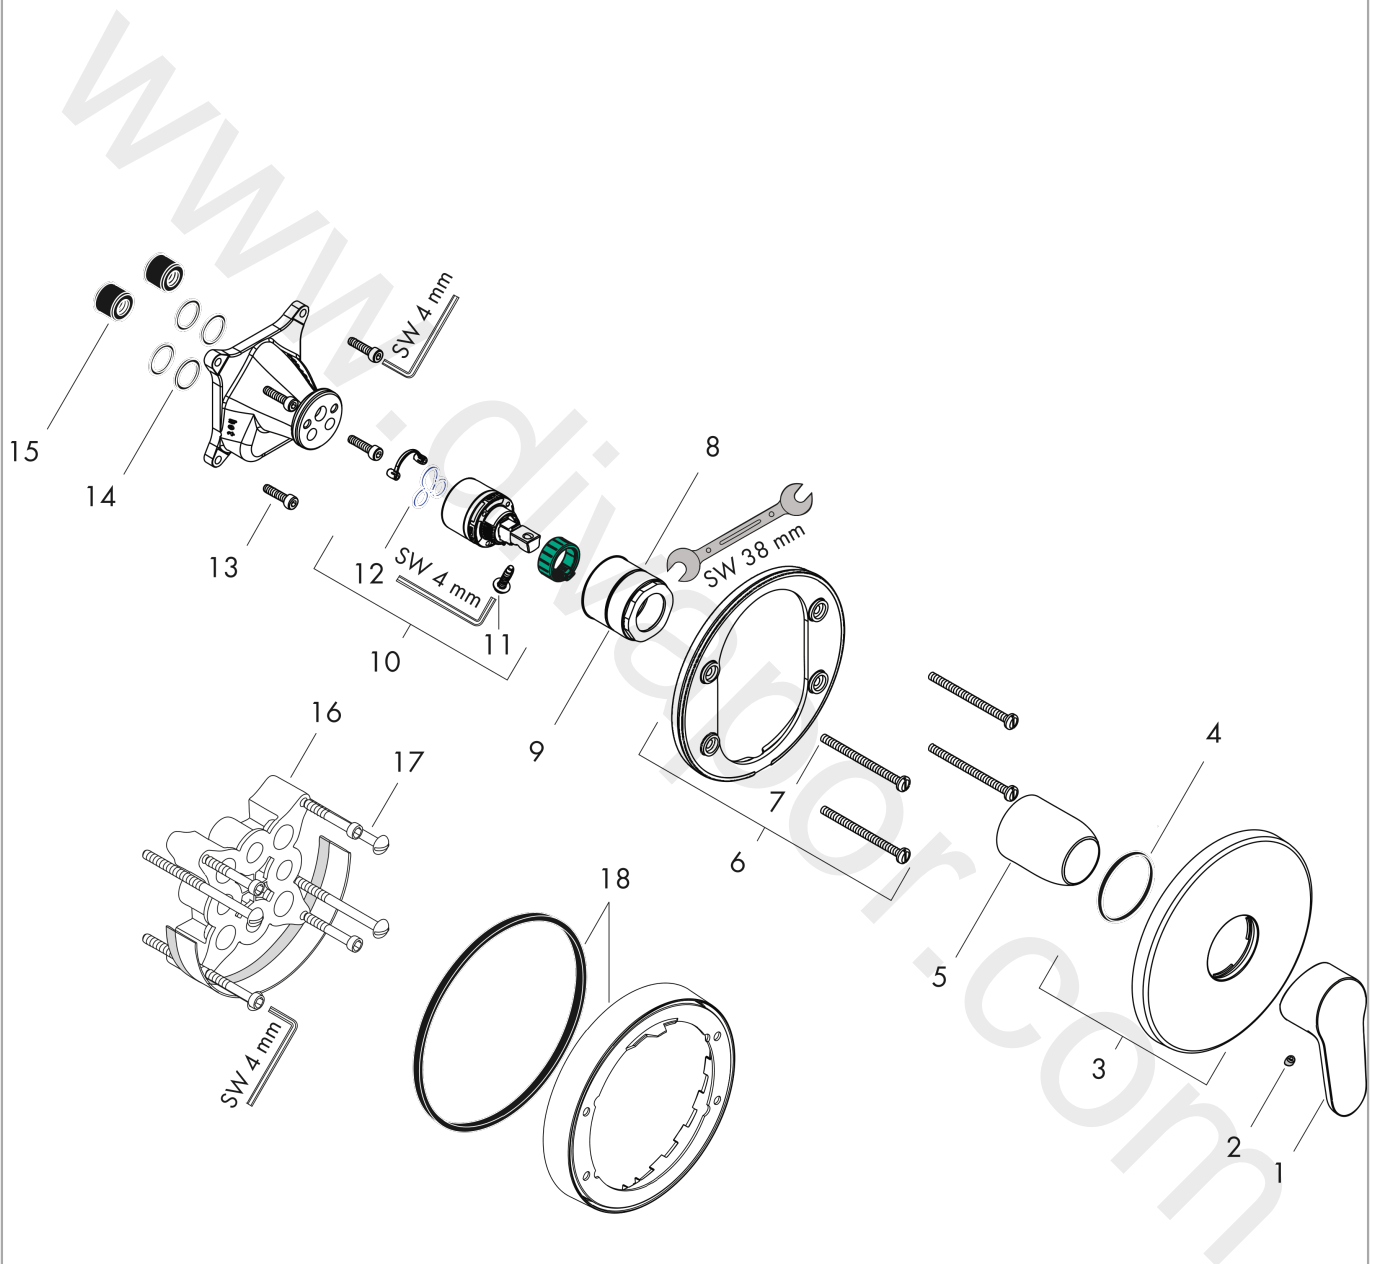

Talis Puro
Single Lever Shower Mixer for concealed installation
 Surfaces: Article Number: **32666000**

Exploded Drawing

Year of production: **07/10 - 12/16**

Talis Puro
Single Lever Shower Mixer for concealed installation
 Surfaces: Article Number: **32666000**

Spare part list

Year of production: 07/10 - 12/16

Pos.	Description	Article Number	Price	PU
1	handle	95656000	£ 51,00	1
2	screw cover	96338000	£ 3,30	1
3	escutcheon Ø 150 mm	98792000	£ 64,00	1
4	O-ring 43x3	98418000	£ 3,30	1
5	sleeve	98790000	£ 35,00	1
6	holder for escutcheon	98793000	£ 43,00	1
7	set of fixing screws	96454000	£ 9,00	1
8	nut	98796000	£ 43,00	1
9	O-ring 39x1,5	98400000	£ 3,30	1
10	cartridge, assy	92730000	£ 35,00	1
11	locking screw for handle	95140000	£ 6,10	1
12	seal	95008000	£ 9,00	1
13	set of screws	96525000	£ 9,00	1
14	O-ring 16x2	98133000	£ 3,30	1
15	noise reduction	94073000	£ 25,00	1
16	extension 25 mm	13595000	£ 75,00	1
17	set of fixing screws	97747000	£ 3,30	1
18	extension 22 mm (Ø 150 mm)	13597000	£ 72,00	1
a	concealed item	01800180	£ 163,00	1
b	conversion kit to escutcheon Ø 170 mm (shower mixer)	95355000	£ 96,00	1