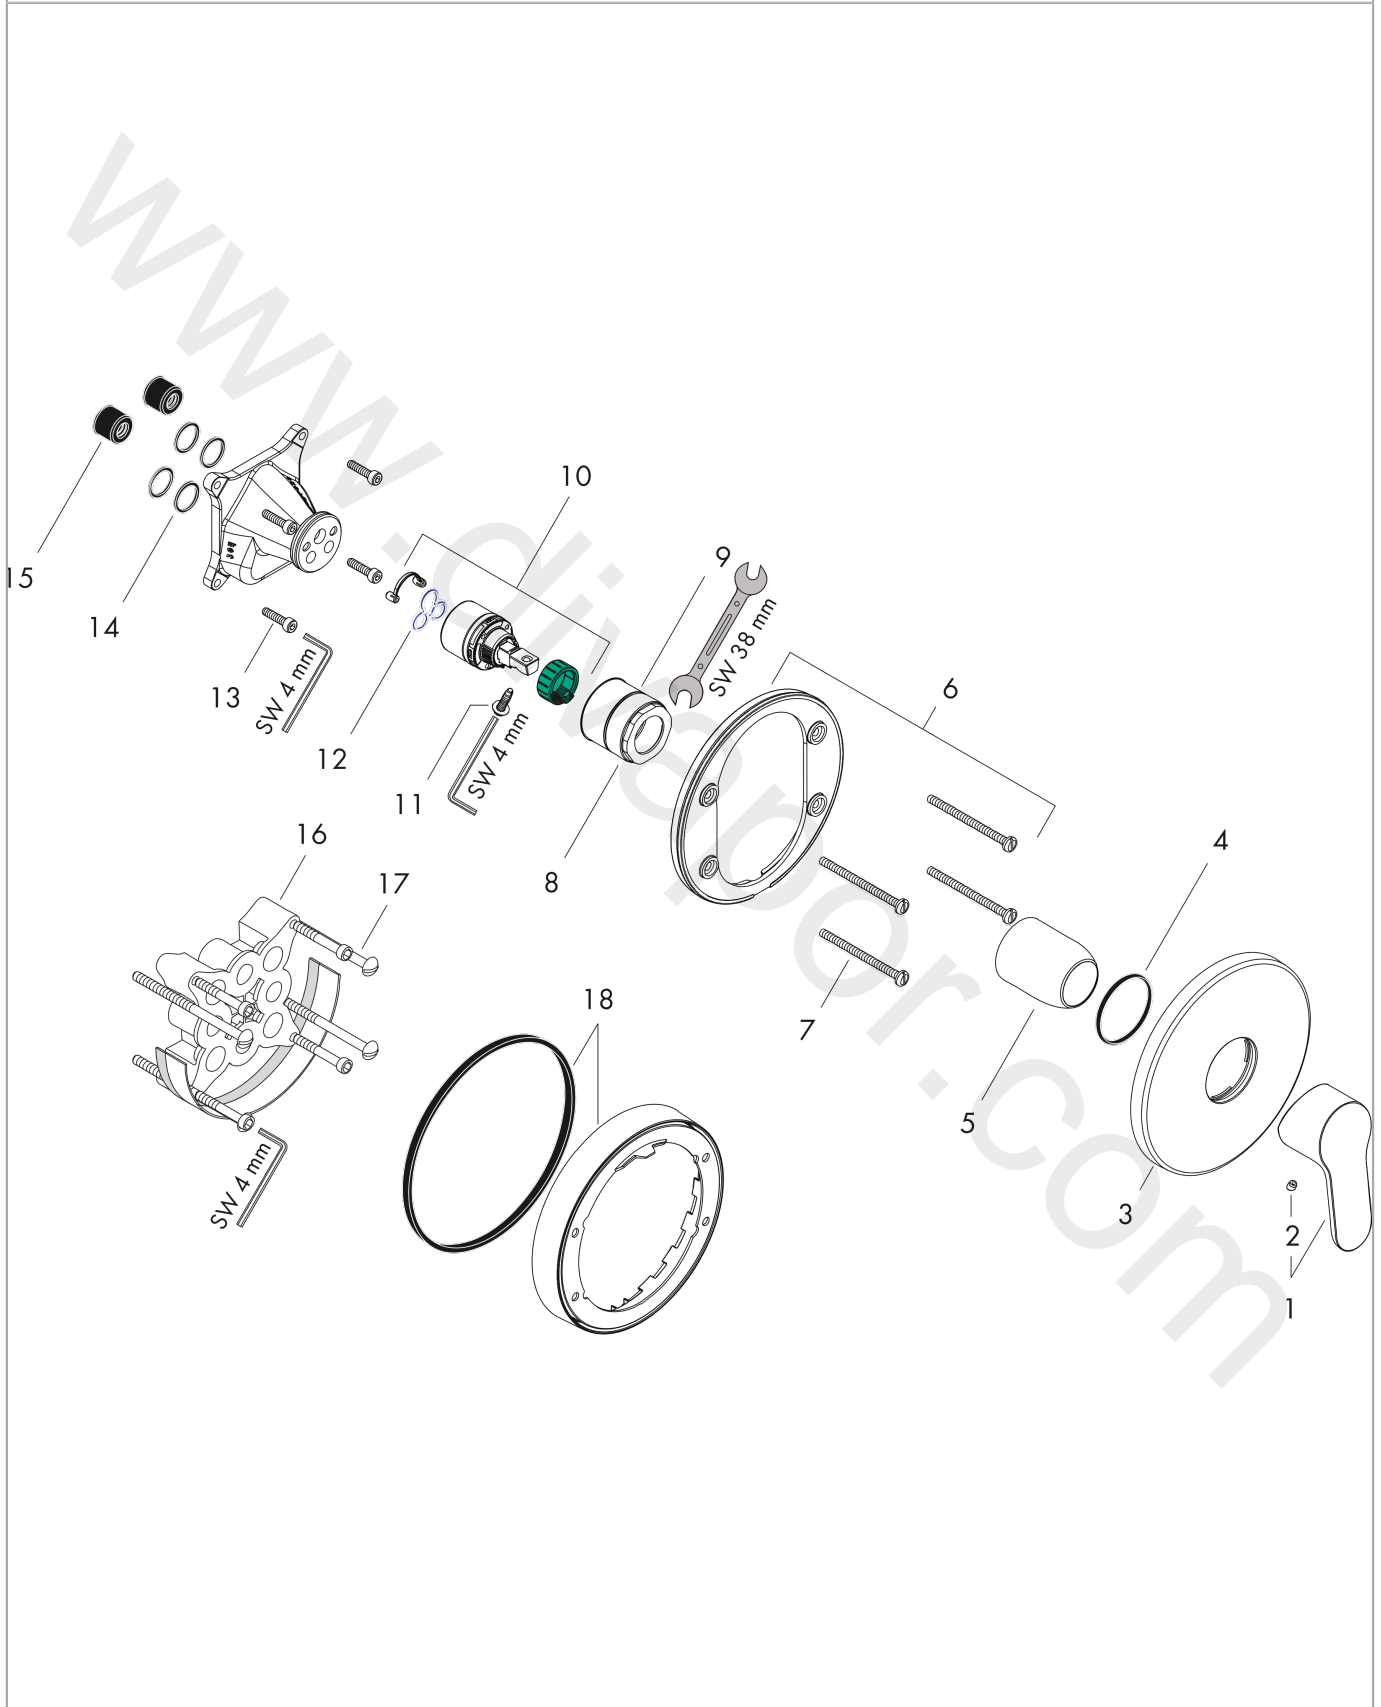

**Metris Puro**  
**Single Lever Shower Mixer for concealed installation**  
 Surfaces: Article Number: **32665000**

**Exploded Drawing**

Year of production: **04/10 - 12/16**

**Metris Puro**  
**Single Lever Shower Mixer for concealed installation**  
 Surfaces: Article Number: **32665000**

### Spare part list

Year of production: 04/10 - 12/16

Pos.	Description	Article Number	Price	PU
1	handle	95618000	-	1
2	screw cover	96338000	£ 3,30	1
3	escutcheon Ø 150 mm	98792000	£ 64,00	1
4	sleeve	98790000	£ 35,00	1
5	O-ring 43x3	98418000	£ 3,30	1
6	holder for escutcheon	98793000	£ 43,00	1
7	set of fixing screws	96454000	£ 9,00	1
8	nut	98796000	£ 43,00	1
9	O-ring 39x1,5	98400000	£ 3,30	1
10	cartridge, assy	92730000	£ 35,00	1
11	locking screw for handle	95140000	£ 6,10	1
12	seal	95008000	£ 9,00	1
13	set of screws	96525000	£ 9,00	1
14	O-ring 16x2	98133000	£ 3,30	1
15	noise reduction	94073000	£ 25,00	1
16	extension 25 mm	13595000	£ 75,00	1
17	set of fixing screws	97747000	£ 3,30	1
18	extension 22 mm (Ø 150 mm)	13597000	£ 72,00	1
a	concealed item	01800180	£ 163,00	1
b	conversion kit to escutcheon Ø 170 mm (shower mixer)	95355000	£ 96,00	1