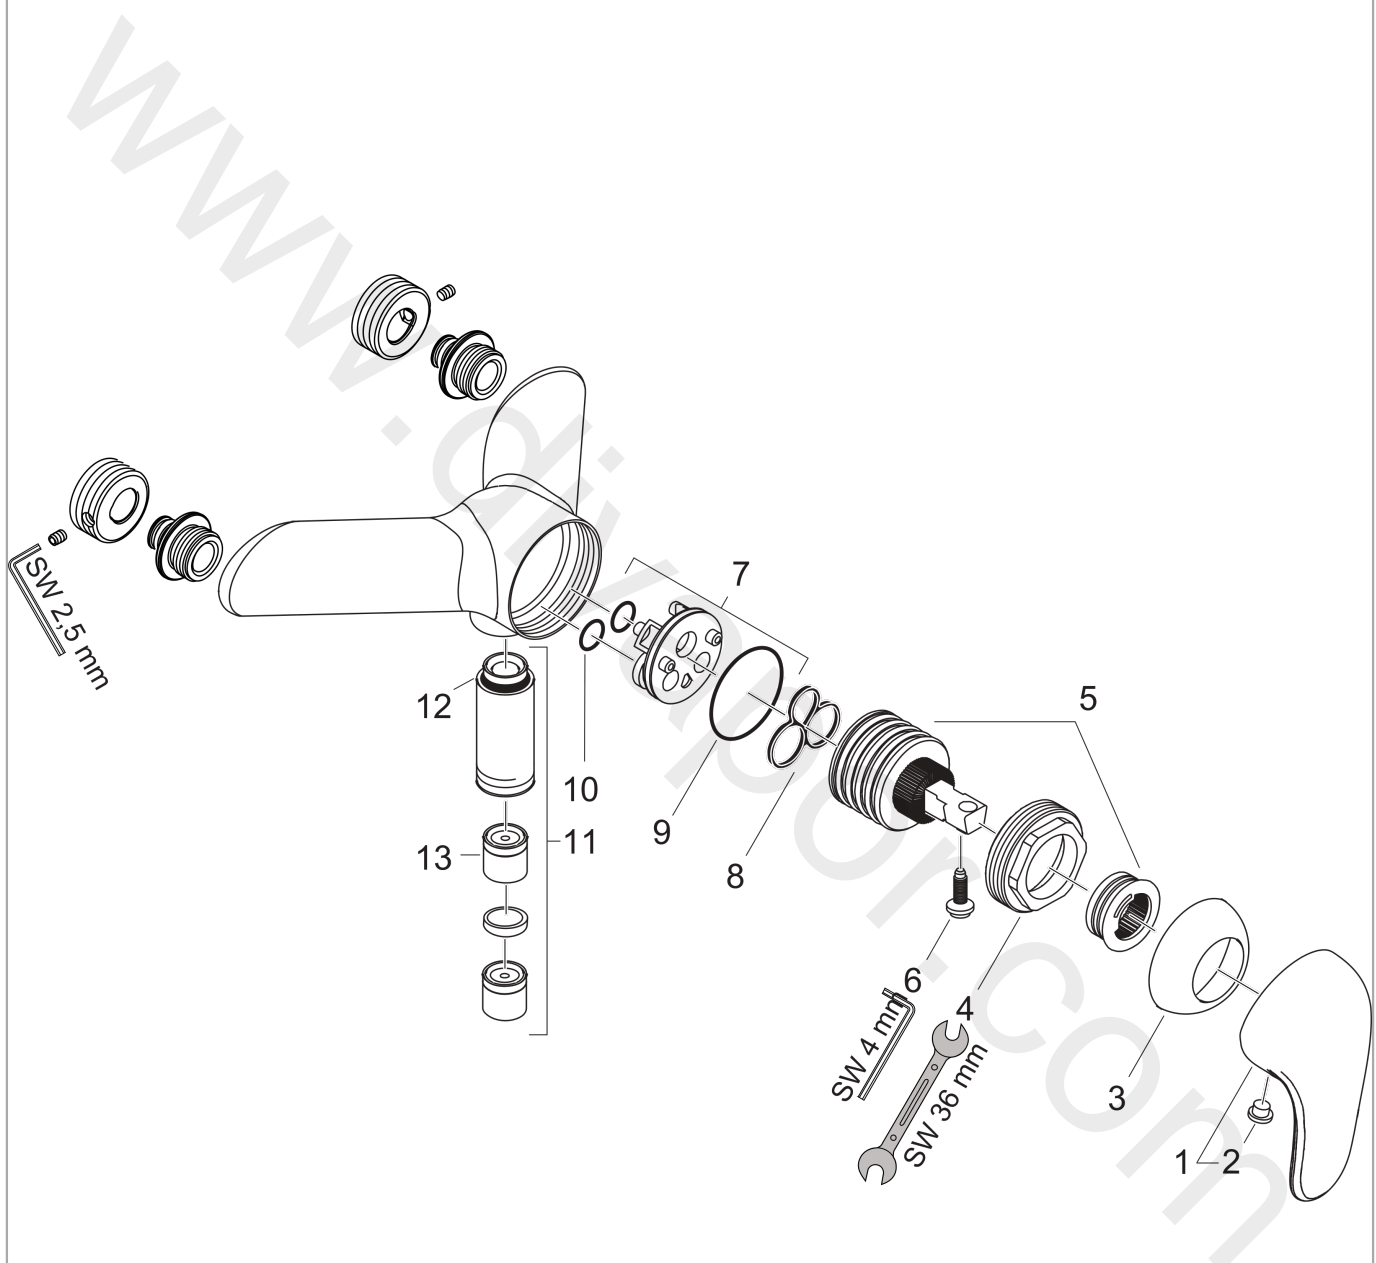

Talis Sportive
Single Lever Shower Mixer DN15 for exposed fitting Switzerland
 Surfaces: Article Number: **32653000**

Exploded Drawing

Year of production: **09/97 - 06/07**

Talis Sportive
Single Lever Shower Mixer DN15 for exposed fitting Switzerland
 Surfaces: Article Number: **32653000**

Spare part list

Year of production: **09/97 - 06/07**

Pos.	Description	Article Number	Price	PU
1	handle	32091000	£ 64,00	1
2	screw cover	94191000	£ 3,30	1
3	flange	94192000	£ 20,50	1
4	nut	94194000	£ 25,00	1
5	cartridge, assy	92730000	£ 35,00	1
6	locking screw for handle	96059000	£ 9,00	1
7	seal	95008000	£ 9,00	1
8	adapter for cartridge	97773000	£ 9,00	1
9	O-Ring 32x2	98193000	£ 3,30	1
10	O-ring 9x1,8	98118000	£ 3,30	1
11	Hose Connection	96044000	£ 25,00	1
12	O-ring 14x2	98129000	£ 3,30	1
13	set of non return valves DW 15	94074000	£ 16,10	1