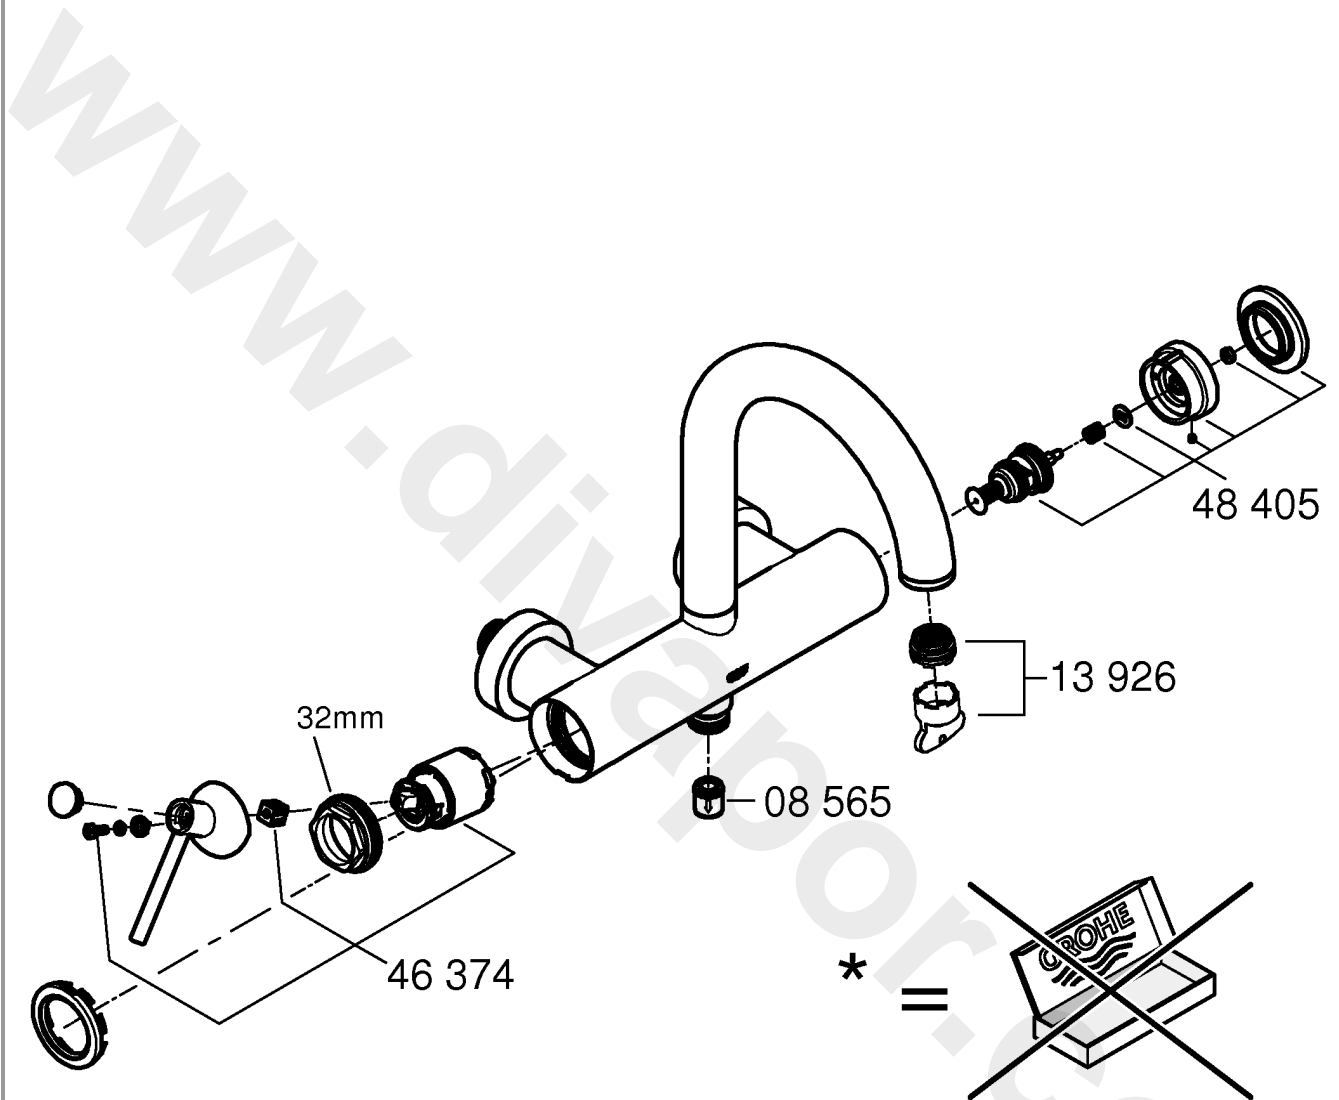

6

  
3 bar:  
20 l/min

  
3 bar:  
17 l/min

  
3 bar:  
17 l/min

SERVICE

*19 332	32mm
	

<p>*19 332</p> 	<p>32mm</p> 
---	---

Pure Freude an Wasser