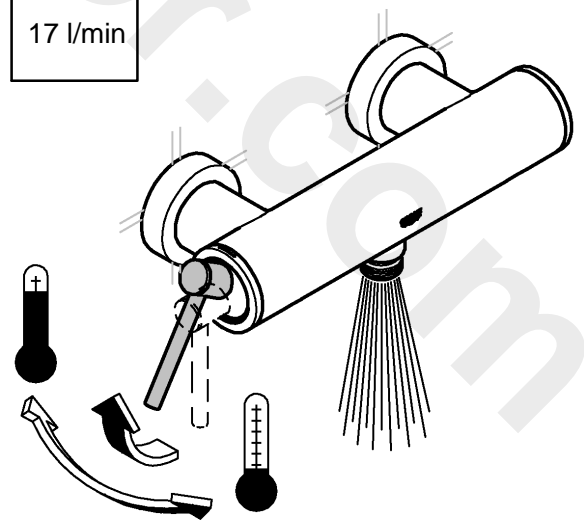

6

  
3 bar:  
20 l/min

  
3 bar:  
17 l/min

  
3 bar:  
17 l/min

SERVICE

*19 332	32mm
	

<p>*19 332</p> 	<p>32mm</p> 
---	---

Pure Freude an Wasser