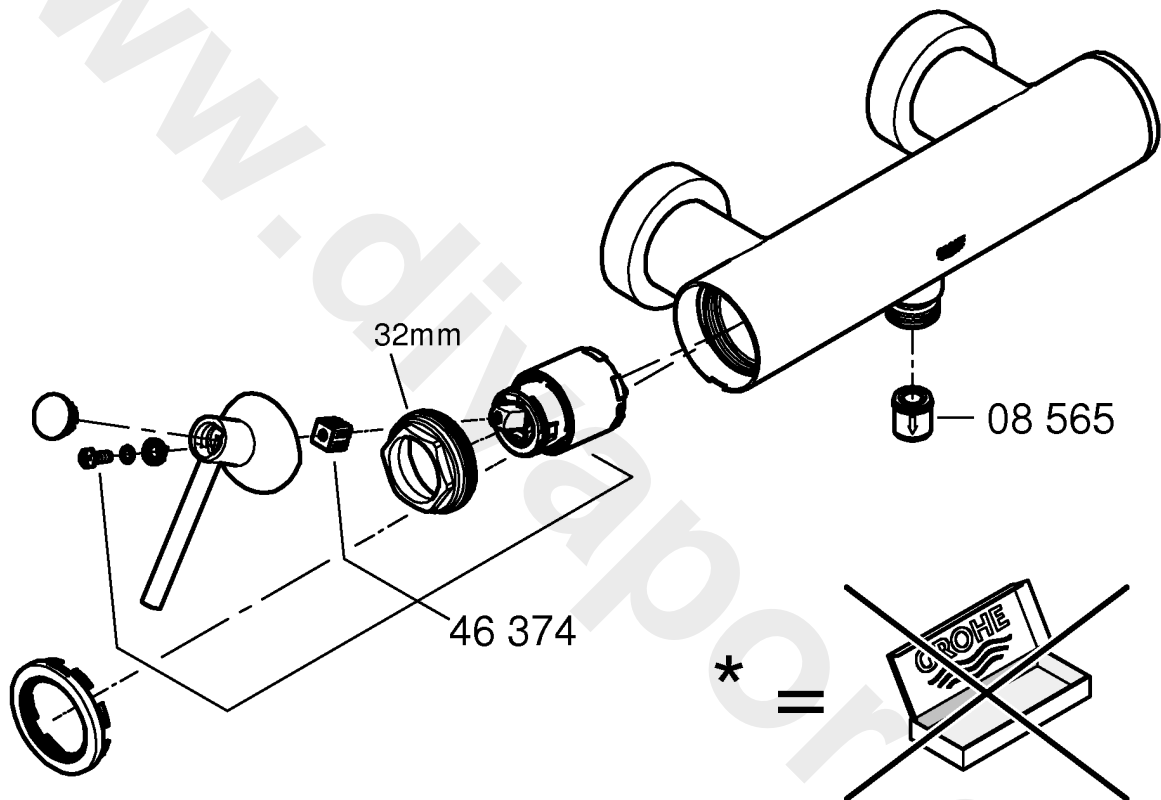

6

  
3 bar:  
20 l/min

  
3 bar:  
17 l/min

  
3 bar:  
17 l/min

SERVICE

*19 332	32mm
	

<p>*19 332</p> 	<p>32mm</p> 
---	---

Pure Freude an Wasser