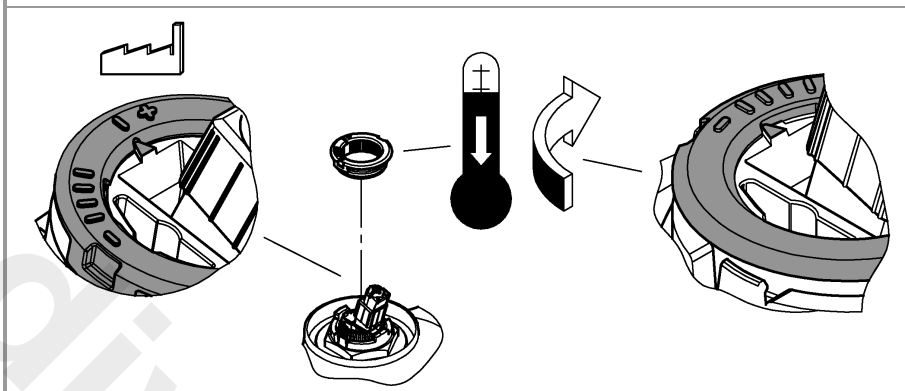

6

  
3 bar:  
20 l/min

  
3 bar:  
17 l/min

  
3 bar:  
17 l/min

SERVICE

*19 332	32mm
	

<p>*19 332</p> 	<p>32mm</p> 
---	---

Pure Freude an Wasser