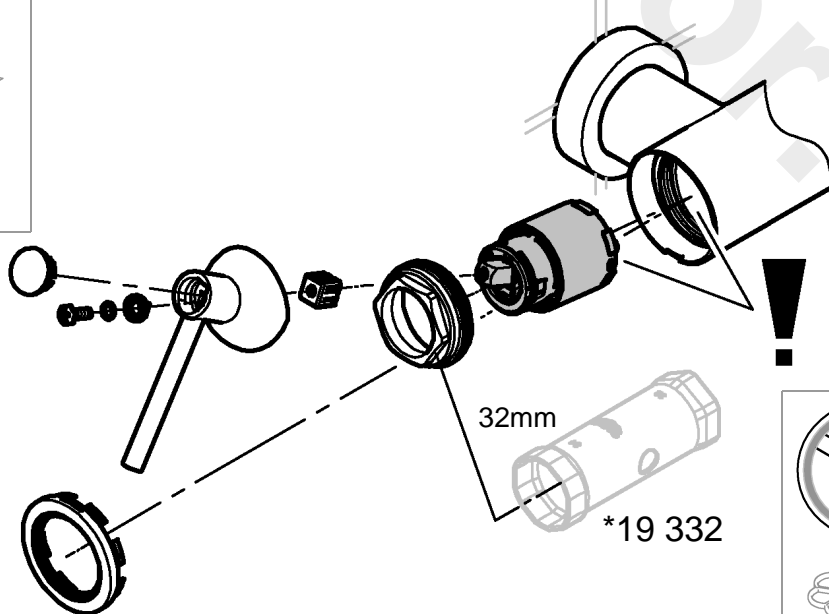

6

  
3 bar:  
20 l/min

  
3 bar:  
17 l/min

  
3 bar:  
17 l/min

SERVICE

*19 332	32mm
	

<p>*19 332</p> 	<p>32mm</p> 
---	---

Pure Freude an Wasser