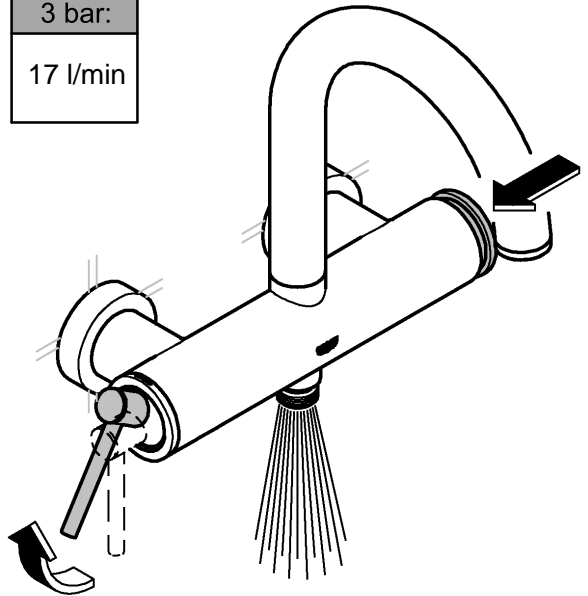

6

  
3 bar:  
20 l/min

  
3 bar:  
17 l/min

  
3 bar:  
17 l/min

SERVICE

*19 332	32mm
	

<p>*19 332</p> 	<p>32mm</p> 
---	---

Pure Freude an Wasser