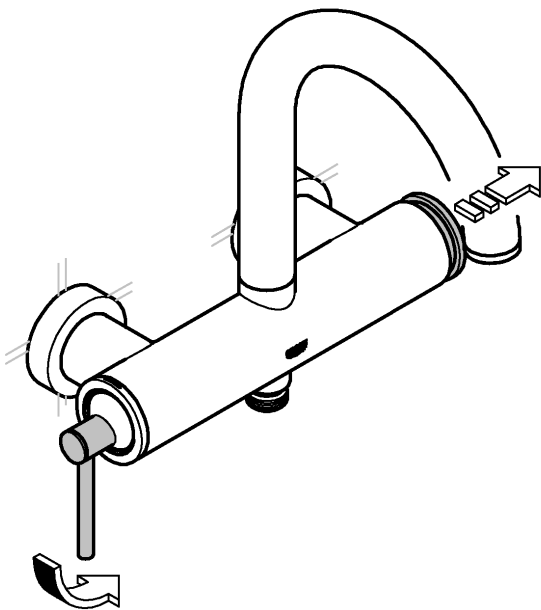

6

  
3 bar:  
20 l/min

  
3 bar:  
17 l/min

  
3 bar:  
17 l/min

SERVICE

*19 332	32mm
	

<p>*19 332</p> 	<p>32mm</p> 
---	---

Pure Freude an Wasser