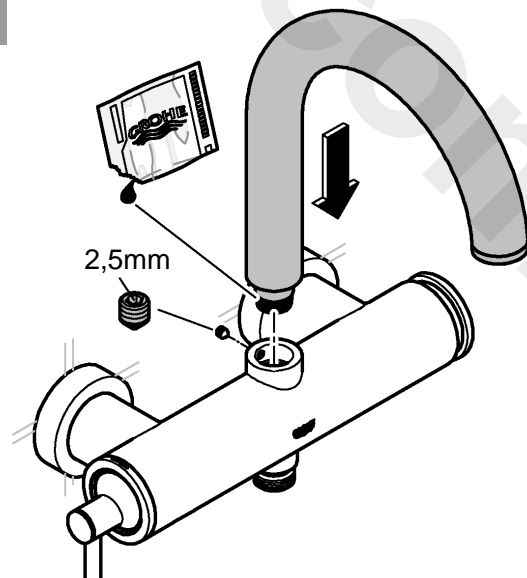

6

  
3 bar:  
20 l/min

  
3 bar:  
17 l/min

  
3 bar:  
17 l/min

SERVICE

*19 332	32mm
	

<p>*19 332</p> 	<p>32mm</p> 
---	---

Pure Freude an Wasser