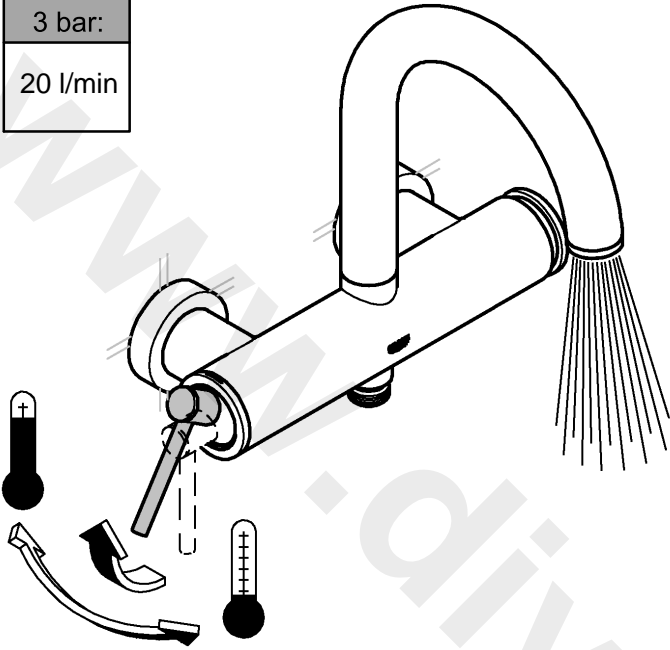

6

  
3 bar:  
20 l/min

  
3 bar:  
17 l/min

  
3 bar:  
17 l/min

SERVICE

*19 332	32mm
	

<p>*19 332</p> 	<p>32mm</p> 
---	---

Pure Freude an Wasser