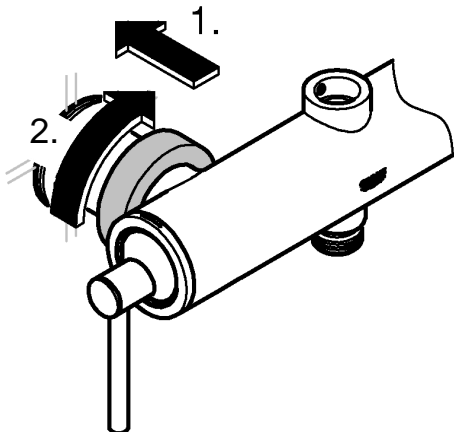

6

  
3 bar:  
20 l/min

  
3 bar:  
17 l/min

  
3 bar:  
17 l/min

SERVICE

*19 332	32mm
	

<p>*19 332</p> 	<p>32mm</p> 
---	---

Pure Freude an Wasser