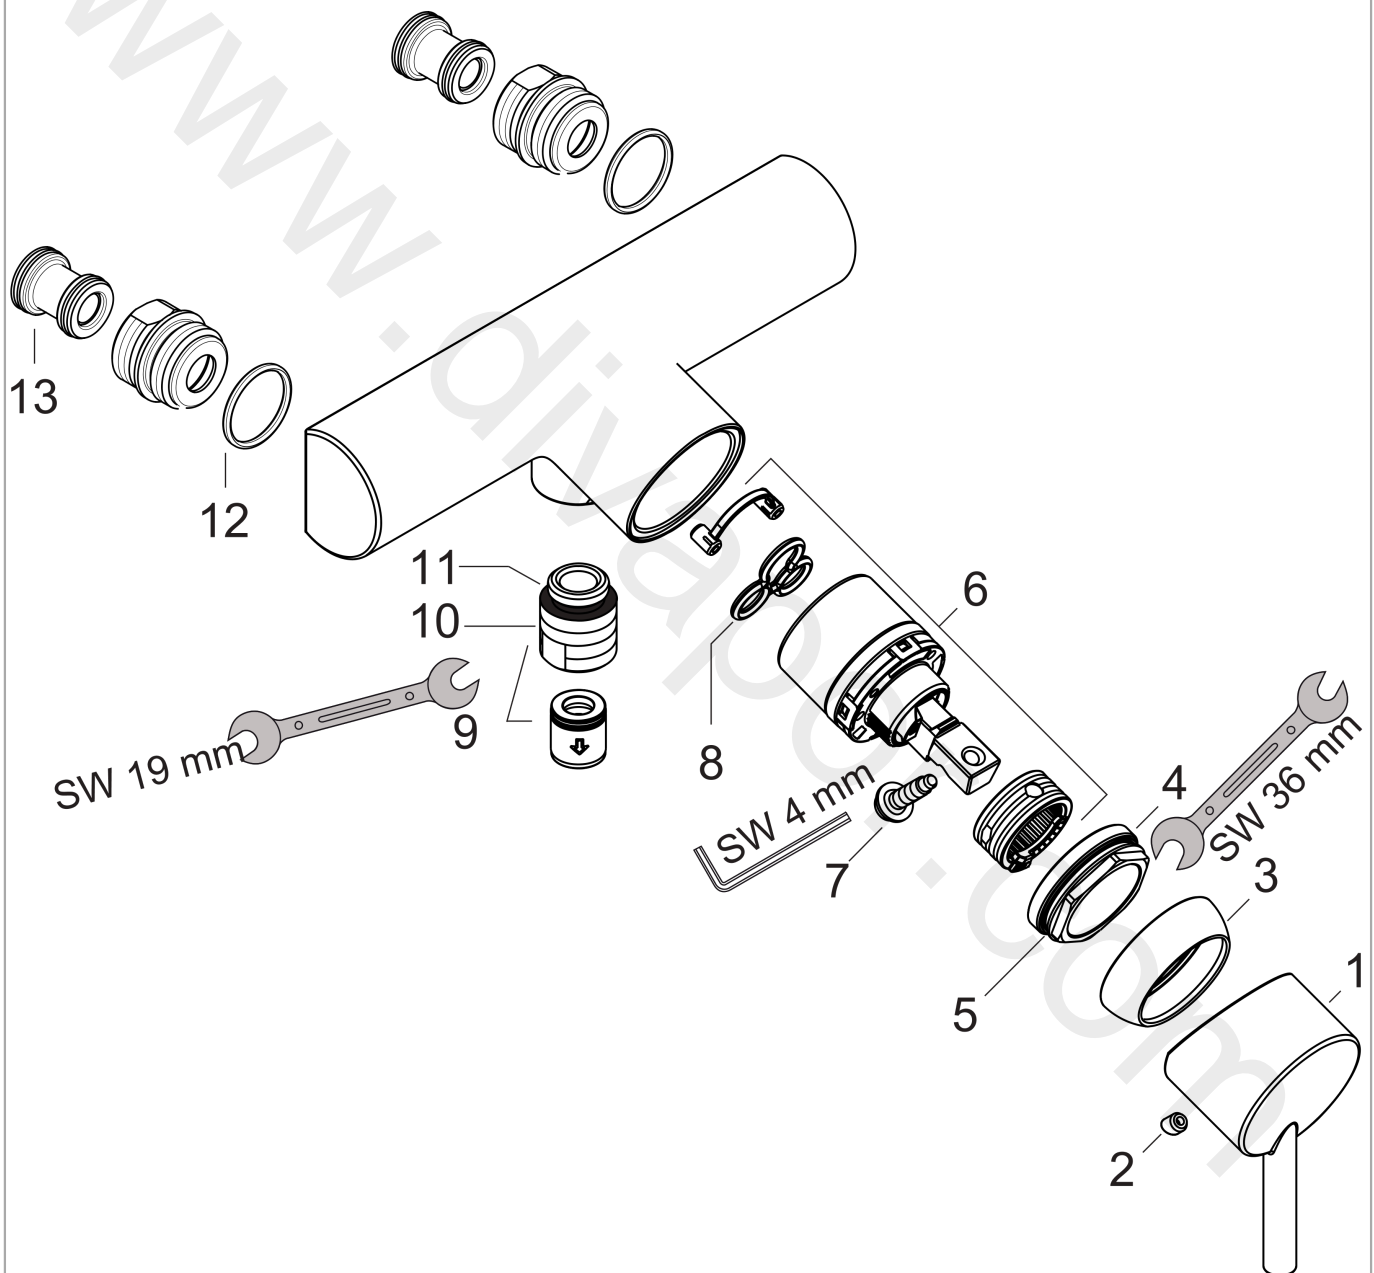

Talis
Single lever shower mixer for exposed installation Switzerland
 Surfaces: Article Number: **32643000**

Exploded Drawing

Year of production: **01/14 - 11/21**

Talis

Single lever shower mixer for exposed installation Switzerland

Surfaces: Article Number: **32643000**

Spare part list

Year of production: 01/14 - 11/21

Pos.	Description	Article Number	Price	PU
1	handle	32096000	£ 51,00	1
2	screw cover	96338000	£ 3,30	1
3	flange	97406000	£ 20,50	1
4	nut	97209000	£ 16,10	1
5	O-Ring 32x2	98193000	£ 3,30	1
6	cartridge, assy	92730000	£ 35,00	1
7	locking screw for handle	95140000	£ 6,10	1
8	seal	95008000	£ 9,00	1
9	set of non return valves DW 15	94074000	£ 16,10	1
10	Hose Connection	96044000	£ 25,00	1
11	O-ring 14x2	98129000	£ 3,30	1
12	O-ring 23x2	98398000	£ 3,30	1
13	noise reduction	96429000	£ 6,10	1